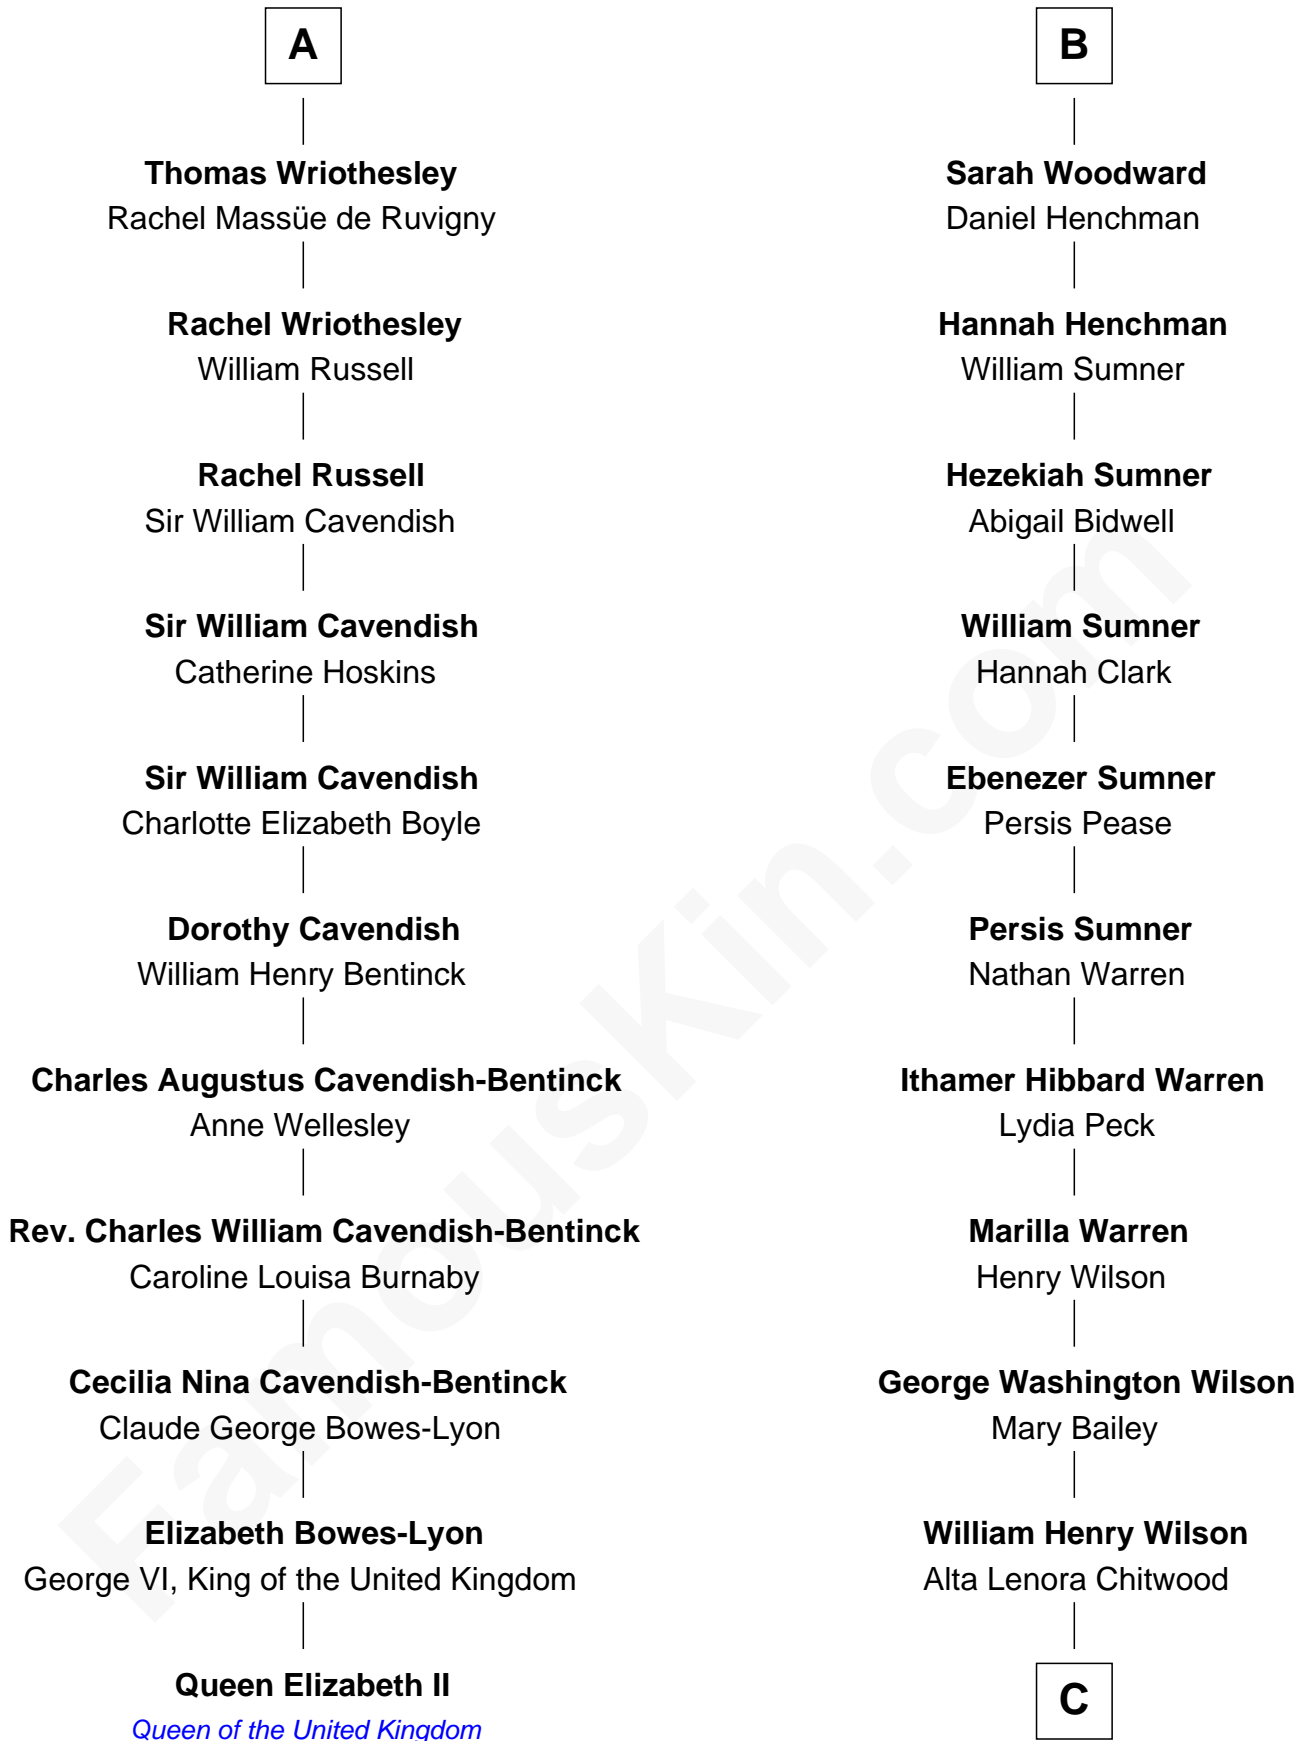

## Relationship Chart of

### Queen Elizabeth II

*Queen of the United Kingdom*

17th cousin 2 times removed of

**Mike Love**

*Co-Founder of The Beach Boys*

**C**

William Coral Wilson

Edith Sophia Sthole