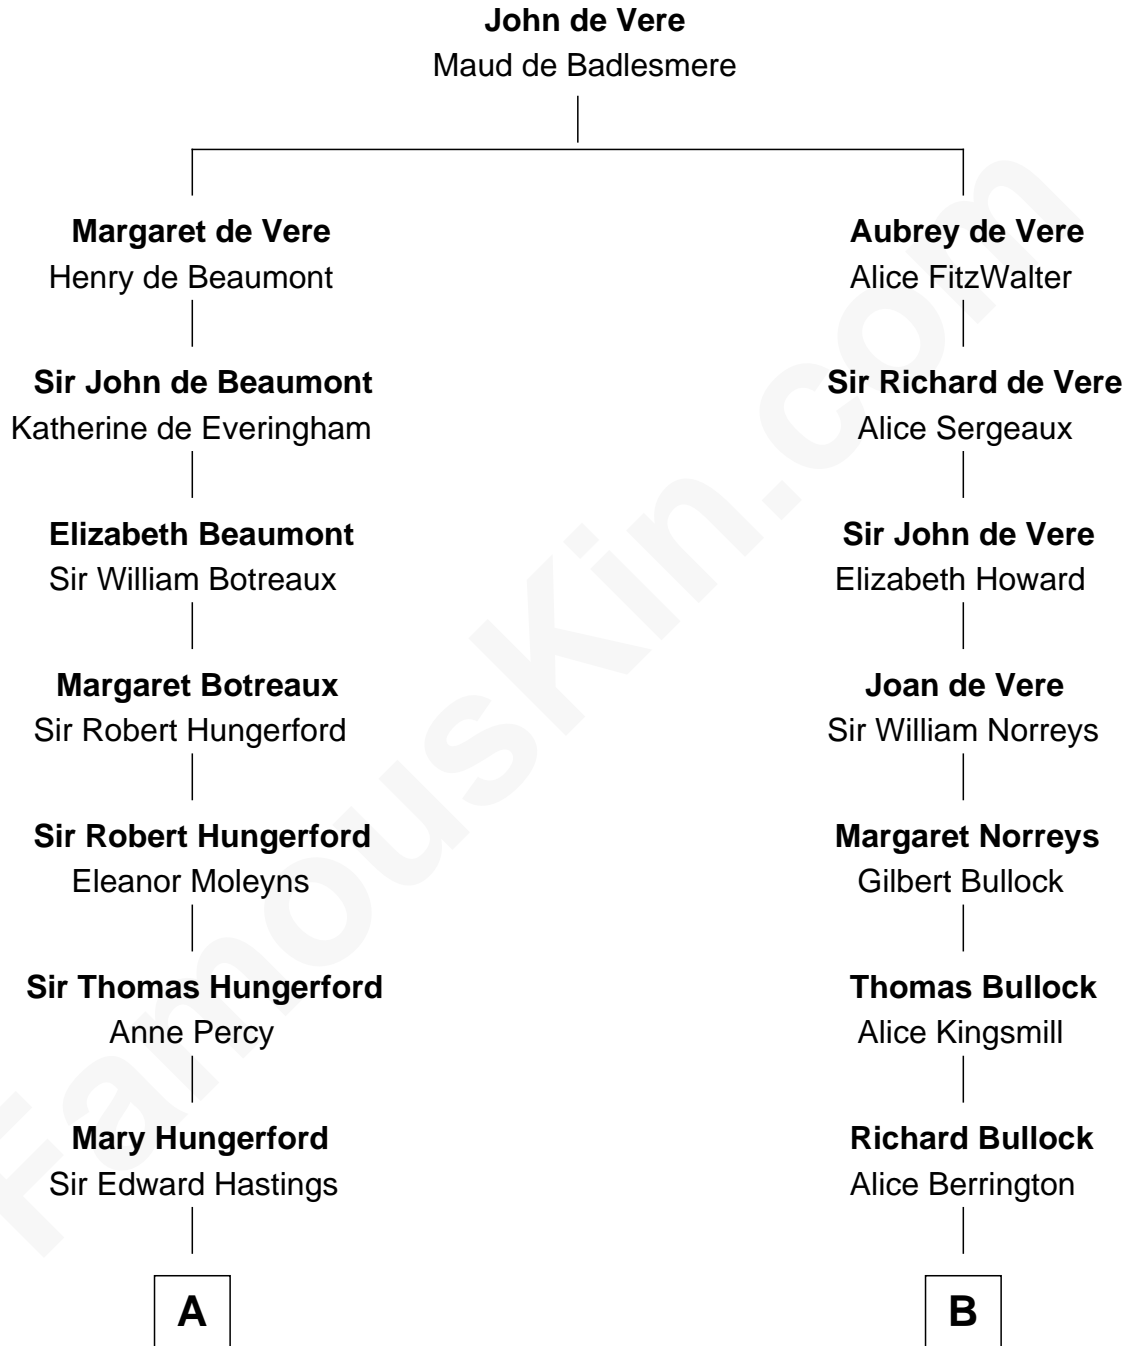

# FamousKin.com Relationship Chart of

**Queen Elizabeth II**

*Queen of the United Kingdom*

21st cousin of

**Mike Love**

*Co-Founder of The Beach Boys*

**C**

**Charles Augustus Cavendish-Bentinck**

Anne Wellesley

**Rev. Charles William Cavendish-Bentinck**

Caroline Louisa Burnaby

**Cecilia Nina Cavendish-Bentinck**

Claude George Bowes-Lyon

**Elizabeth Bowes-Lyon**

George VI, King of the United Kingdom

**Queen Elizabeth II**

*Queen of the United Kingdom*

**D**

**George Washington Wilson**

Mary Bailey

**William Henry Wilson**

Alta Lenora Chitwood

**William Coral Wilson**