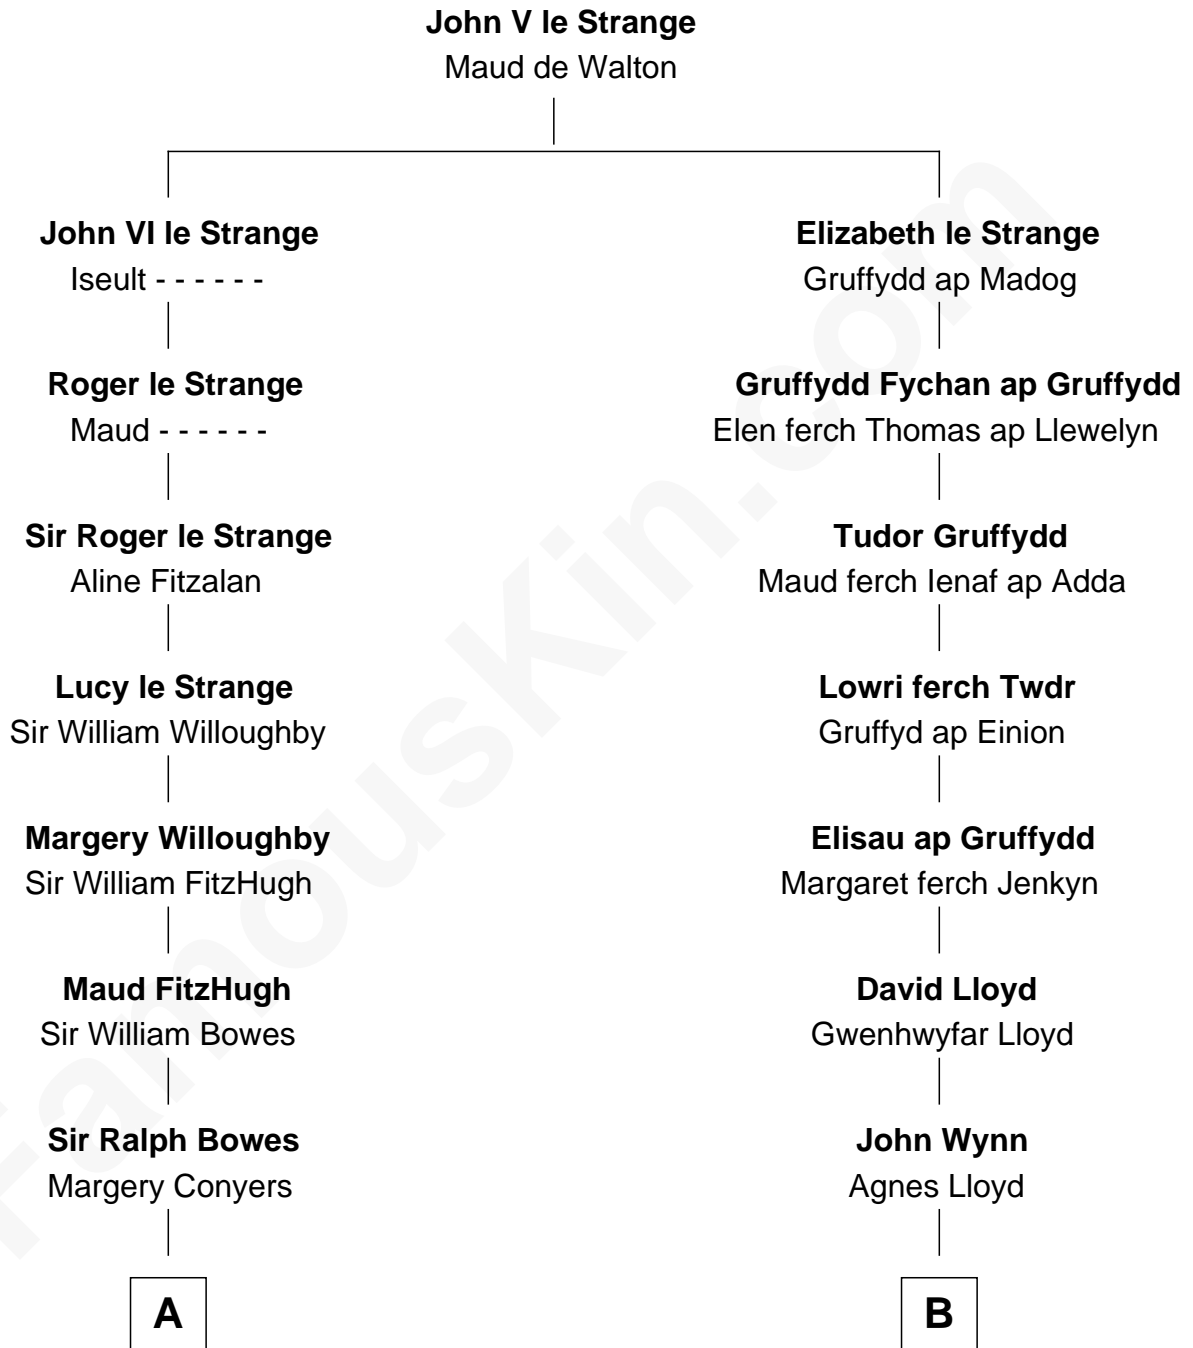

## Relationship Chart of

### Queen Elizabeth II

*Queen of the United Kingdom*

19th cousin 1 time removed of

**Mizuo Peck**

*TV and Movie Actress*

**C**

**Claude George Bowes-Lyon**  
Cecilia Nina Cavendish-Bentinck

**Elizabeth Bowes-Lyon**  
George VI, King of the United Kingdom