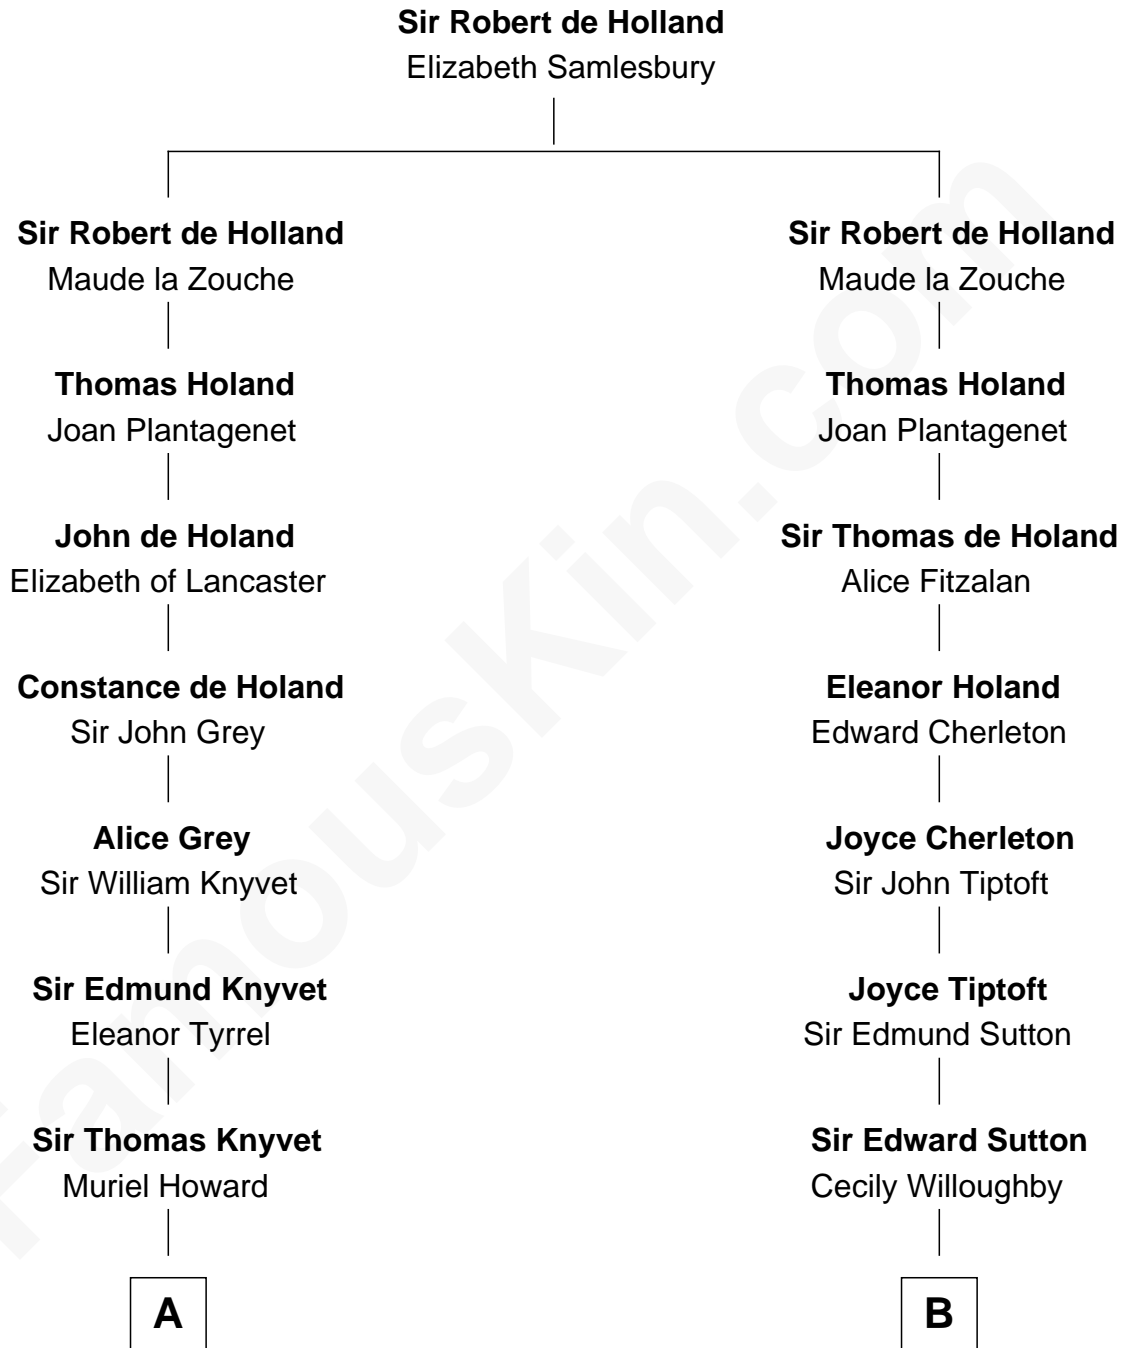

FamousKin.com

Relationship Chart of

Queen Elizabeth II

Queen of the United Kingdom

18th cousin 3 times removed of

Oliver Wendell Holmes, Jr.

U.S. Supreme Court Justice

C

D

Charles Augustus Cavendish-Bentinck

Anne Wellesley

Oliver Wendell Holmes

Amelia Lee Jackson

Rev. Charles William Cavendish-Bentinck

Caroline Louisa Burnaby

Oliver Wendell Holmes, Jr.