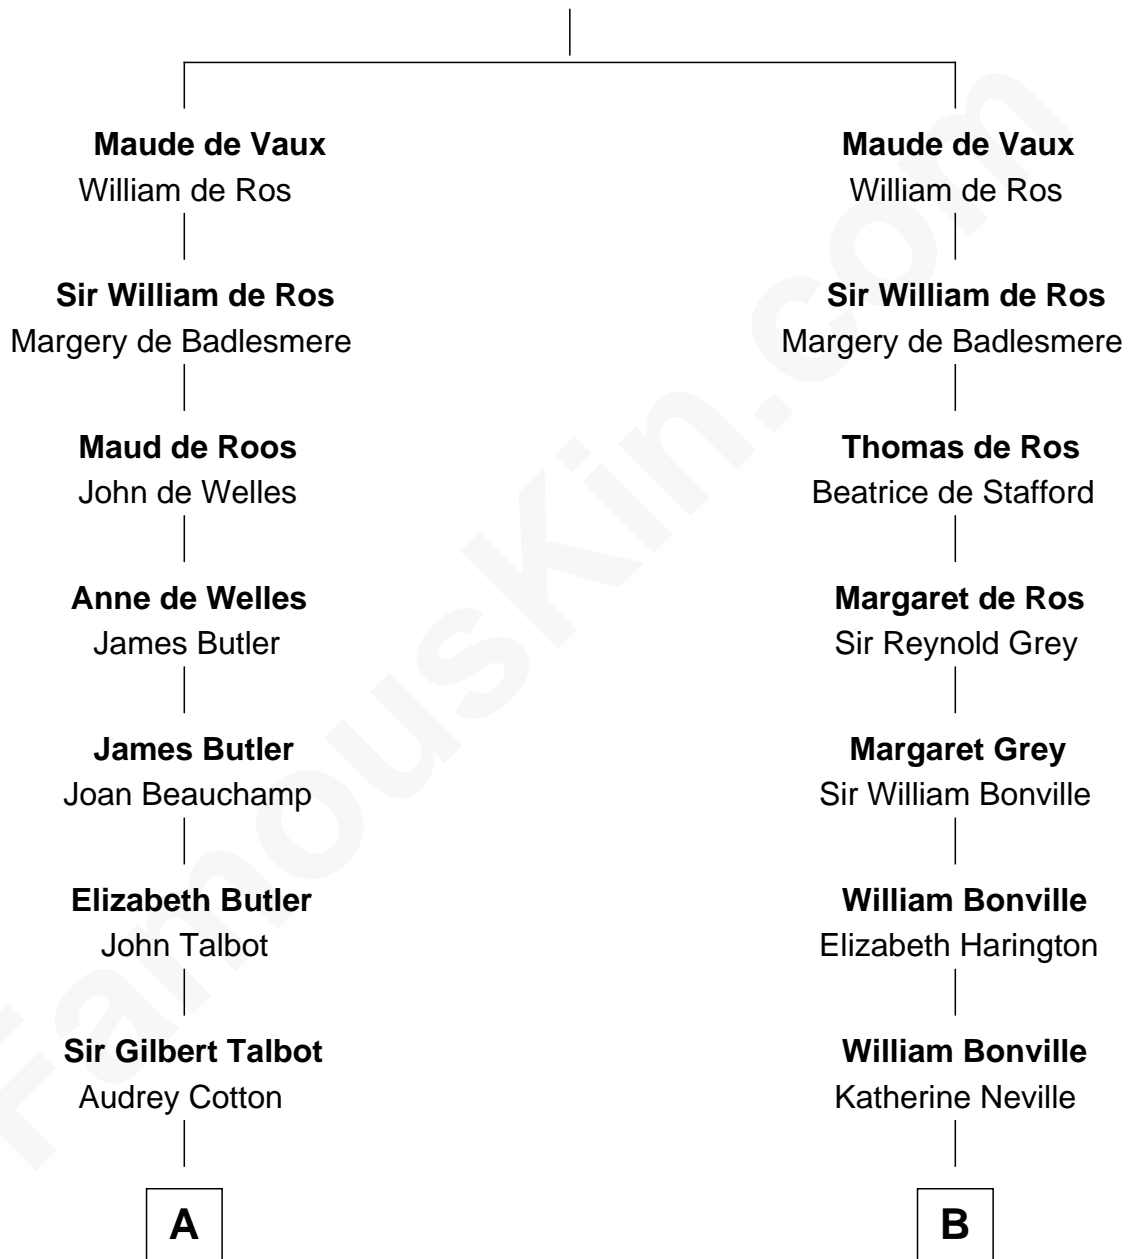

FamousKin.com

Relationship Chart of

Queen Elizabeth II

Queen of the United Kingdom

19th cousin 1 time removed of

Oliver Wendell Holmes, Jr.

U.S. Supreme Court Justice

John de Vaux

C

Claude Bowes-Lyon
Frances Dora Smith

Claude George Bowes-Lyon
Cecilia Nina Cavendish-Bentinck

Elizabeth Bowes-Lyon
George VI, King of the United Kingdom

Queen Elizabeth II
Queen of the United Kingdom

D

Sarah Wendell
Rev. Abiel Holmes