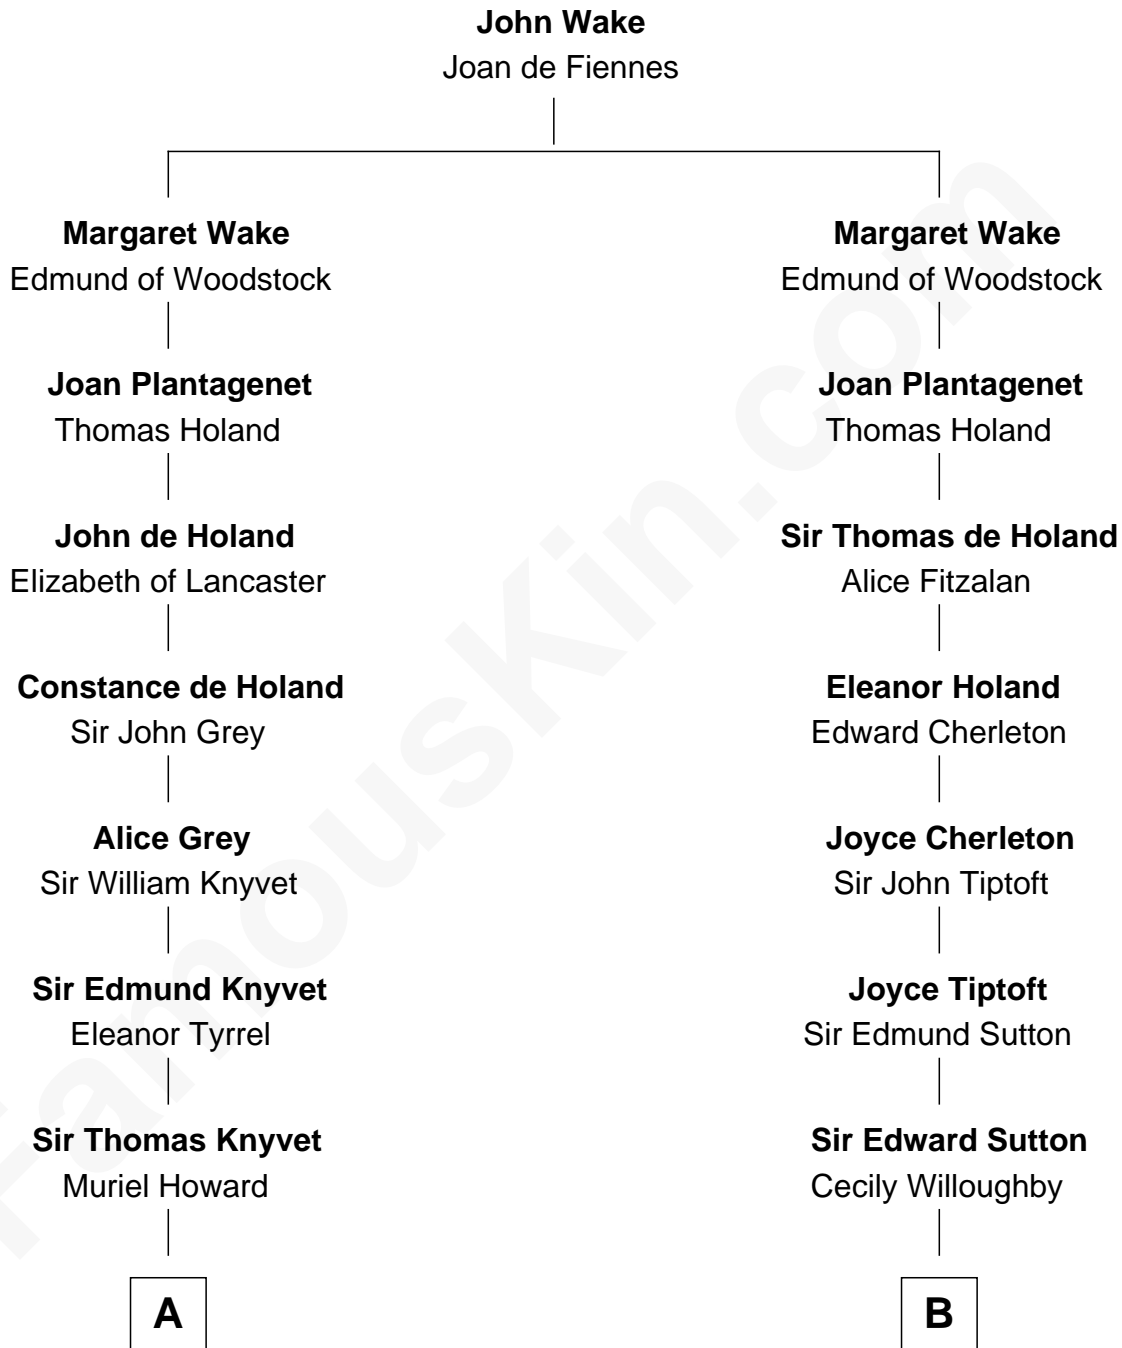

FamousKin.com

Relationship Chart of

Queen Elizabeth II

Queen of the United Kingdom

18th cousin 3 times removed of

Oliver Wendell Holmes, Jr.

U.S. Supreme Court Justice

C

D

Charles Augustus Cavendish-Bentinck

Anne Wellesley

Oliver Wendell Holmes

Amelia Lee Jackson

Rev. Charles William Cavendish-Bentinck

Caroline Louisa Burnaby

Oliver Wendell Holmes, Jr.