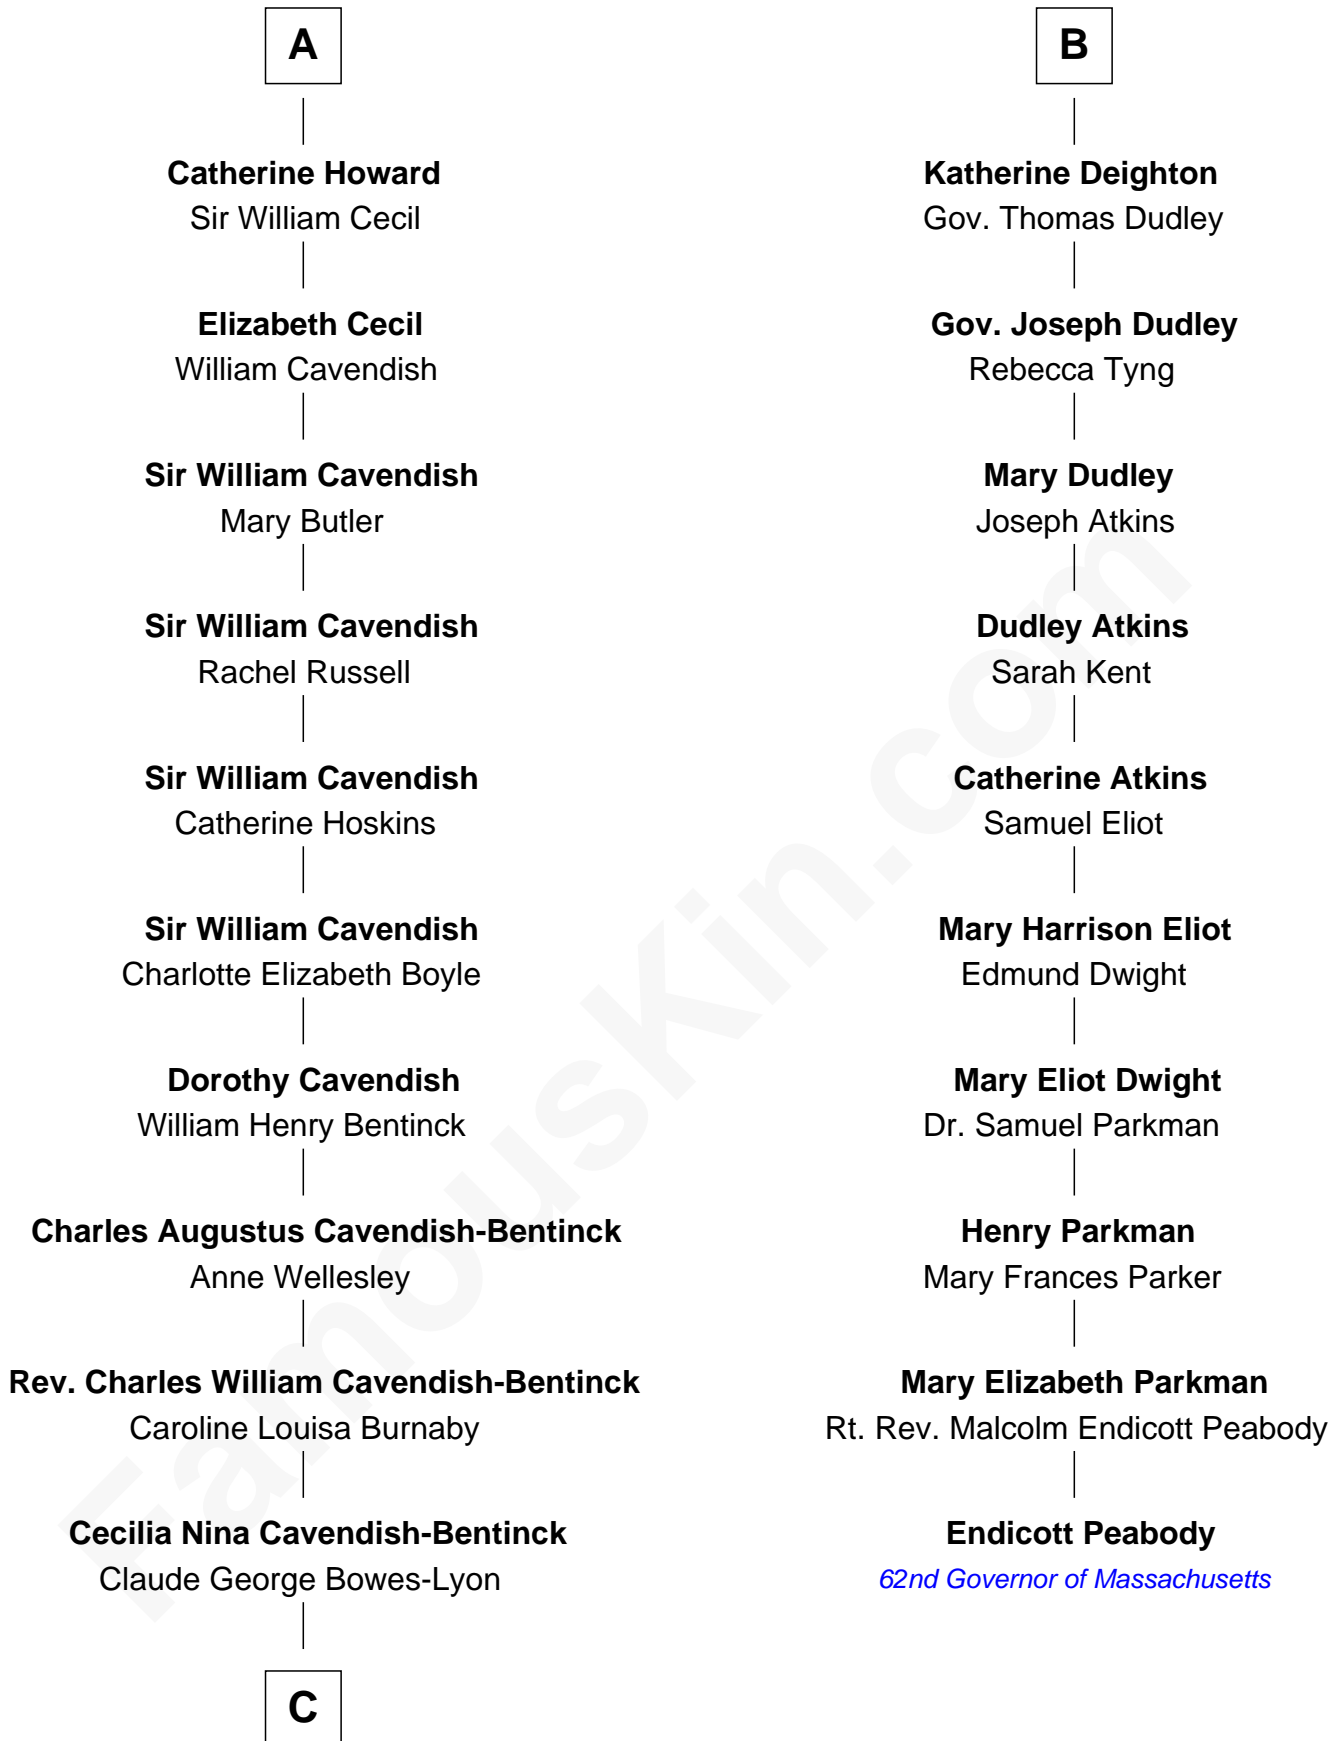

FamousKin.com Relationship Chart of

Queen Elizabeth II

Queen of the United Kingdom

16th cousin 2 times removed of

Endicott Peabody

62nd Governor of Massachusetts

Sir Thomas Mowbray

Elizabeth Fitzalan

C

Elizabeth Bowes-Lyon

George VI, King of the United Kingdom

Queen Elizabeth II

Queen of the United Kingdom

FamousKin.com