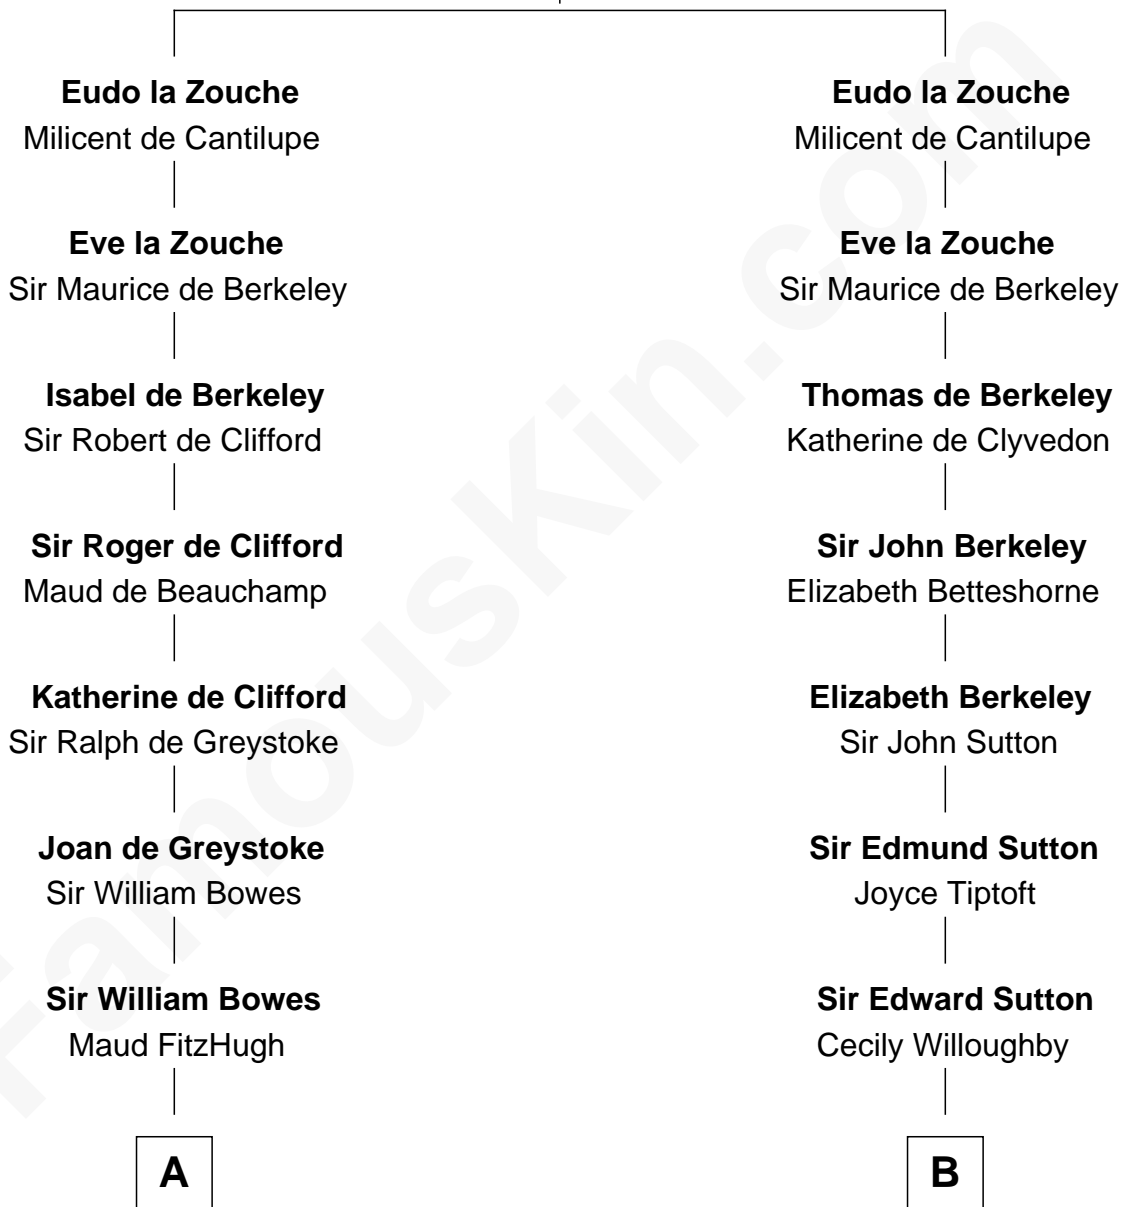

# FamousKin.com Relationship Chart of

**Queen Elizabeth II**

*Queen of the United Kingdom*

19th cousin 1 time removed of

**Endicott Peabody**

*62nd Governor of Massachusetts*

**Roger la Zouche**

Margaret - - - - -

**C**

**Claude Bowes-Lyon**

Frances Dora Smith

**Claude George Bowes-Lyon**

Cecilia Nina Cavendish-Bentinck

**Elizabeth Bowes-Lyon**

George VI, King of the United Kingdom

**Queen Elizabeth II**