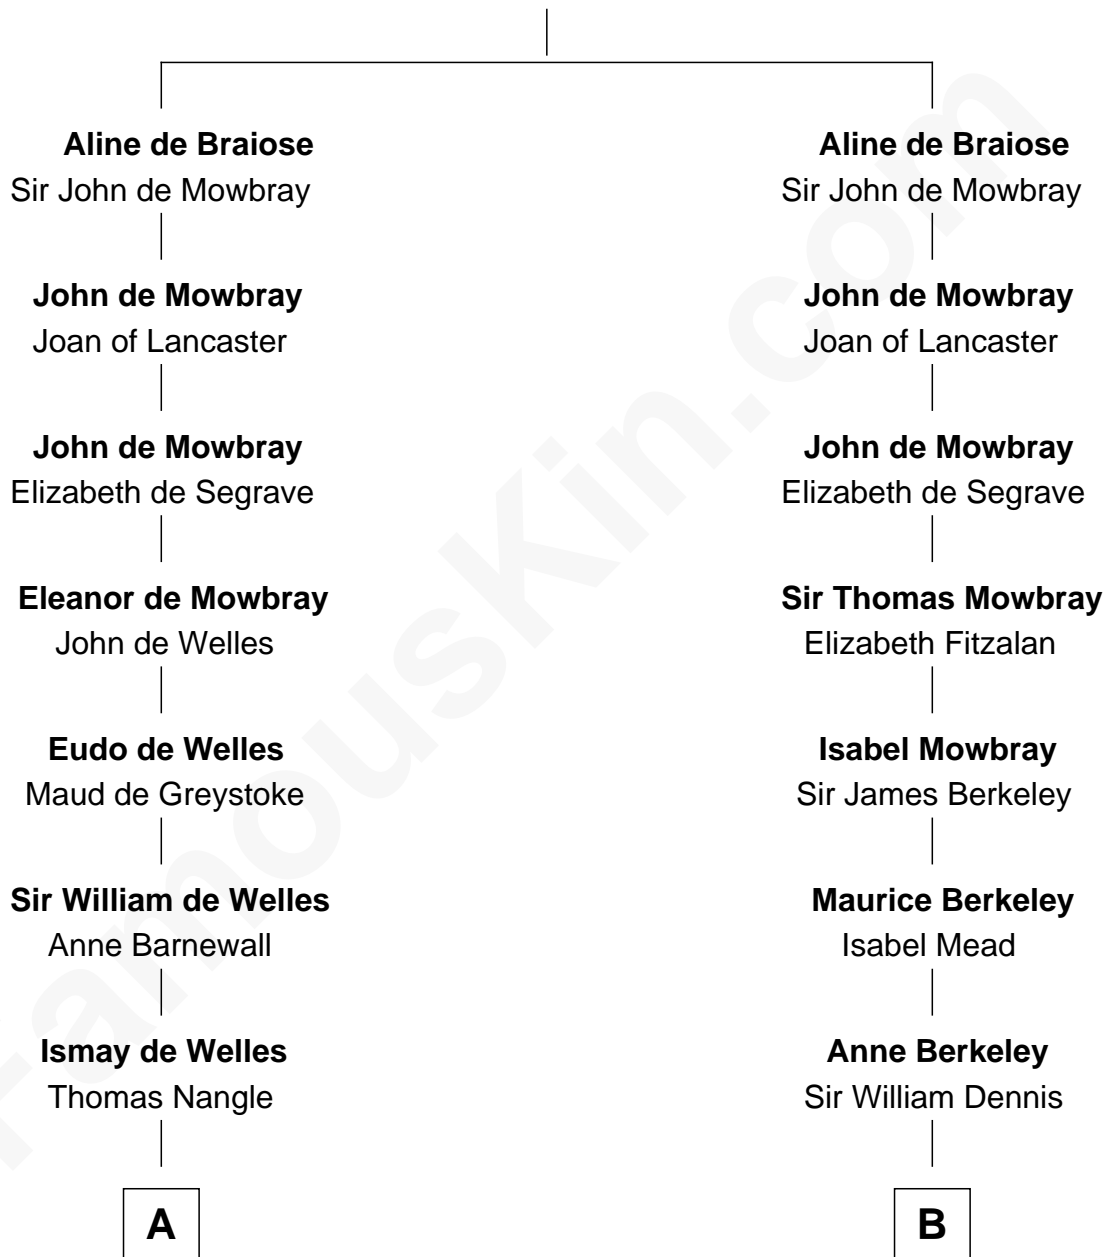

FamousKin.com Relationship Chart of

Queen Elizabeth II

Queen of the United Kingdom

20th cousin of

Endicott Peabody

62nd Governor of Massachusetts

William de Braiose

C

Rev. Charles William Cavendish-Bentinck

Caroline Louisa Burnaby

Cecilia Nina Cavendish-Bentinck

Claude George Bowes-Lyon

Elizabeth Bowes-Lyon

George VI, King of the United Kingdom

Queen Elizabeth II

Queen of the United Kingdom

D

Mary Eliot Dwight

Dr. Samuel Parkman

Henry Parkman

Mary Frances Parker

Mary Elizabeth Parkman

Rt. Rev. Malcolm Endicott Peabody

Endicott Peabody

62nd Governor of Massachusetts