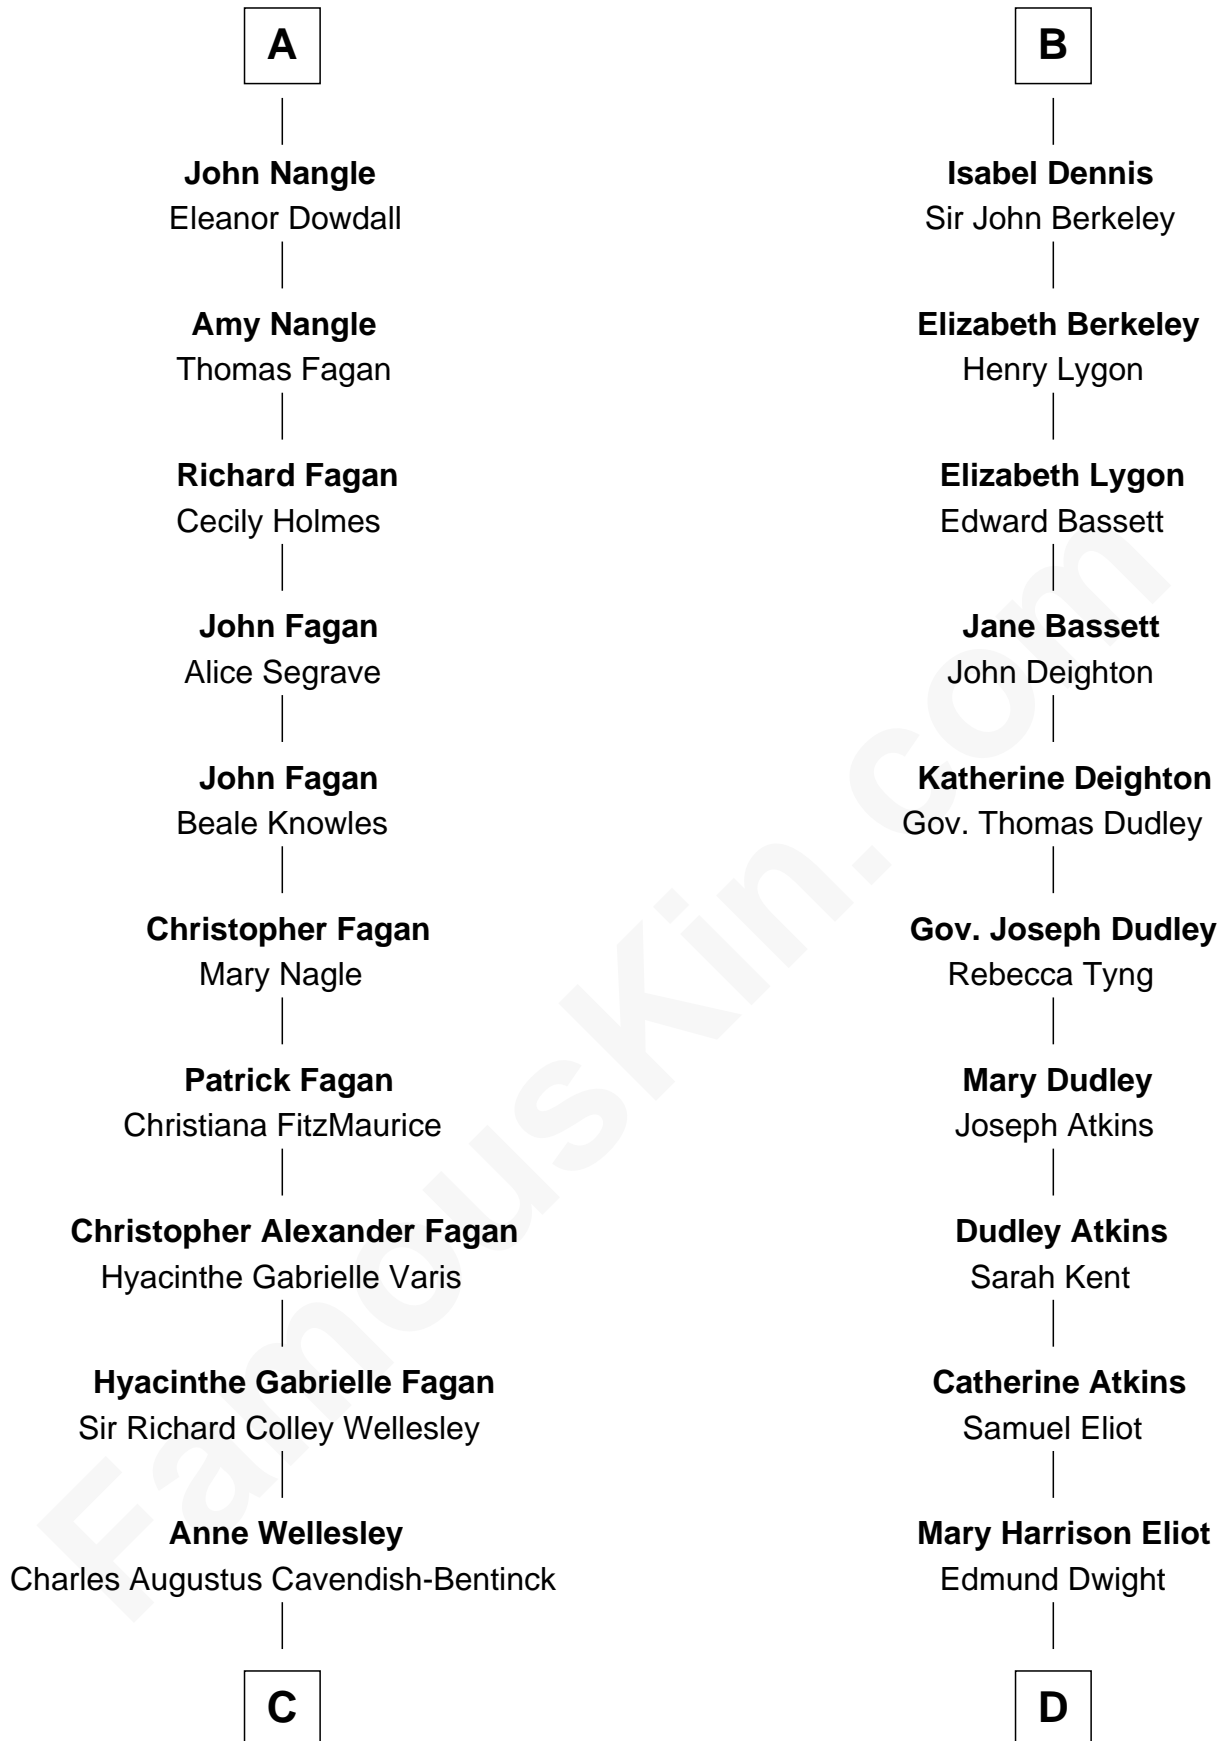

FamousKin.com Relationship Chart of

Queen Elizabeth II

Queen of the United Kingdom

20th cousin of

Endicott Peabody

62nd Governor of Massachusetts

William de Braiose

C

Rev. Charles William Cavendish-Bentinck

Caroline Louisa Burnaby

Cecilia Nina Cavendish-Bentinck

Claude George Bowes-Lyon

Elizabeth Bowes-Lyon

George VI, King of the United Kingdom

Queen Elizabeth II

Queen of the United Kingdom