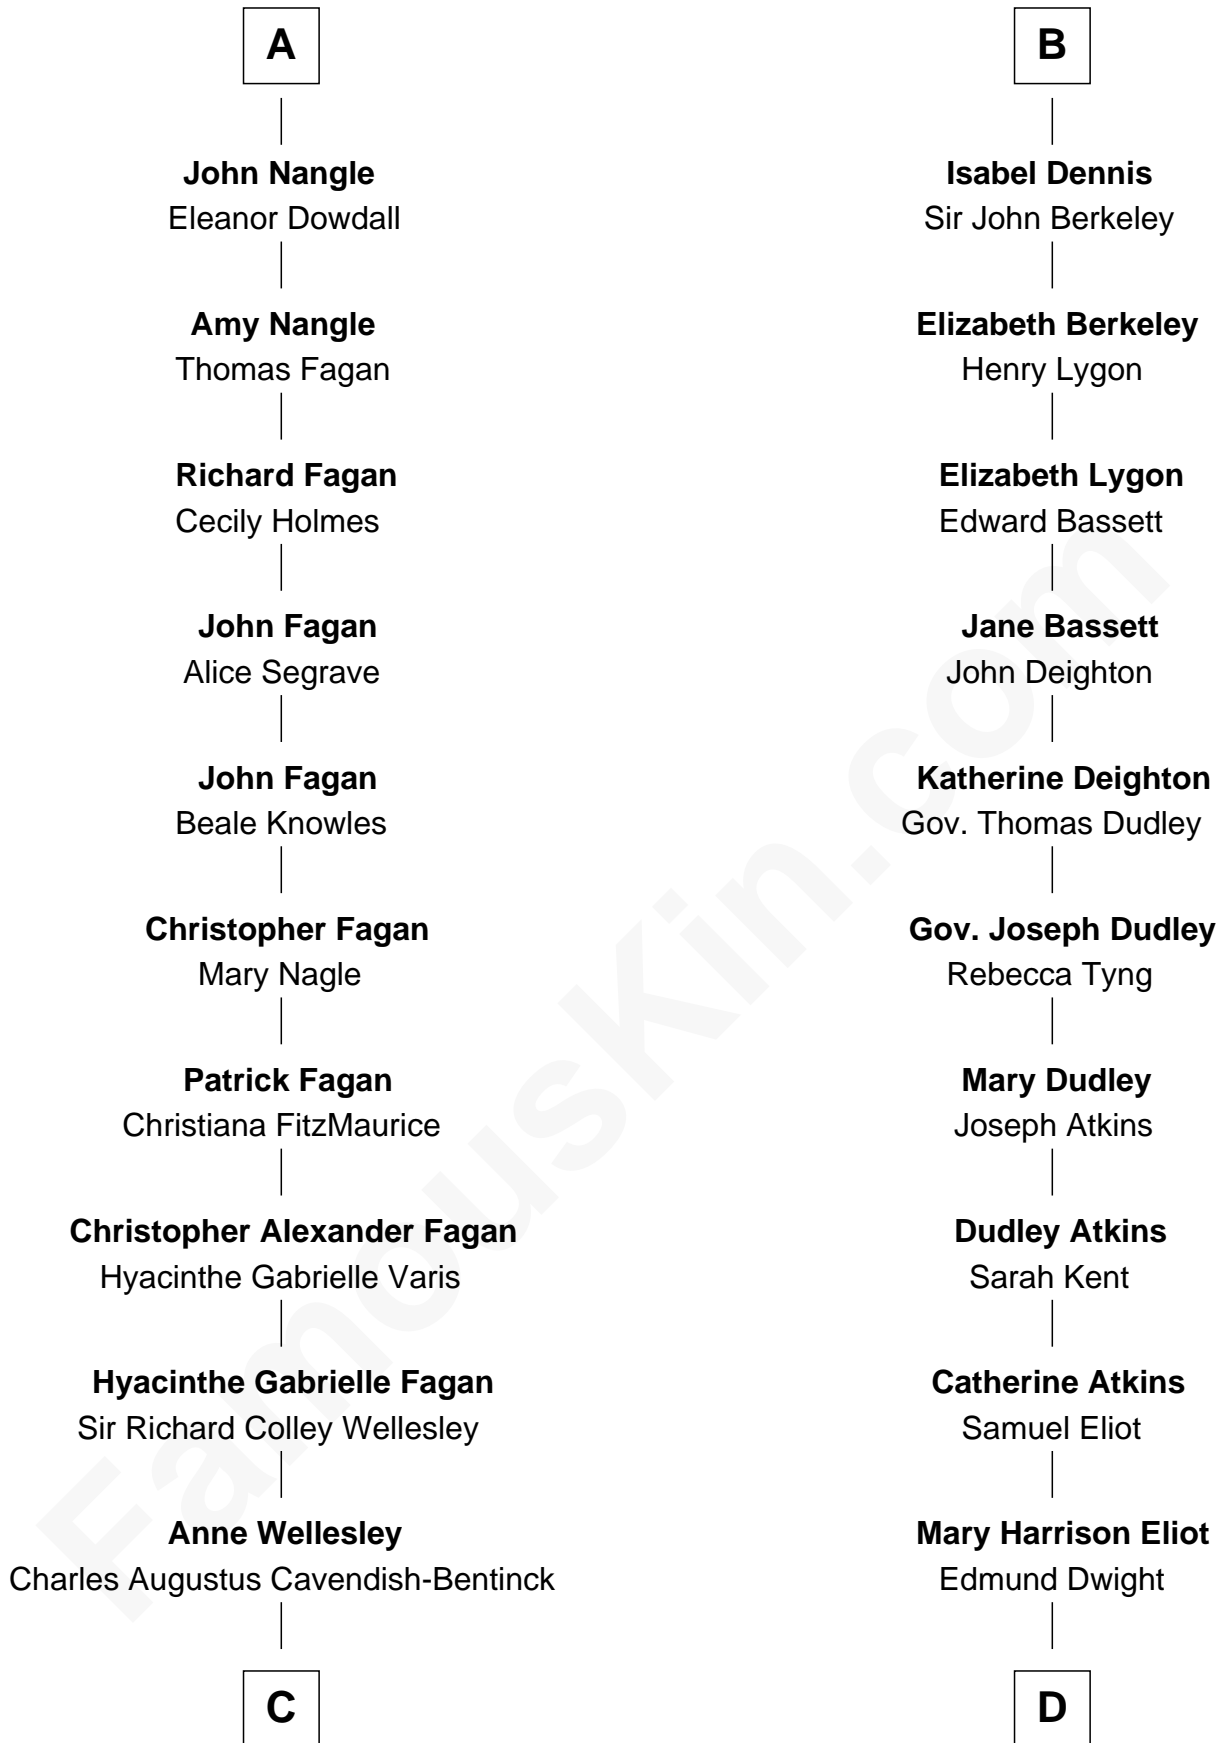

FamousKin.com Relationship Chart of

Queen Elizabeth II

Queen of the United Kingdom

20th cousin of

Endicott Peabody

62nd Governor of Massachusetts

Sir Roger de Mowbray

Roese de Clare

Aline de Braiose

John de Mowbray

Joan of Lancaster

John de Mowbray

Elizabeth de Segrave

Sir Thomas Mowbray

Elizabeth Fitzalan

Isabel Mowbray

Sir James Berkeley

Maurice Berkeley

Isabel Mead

Anne Berkeley

Sir William Dennis

B

C

Rev. Charles William Cavendish-Bentinck

Caroline Louisa Burnaby

Cecilia Nina Cavendish-Bentinck

Claude George Bowes-Lyon

Elizabeth Bowes-Lyon

George VI, King of the United Kingdom

Queen Elizabeth II

Queen of the United Kingdom

D