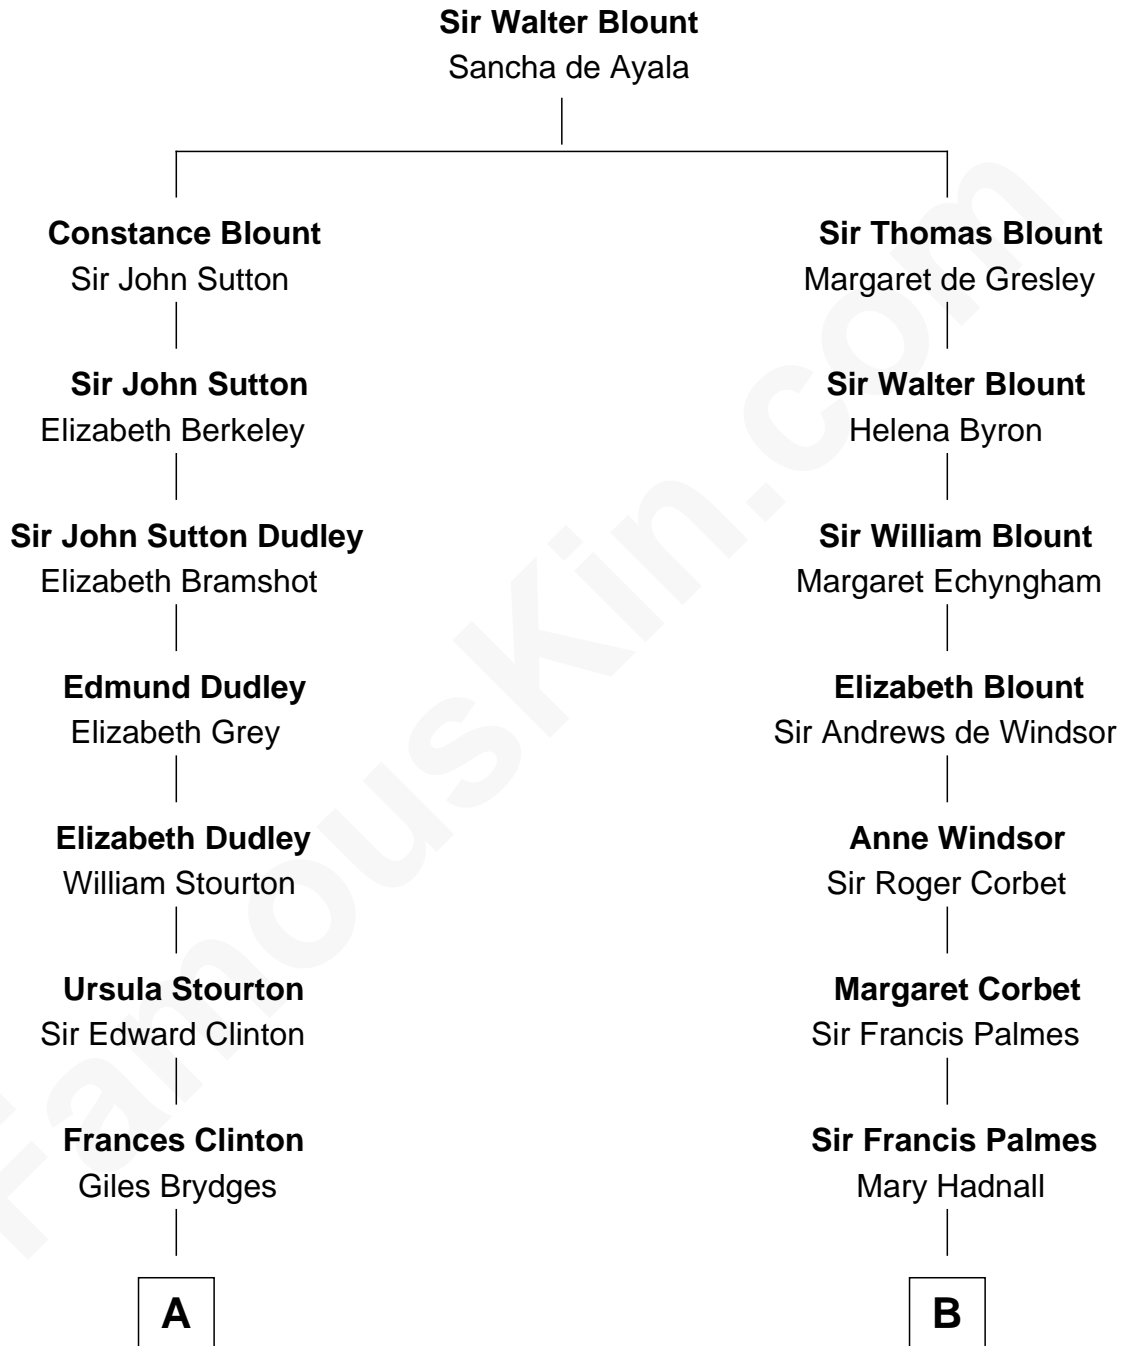

# FamousKin.com Relationship Chart of

**Queen Elizabeth II**

*Queen of the United Kingdom*

14th cousin 4 times removed of

**James Russell Lowell**

*American "Fireside" Poet*

**C**

**Elizabeth Bowes-Lyon**

George VI, King of the United Kingdom

**Queen Elizabeth II**

*Queen of the United Kingdom*

FamousKin.com

Elizabeth II photo by [Eric Draper](#)