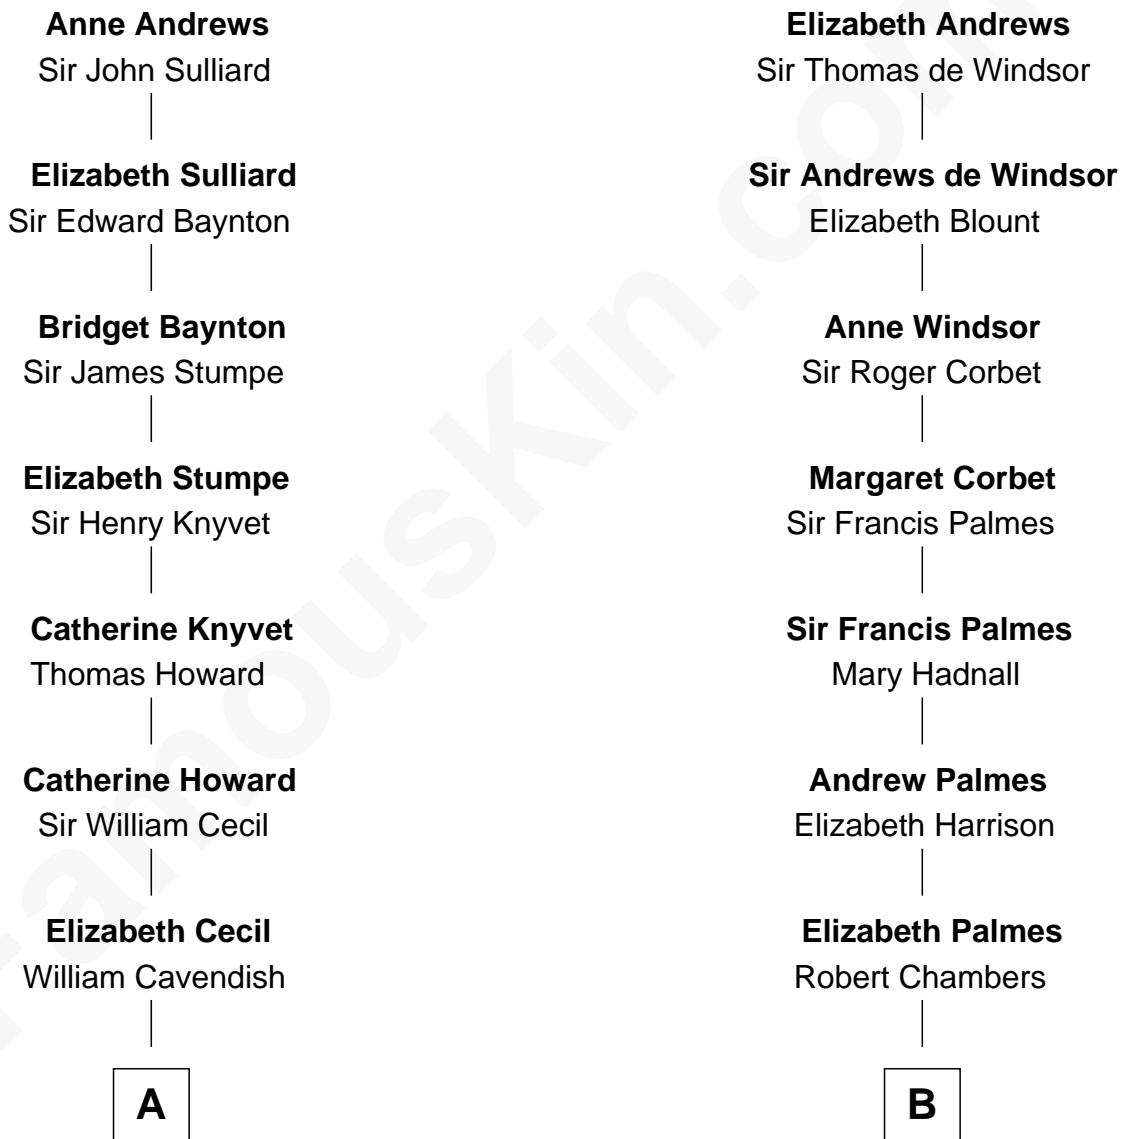

FamousKin.com Relationship Chart of

Queen Elizabeth II

Queen of the United Kingdom

12th cousin 4 times removed of

James Russell Lowell

American "Fireside" Poet

John Andrews
Elizabeth Stratton

A

Sir William Cavendish

Mary Butler

Sir William Cavendish

Rachel Russell

Sir William Cavendish

Catherine Hoskins

Sir William Cavendish

Charlotte Elizabeth Boyle