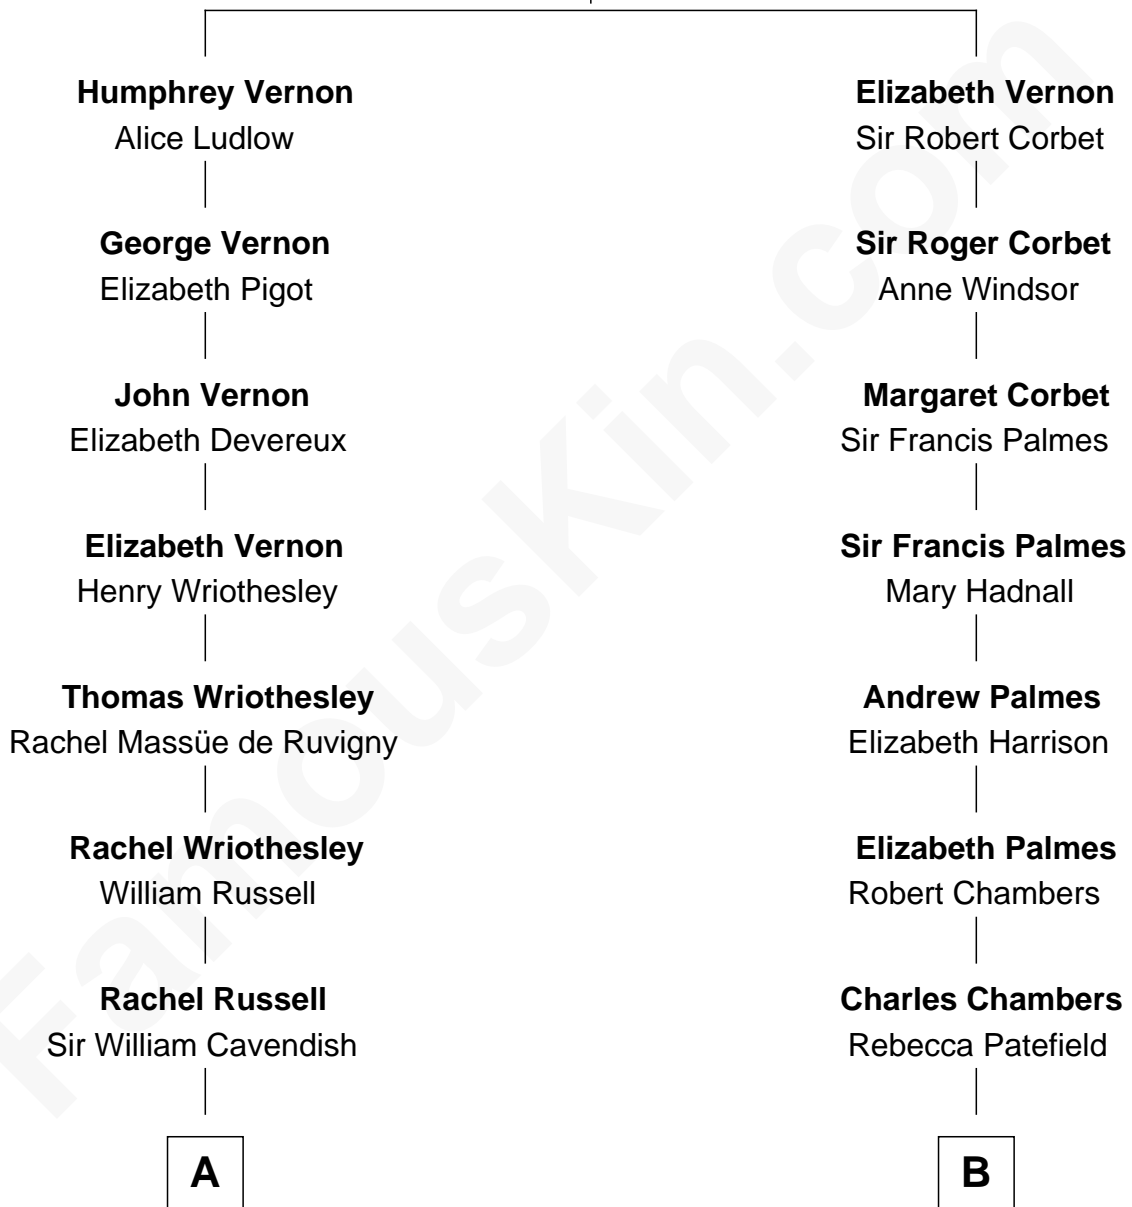

FamousKin.com Relationship Chart of

Queen Elizabeth II

Queen of the United Kingdom

11th cousin 3 times removed of

James Russell Lowell

American "Fireside" Poet

Sir Henry Vernon

Ann Talbot