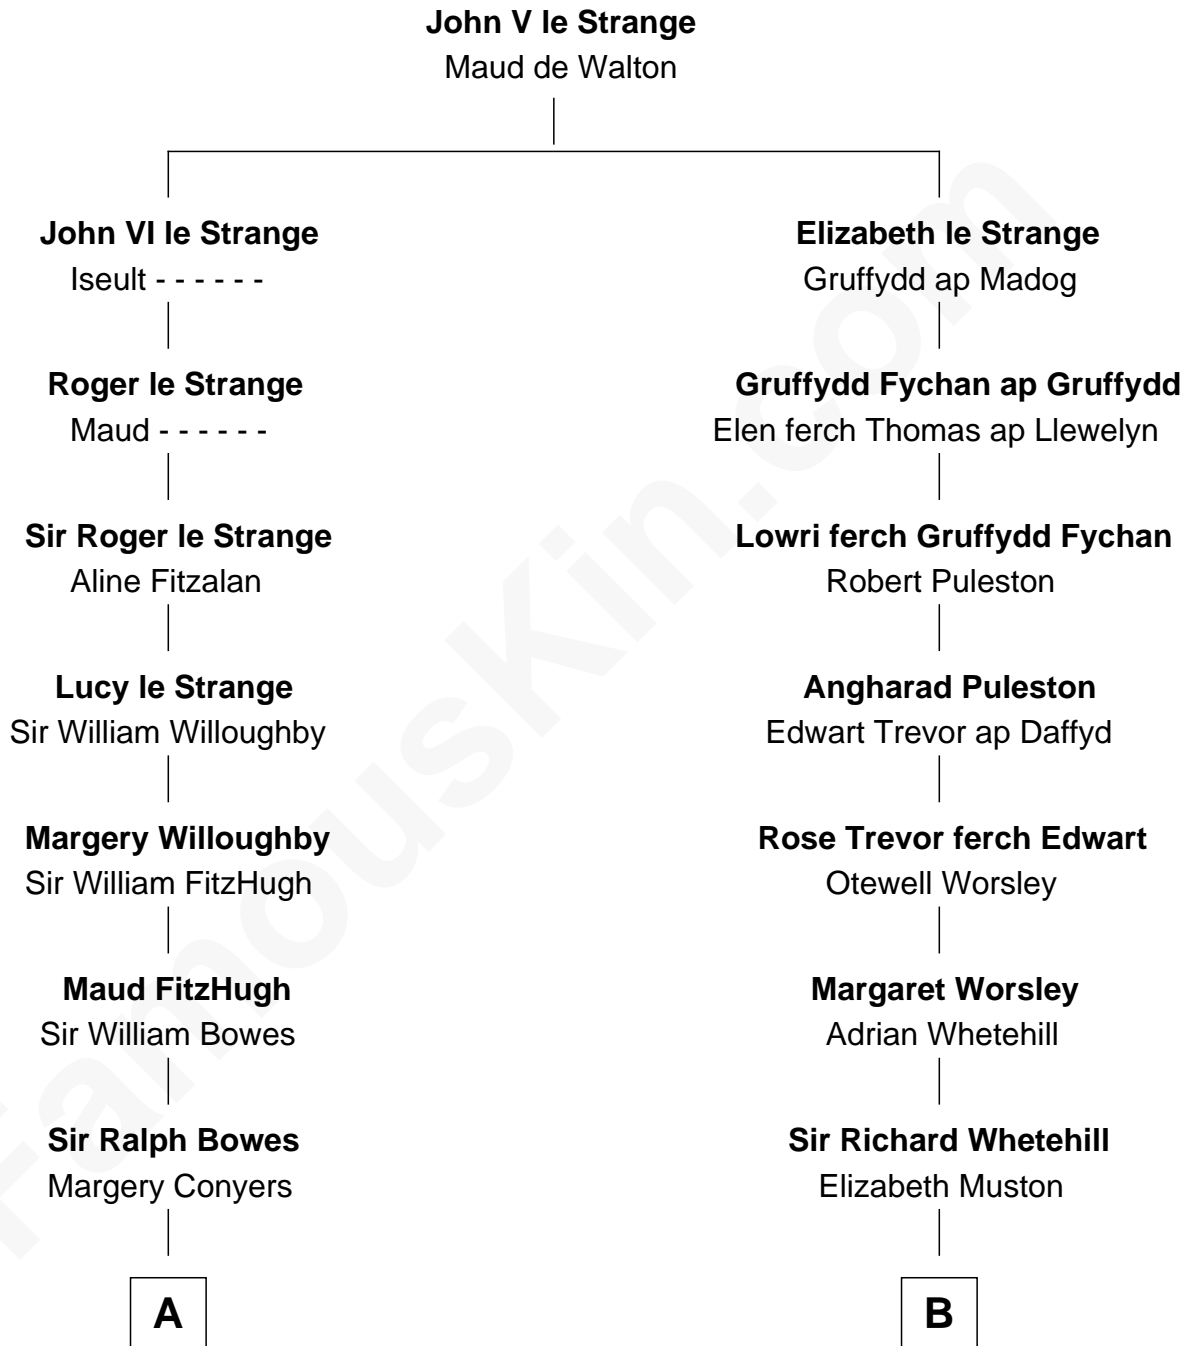

# FamousKin.com Relationship Chart of

**Queen Elizabeth II**

*Queen of the United Kingdom*

16th cousin 3 times removed of

**James Russell Lowell**

*American "Fireside" Poet*

**C**

**Claude George Bowes-Lyon**  
Cecilia Nina Cavendish-Bentinck

**Elizabeth Bowes-Lyon**  
George VI, King of the United Kingdom

**Queen Elizabeth II**  
*Queen of the United Kingdom*

FamousKin.com