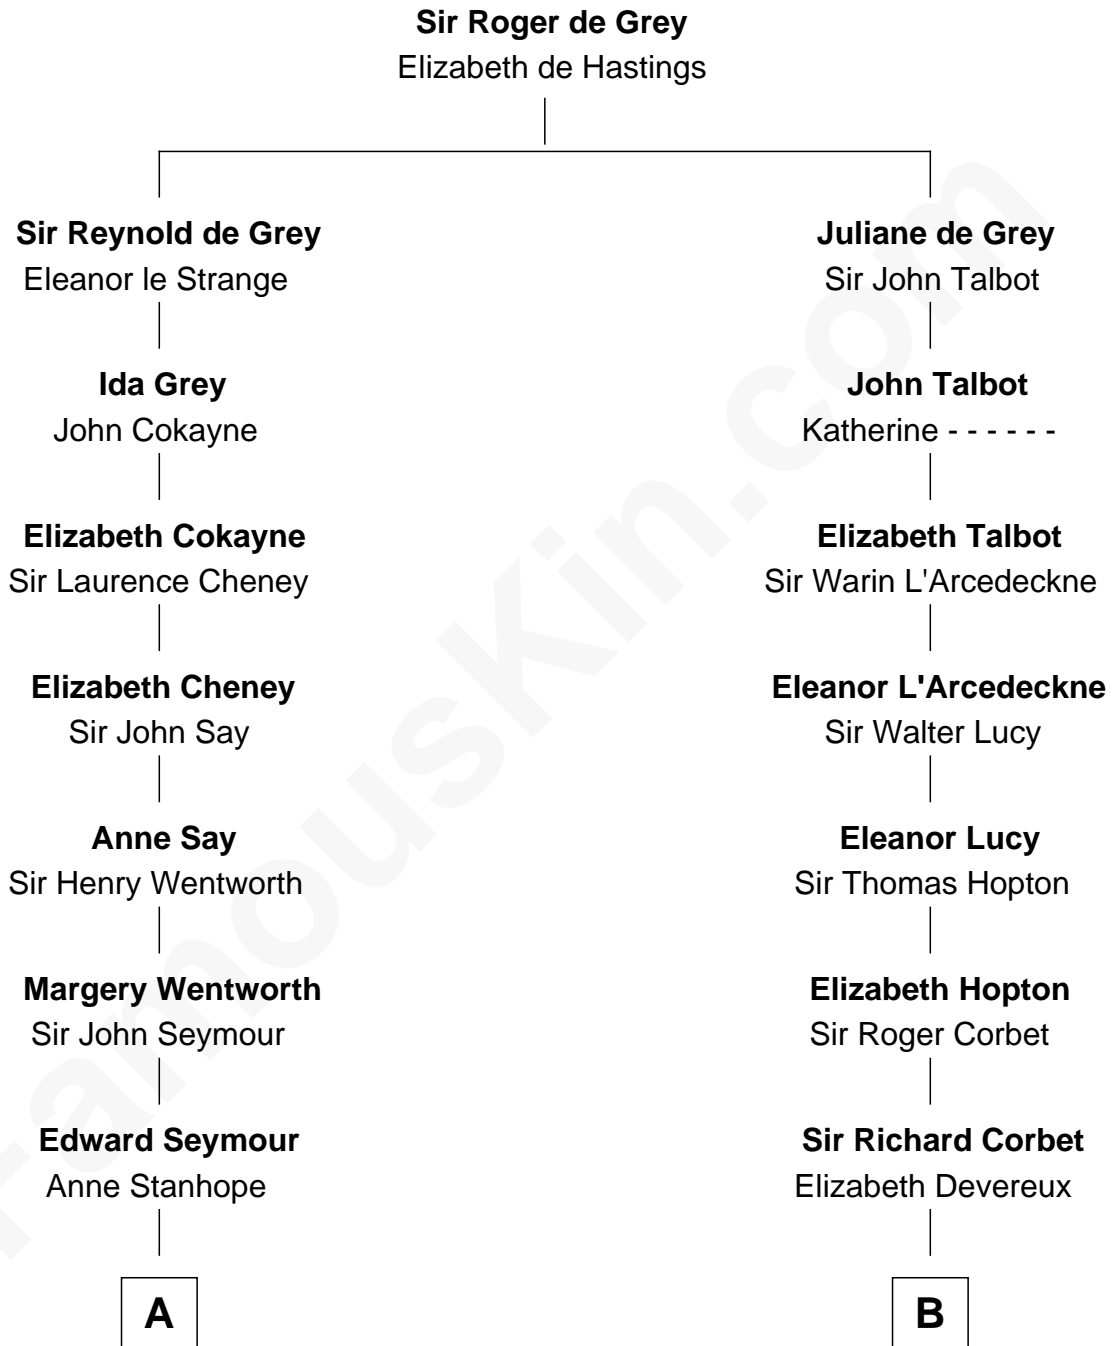

# FamousKin.com Relationship Chart of

**Queen Elizabeth II**

*Queen of the United Kingdom*

18th cousin 1 time removed of

**James Russell Lowell**

*American "Fireside" Poet*

**C**

**Cecilia Nina Cavendish-Bentinck**

Claude George Bowes-Lyon

**Elizabeth Bowes-Lyon**

George VI, King of the United Kingdom

**Queen Elizabeth II**

*Queen of the United Kingdom*

**D**

**Rev. Charles Lowell**

Harriet Brackett Spence

**James Russell Lowell**

*American "Fireside" Poet*

FamousKin.com