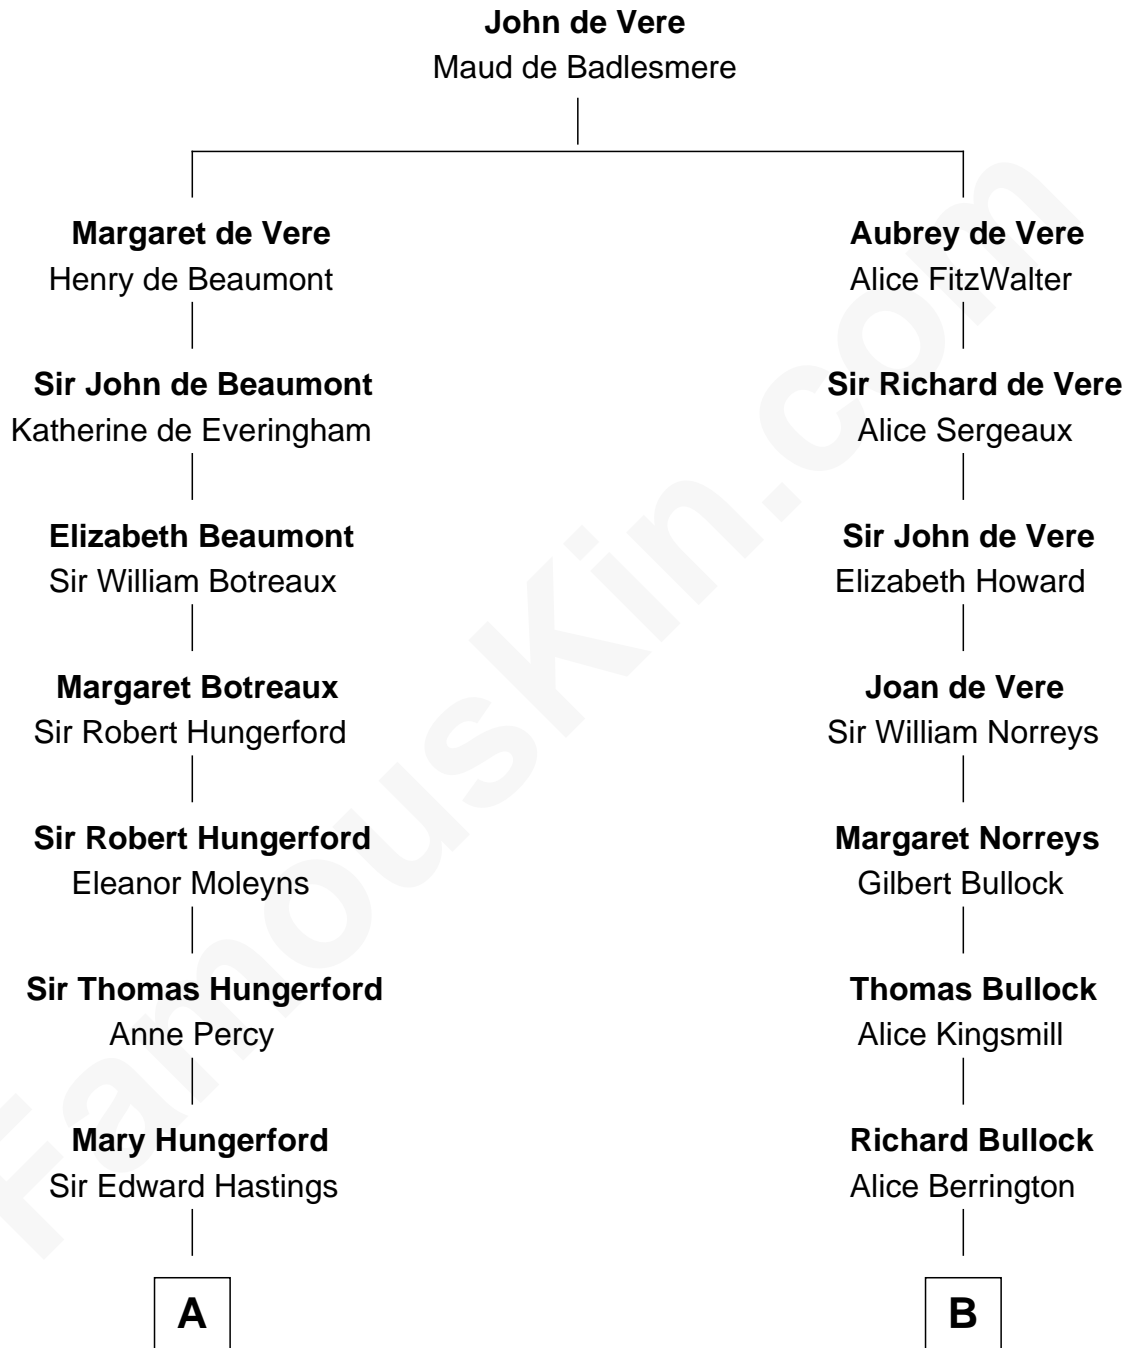

FamousKin.com Relationship Chart of

Queen Elizabeth II

Queen of the United Kingdom

15th cousin 6 times removed of

James Russell Lowell

American "Fireside" Poet

C

Charles Augustus Cavendish-Bentinck

Anne Wellesley

Rev. Charles William Cavendish-Bentinck

Caroline Louisa Burnaby

Cecilia Nina Cavendish-Bentinck

Claude George Bowes-Lyon

Elizabeth Bowes-Lyon

George VI, King of the United Kingdom

Queen Elizabeth II

Queen of the United Kingdom