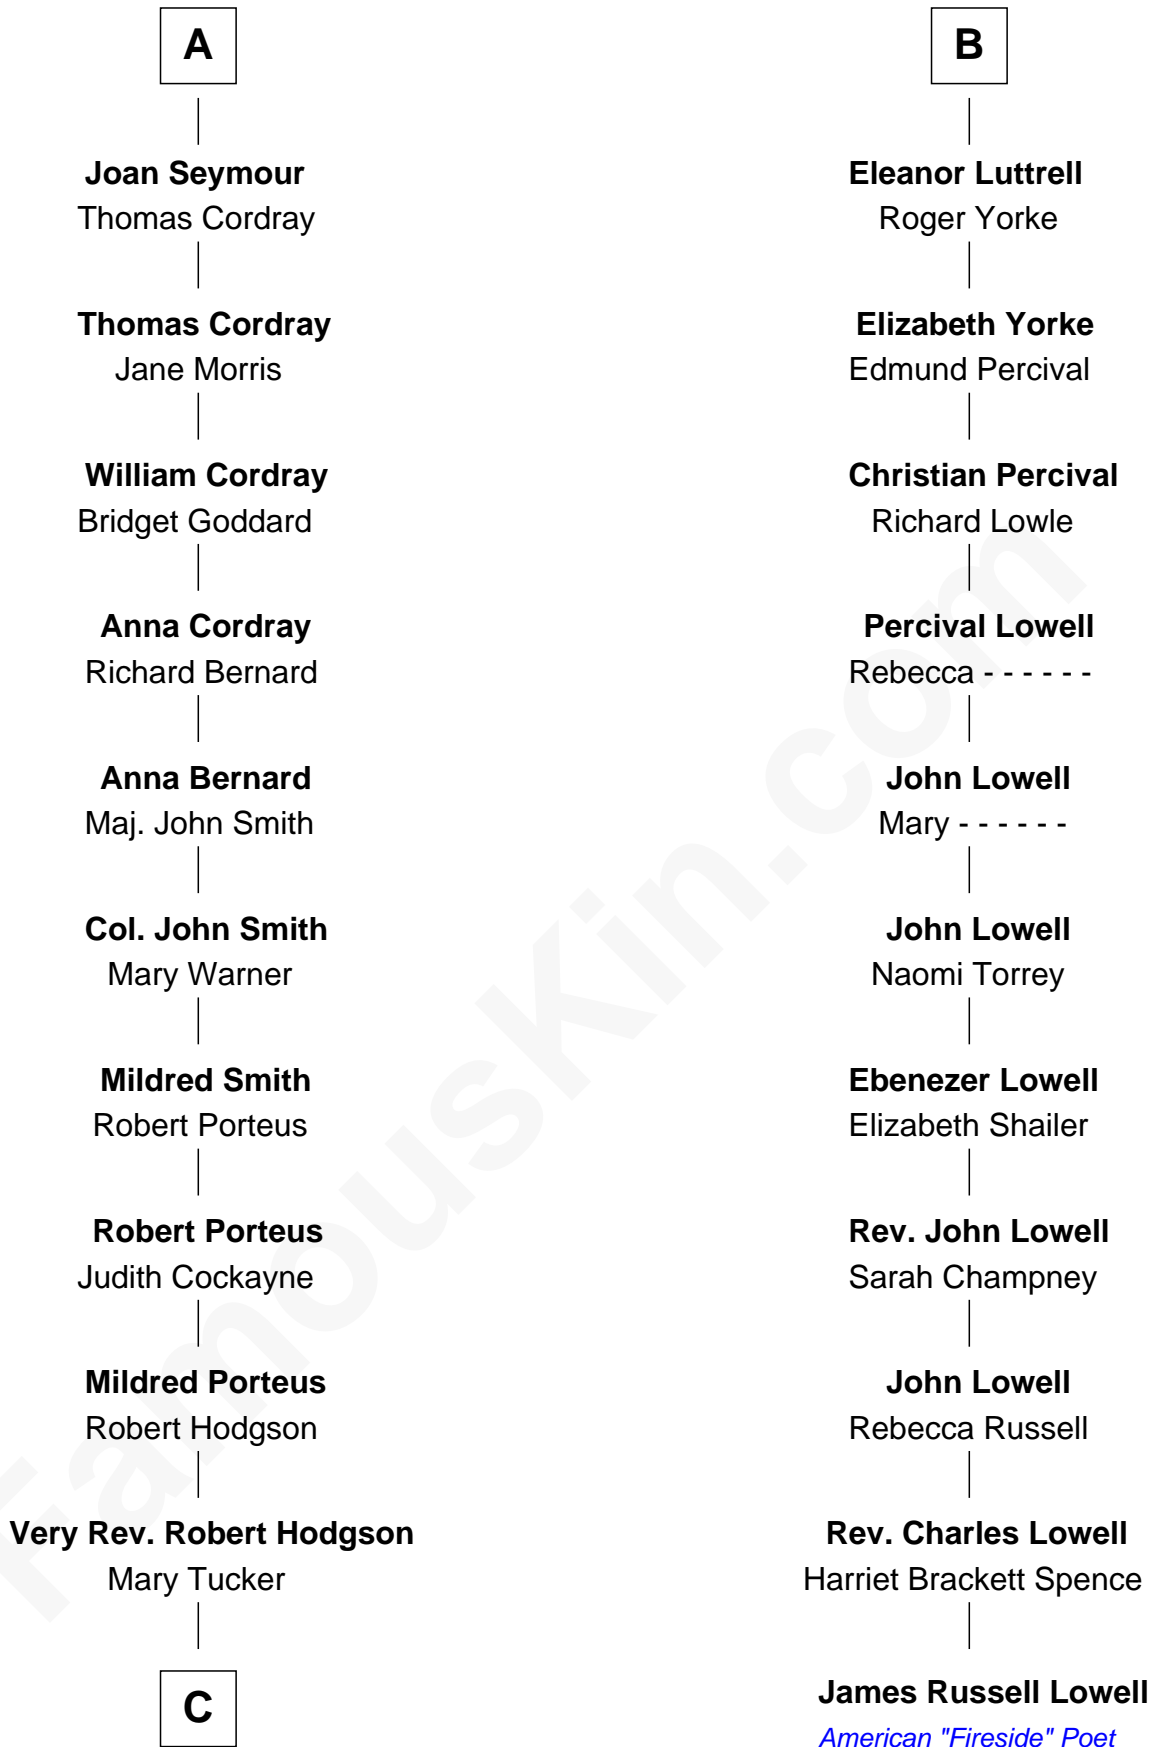

FamousKin.com Relationship Chart of

Queen Elizabeth II

Queen of the United Kingdom

17th cousin 4 times removed of

James Russell Lowell

American "Fireside" Poet

Sir Hugh de Courtenay

Eleanor le Despencer

C

Henrietta Mildred Hodgson

Oswald Smith

Frances Dora Smith

Claude Bowes-Lyon

Claude George Bowes-Lyon

Cecilia Nina Cavendish-Bentinck

Elizabeth Bowes-Lyon

George VI, King of the United Kingdom

Queen Elizabeth II

Queen of the United Kingdom

FamousKin.com