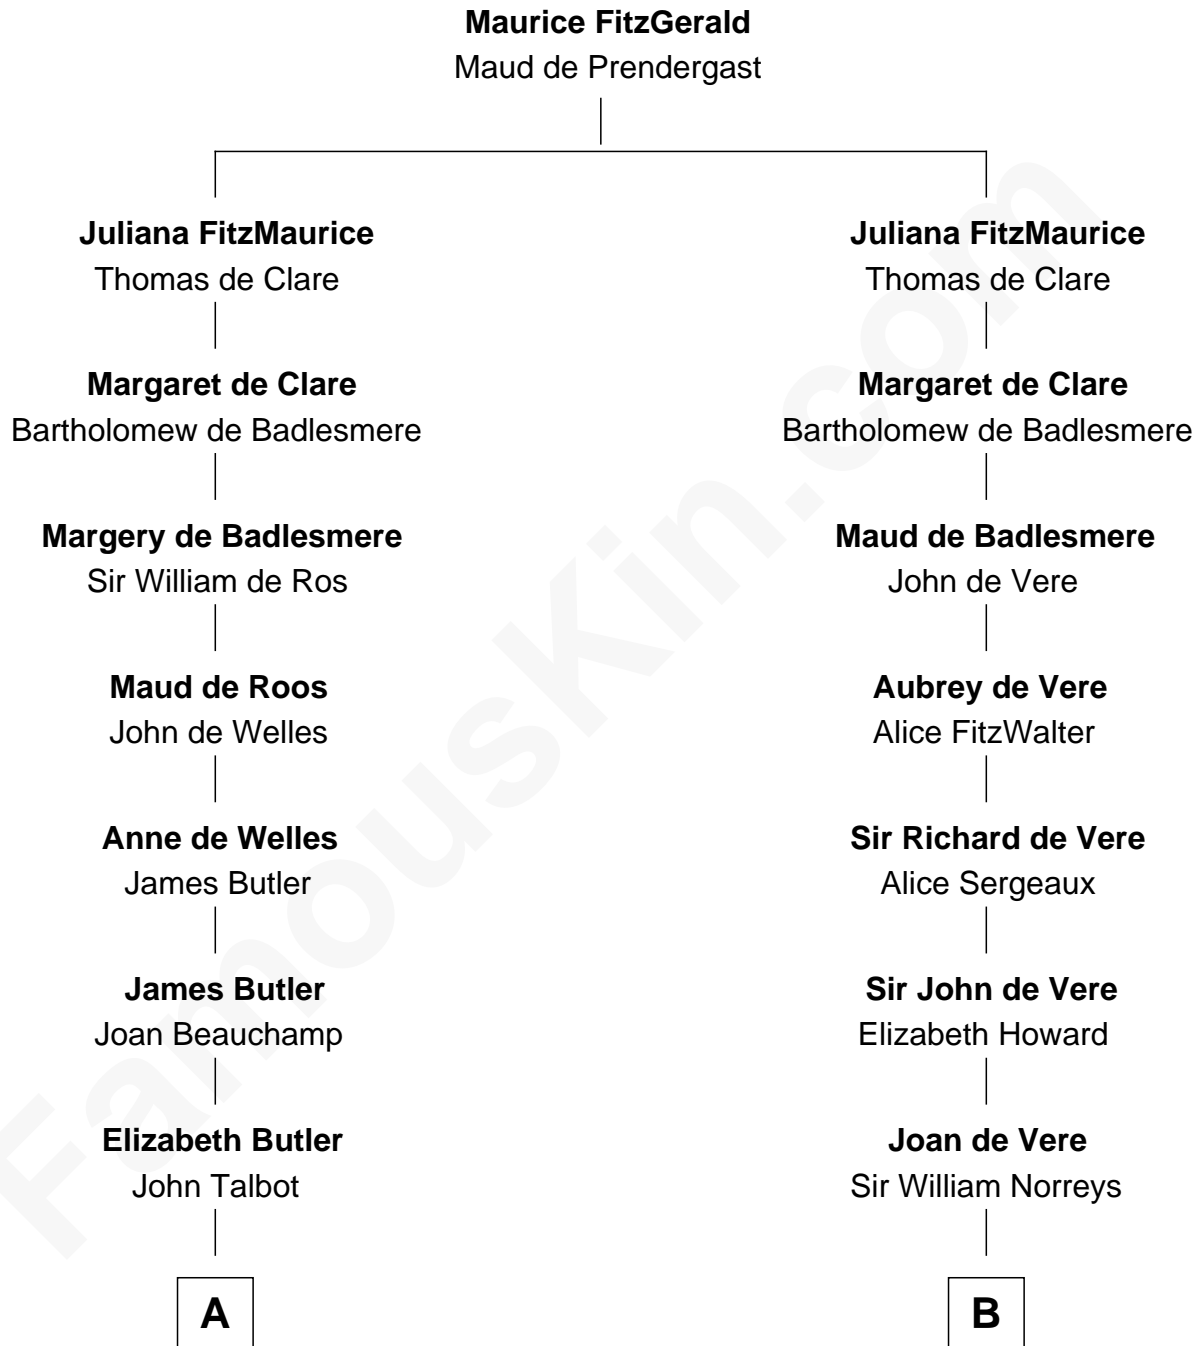

FamousKin.com Relationship Chart of

Queen Elizabeth II

Queen of the United Kingdom

18th cousin 3 times removed of

James Russell Lowell

American "Fireside" Poet

C

Thomas George Lyon-Bowes

Charlotte Grimstead

Claude Bowes-Lyon

Frances Dora Smith

Claude George Bowes-Lyon

Cecilia Nina Cavendish-Bentinck

Elizabeth Bowes-Lyon

George VI, King of the United Kingdom

Queen Elizabeth II