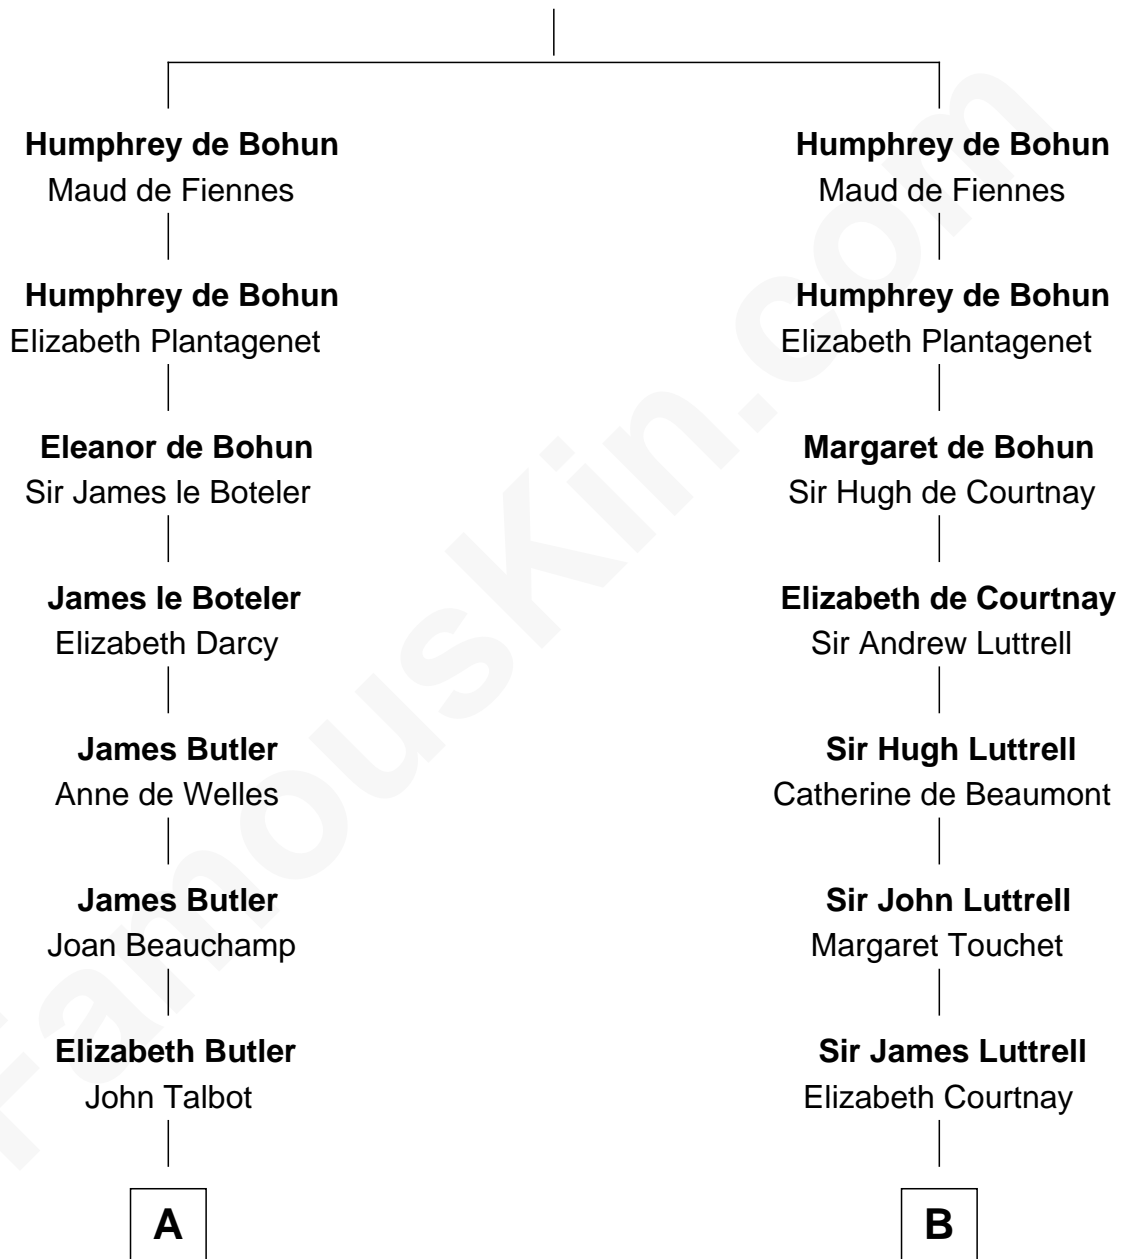

## Relationship Chart of

### Queen Elizabeth II

*Queen of the United Kingdom*

18th cousin 3 times removed of

### James Russell Lowell

*American "Fireside" Poet*

**Sir Humphrey de Bohun**

Eleanor de Braiose

**C**

**Thomas George Lyon-Bowes**

Charlotte Grimstead

**Claude Bowes-Lyon**

Frances Dora Smith

**Claude George Bowes-Lyon**

Cecilia Nina Cavendish-Bentinck

**Elizabeth Bowes-Lyon**

George VI, King of the United Kingdom

**Queen Elizabeth II**

*Queen of the United Kingdom*

**D**