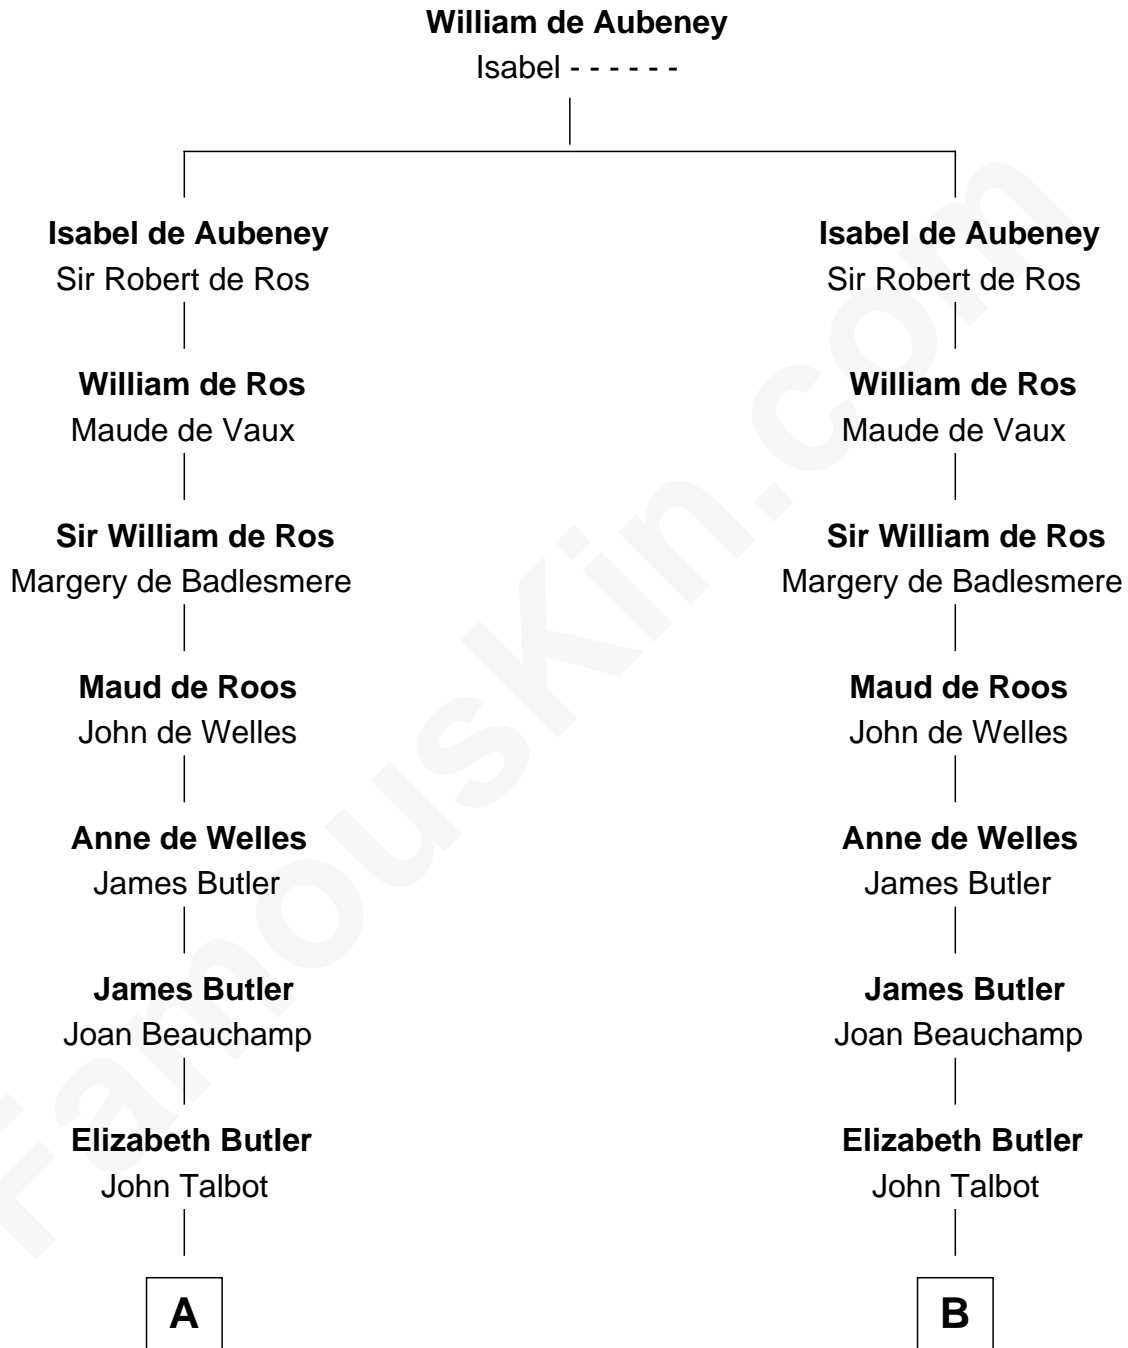

# FamousKin.com Relationship Chart of

**Queen Elizabeth II**

*Queen of the United Kingdom*

19th cousin 2 times removed of

**James Russell Lowell**

*American "Fireside" Poet*

**C**

**Thomas George Lyon-Bowes**

Charlotte Grimstead

**Claude Bowes-Lyon**

Frances Dora Smith

**Claude George Bowes-Lyon**

Cecilia Nina Cavendish-Bentinck

**Elizabeth Bowes-Lyon**

George VI, King of the United Kingdom

**Queen Elizabeth II**