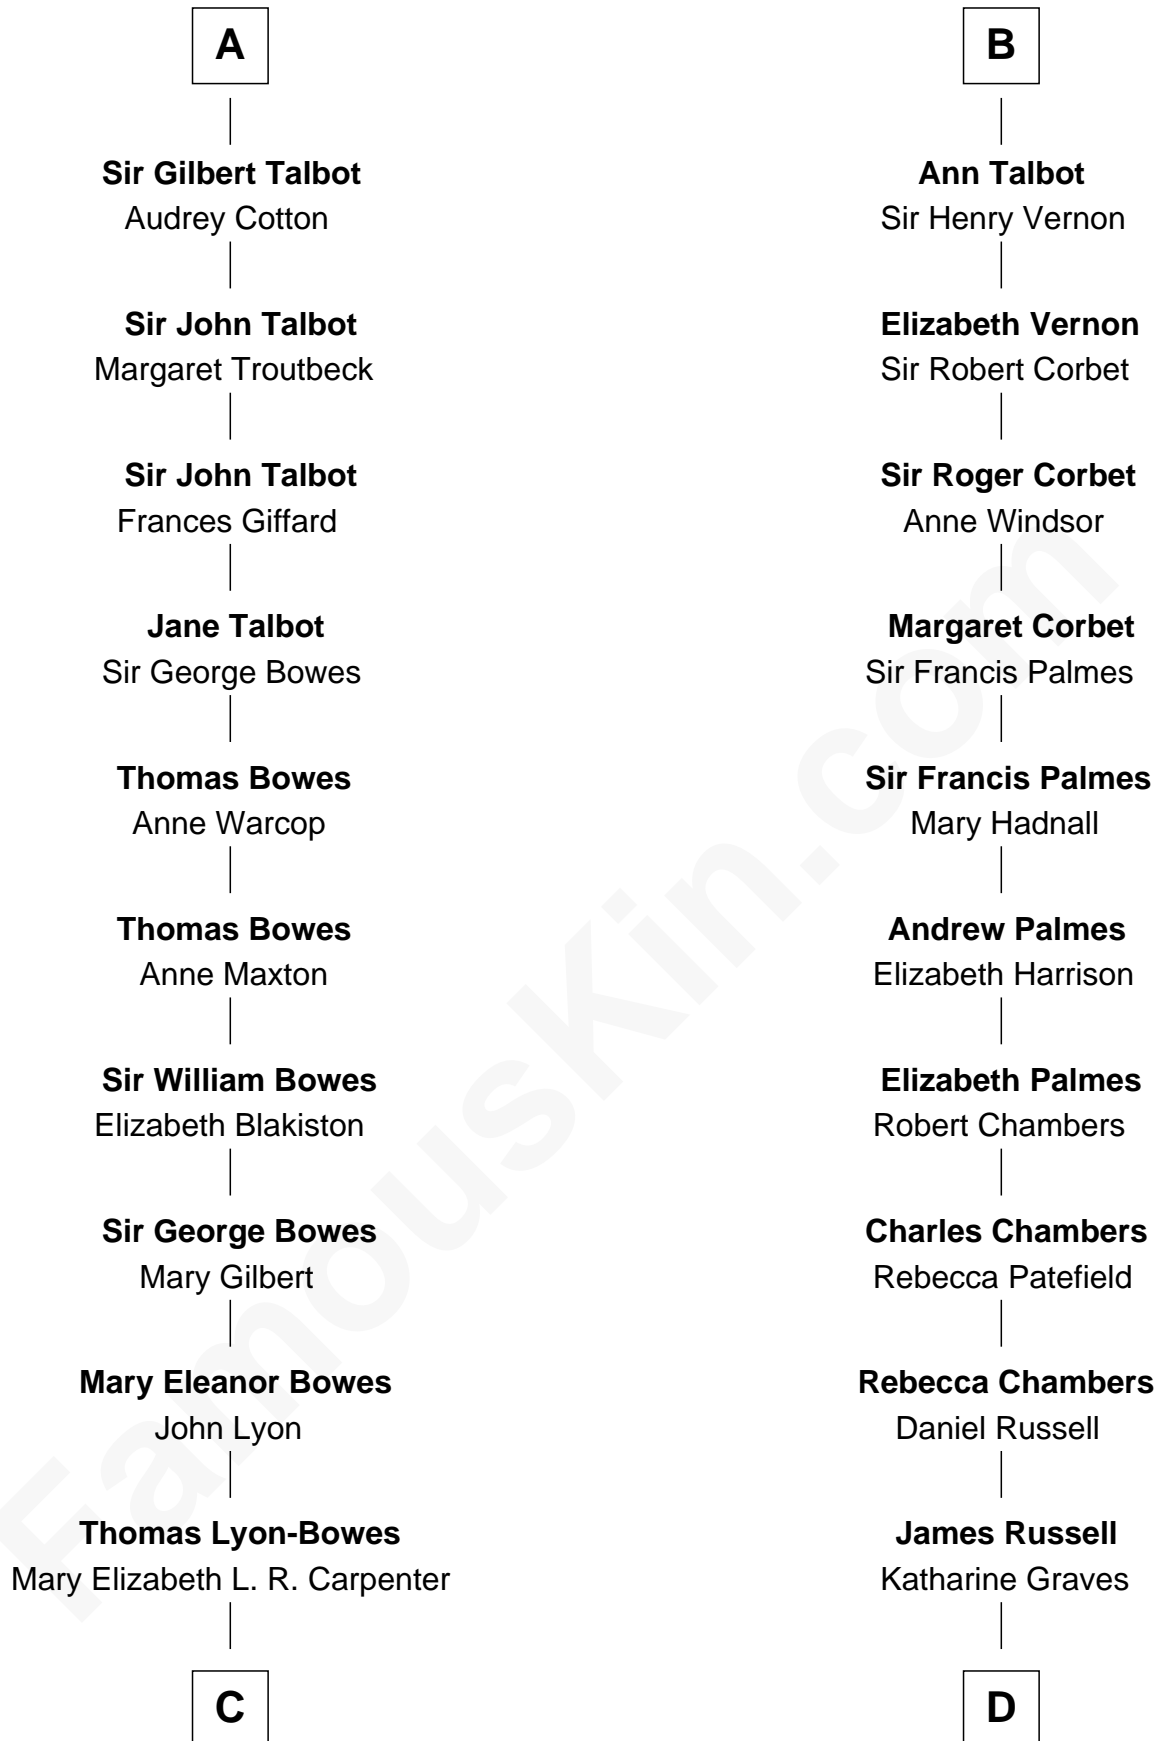

# FamousKin.com Relationship Chart of

**Queen Elizabeth II**

*Queen of the United Kingdom*

19th cousin 2 times removed of

**James Russell Lowell**

*American "Fireside" Poet*

**C**

**Thomas George Lyon-Bowes**

Charlotte Grimstead

**Claude Bowes-Lyon**

Frances Dora Smith

**Claude George Bowes-Lyon**

Cecilia Nina Cavendish-Bentinck

**Elizabeth Bowes-Lyon**

George VI, King of the United Kingdom

**Queen Elizabeth II**