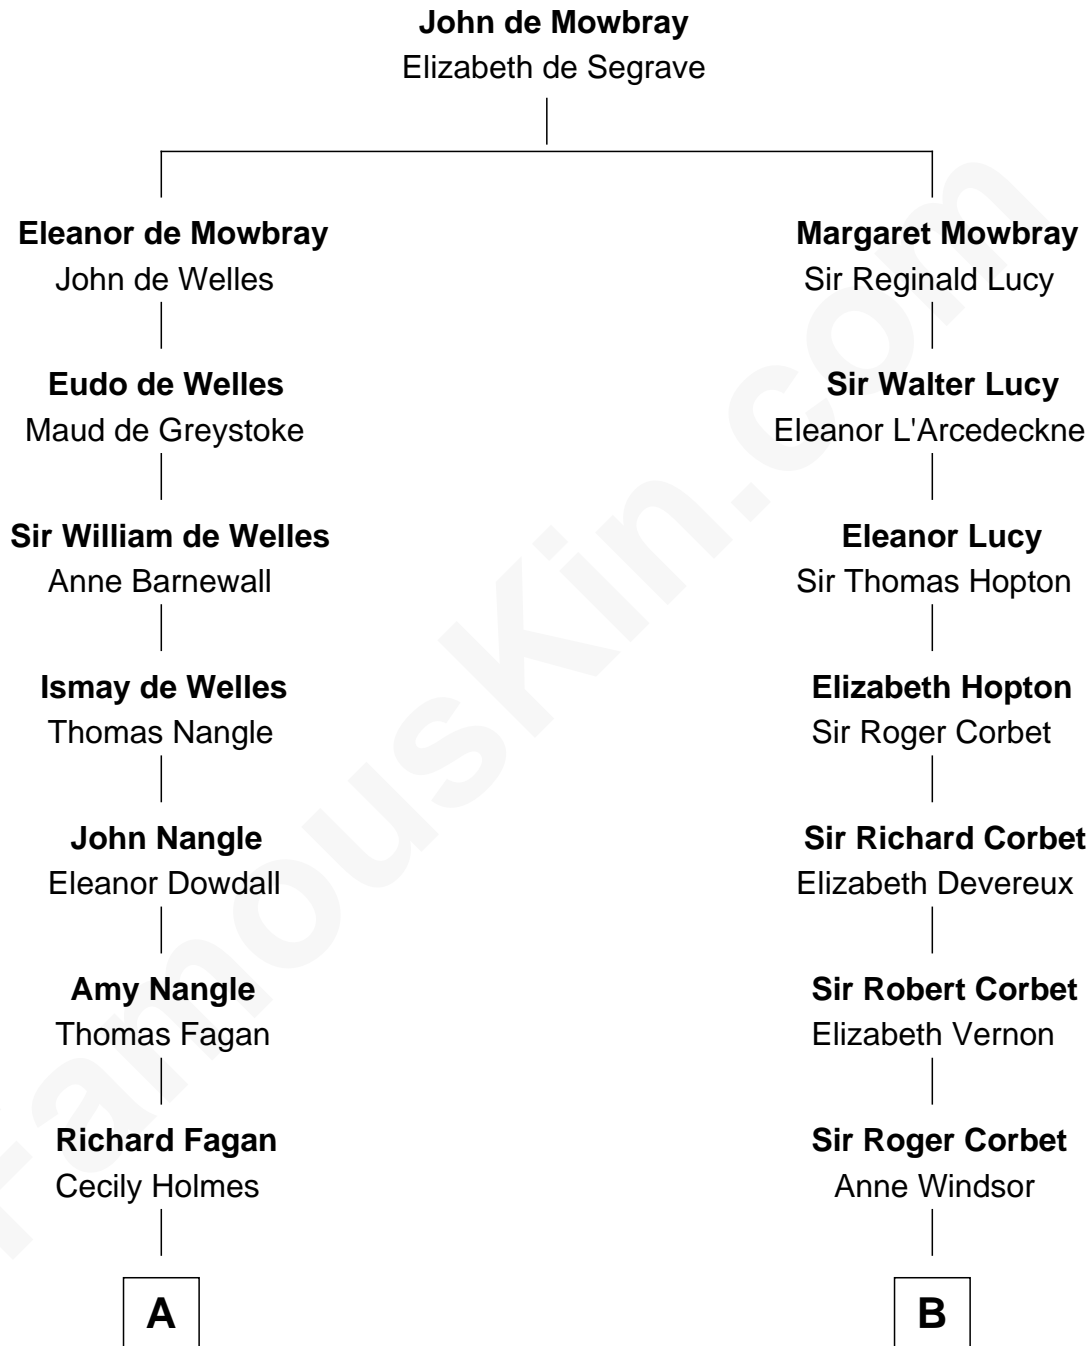

FamousKin.com Relationship Chart of

Queen Elizabeth II

Queen of the United Kingdom

16th cousin 1 time removed of

James Russell Lowell

American "Fireside" Poet

Elizabeth II photo by [Eric Draper](#)