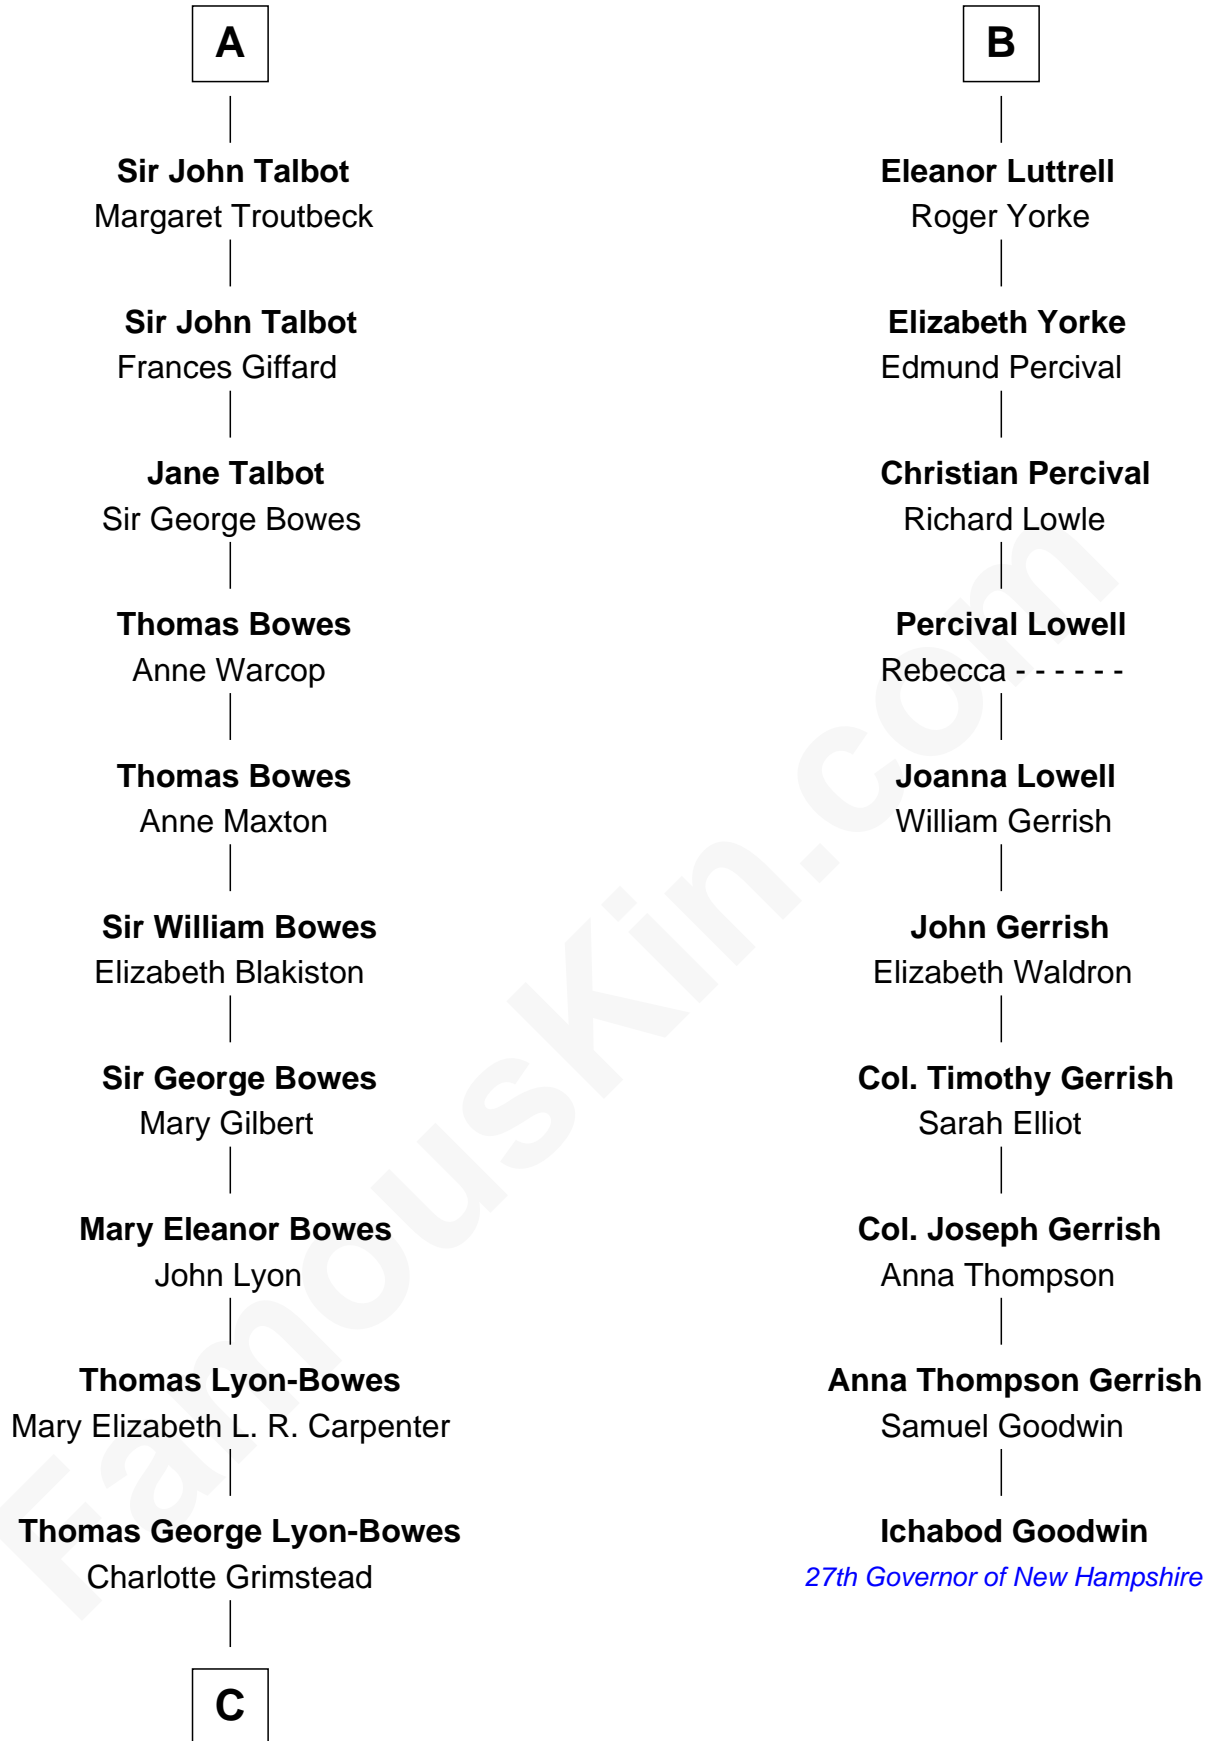

FamousKin.com Relationship Chart of

Queen Elizabeth II

Queen of the United Kingdom

16th cousin 4 times removed of

Ichabod Goodwin

27th Governor of New Hampshire

Humphrey de Bohun

Maud de Fiennes

Humphrey de Bohun

Elizabeth Plantagenet

Eleanor de Bohun

Sir James le Boteler

James le Boteler

Elizabeth Darcy

James Butler

Anne de Welles

Margaret Touchet

Sir James Luttrell

Elizabeth Courtnay

Sir Hugh Luttrell

Margaret Hill

B

C

—
Claude Bowes-Lyon

Frances Dora Smith

—
Claude George Bowes-Lyon

Cecilia Nina Cavendish-Bentinck

—
Elizabeth Bowes-Lyon

George VI, King of the United Kingdom

—
Queen Elizabeth II

Queen of the United Kingdom