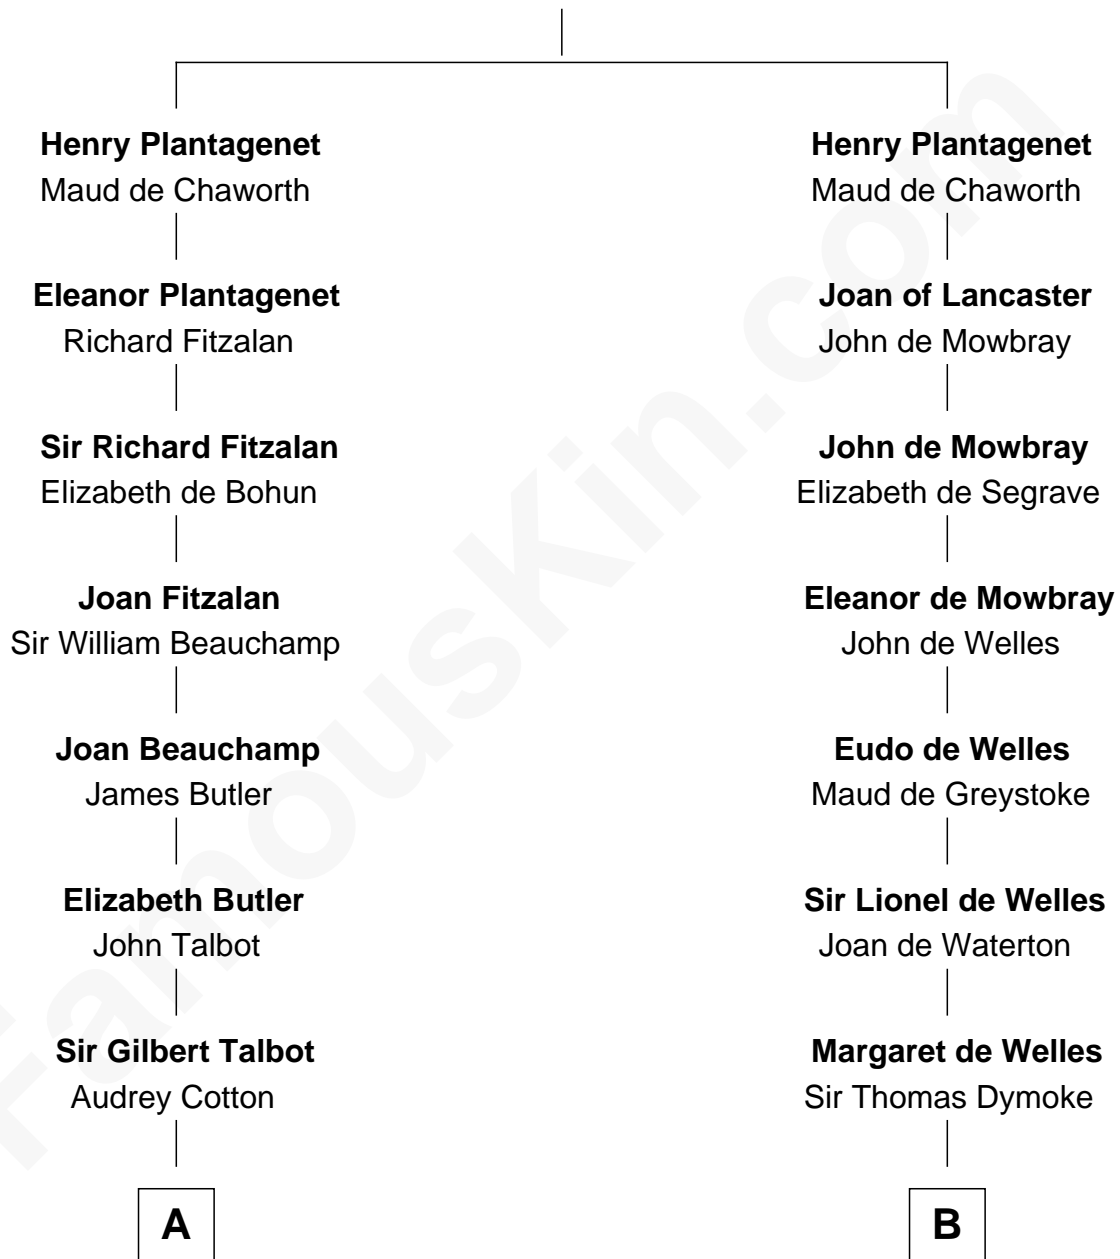

FamousKin.com Relationship Chart of

Queen Elizabeth II

Queen of the United Kingdom

18th cousin 2 times removed of

Ichabod Goodwin

27th Governor of New Hampshire

Edmund Plantagenet

Blanche of Artois

C

Claude Bowes-Lyon
Frances Dora Smith

Claude George Bowes-Lyon
Cecilia Nina Cavendish-Bentinck

Elizabeth Bowes-Lyon
George VI, King of the United Kingdom

Queen Elizabeth II
Queen of the United Kingdom

D

Samuel Goodwin
Anna Thompson Gerrish

Ichabod Goodwin
27th Governor of New Hampshire

FamousKin.com