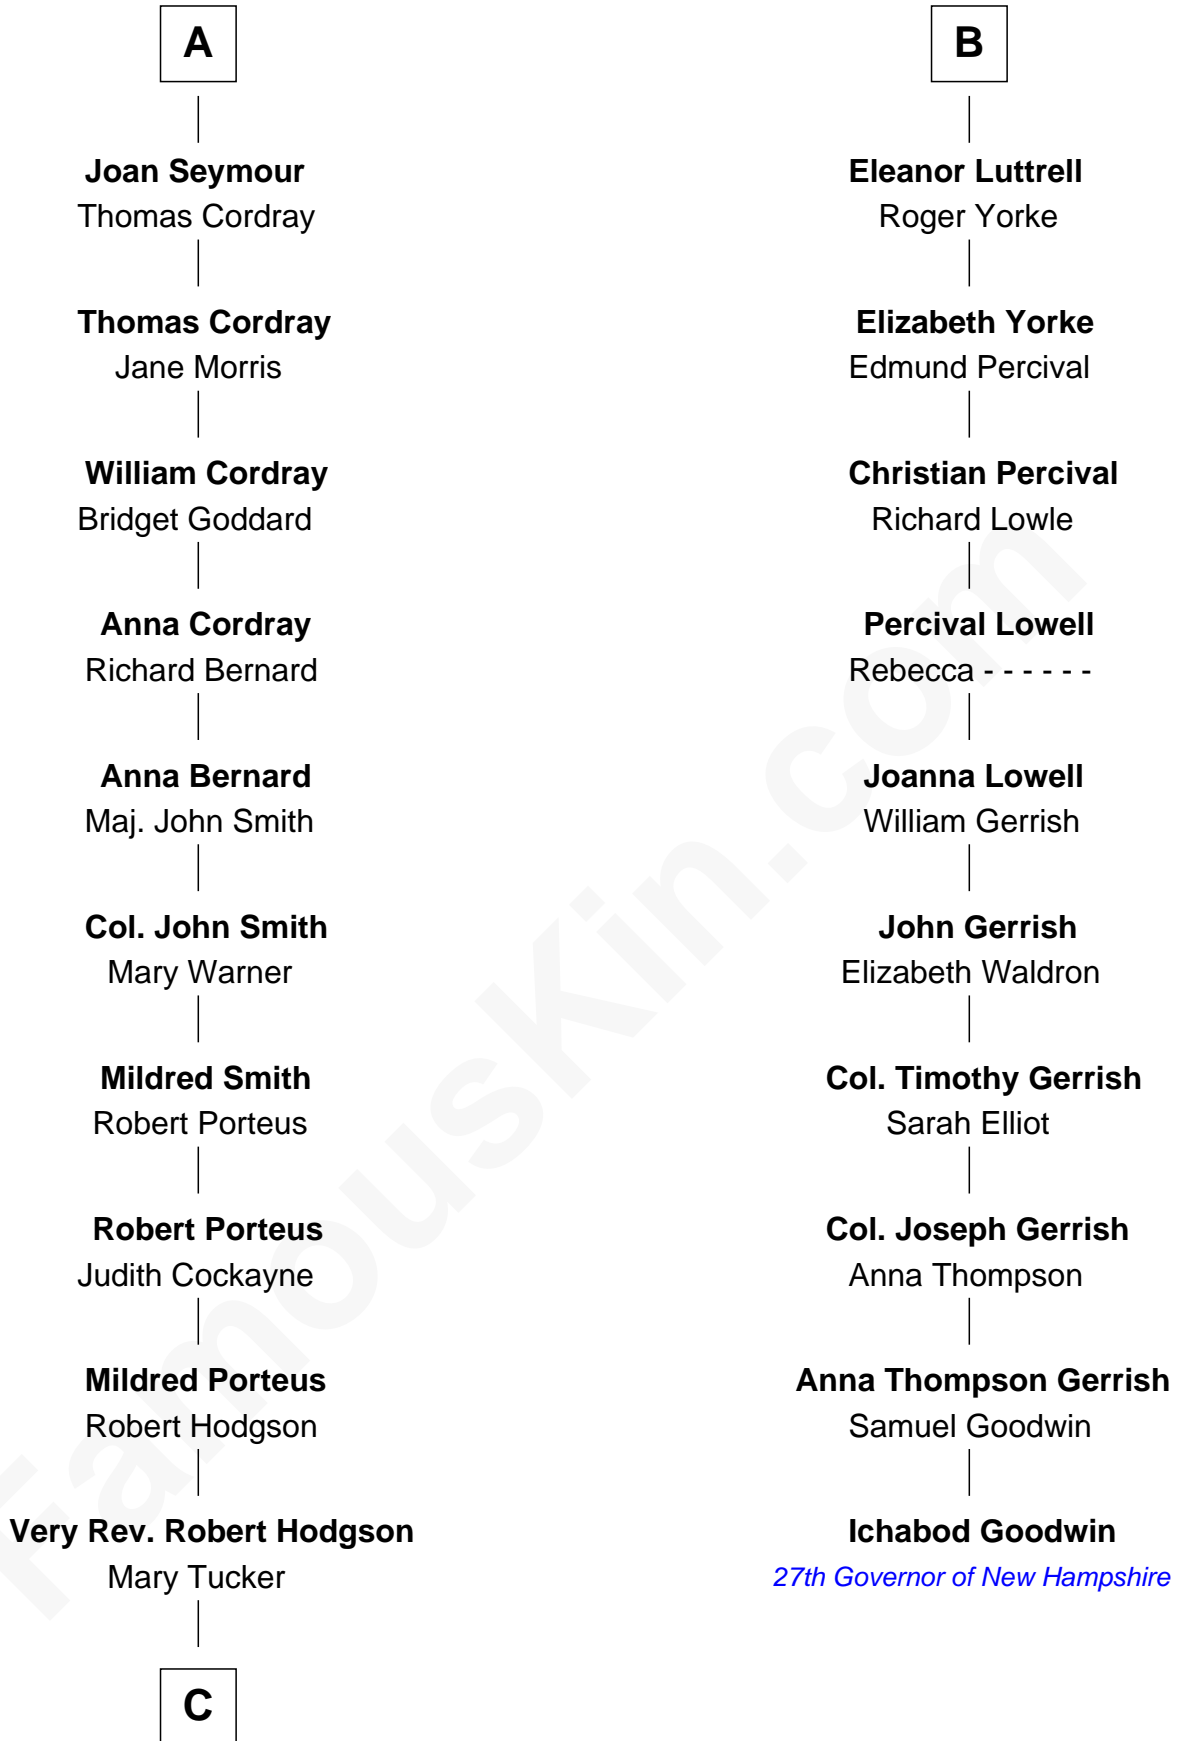

FamousKin.com Relationship Chart of

Queen Elizabeth II

Queen of the United Kingdom

16th cousin 5 times removed of

Ichabod Goodwin

27th Governor of New Hampshire

Sir Hugh de Courtenay

Eleanor le Despencer

C

Henrietta Mildred Hodgson

Oswald Smith

Frances Dora Smith

Claude Bowes-Lyon

Claude George Bowes-Lyon

Cecilia Nina Cavendish-Bentinck

Elizabeth Bowes-Lyon

George VI, King of the United Kingdom

Queen Elizabeth II

Queen of the United Kingdom