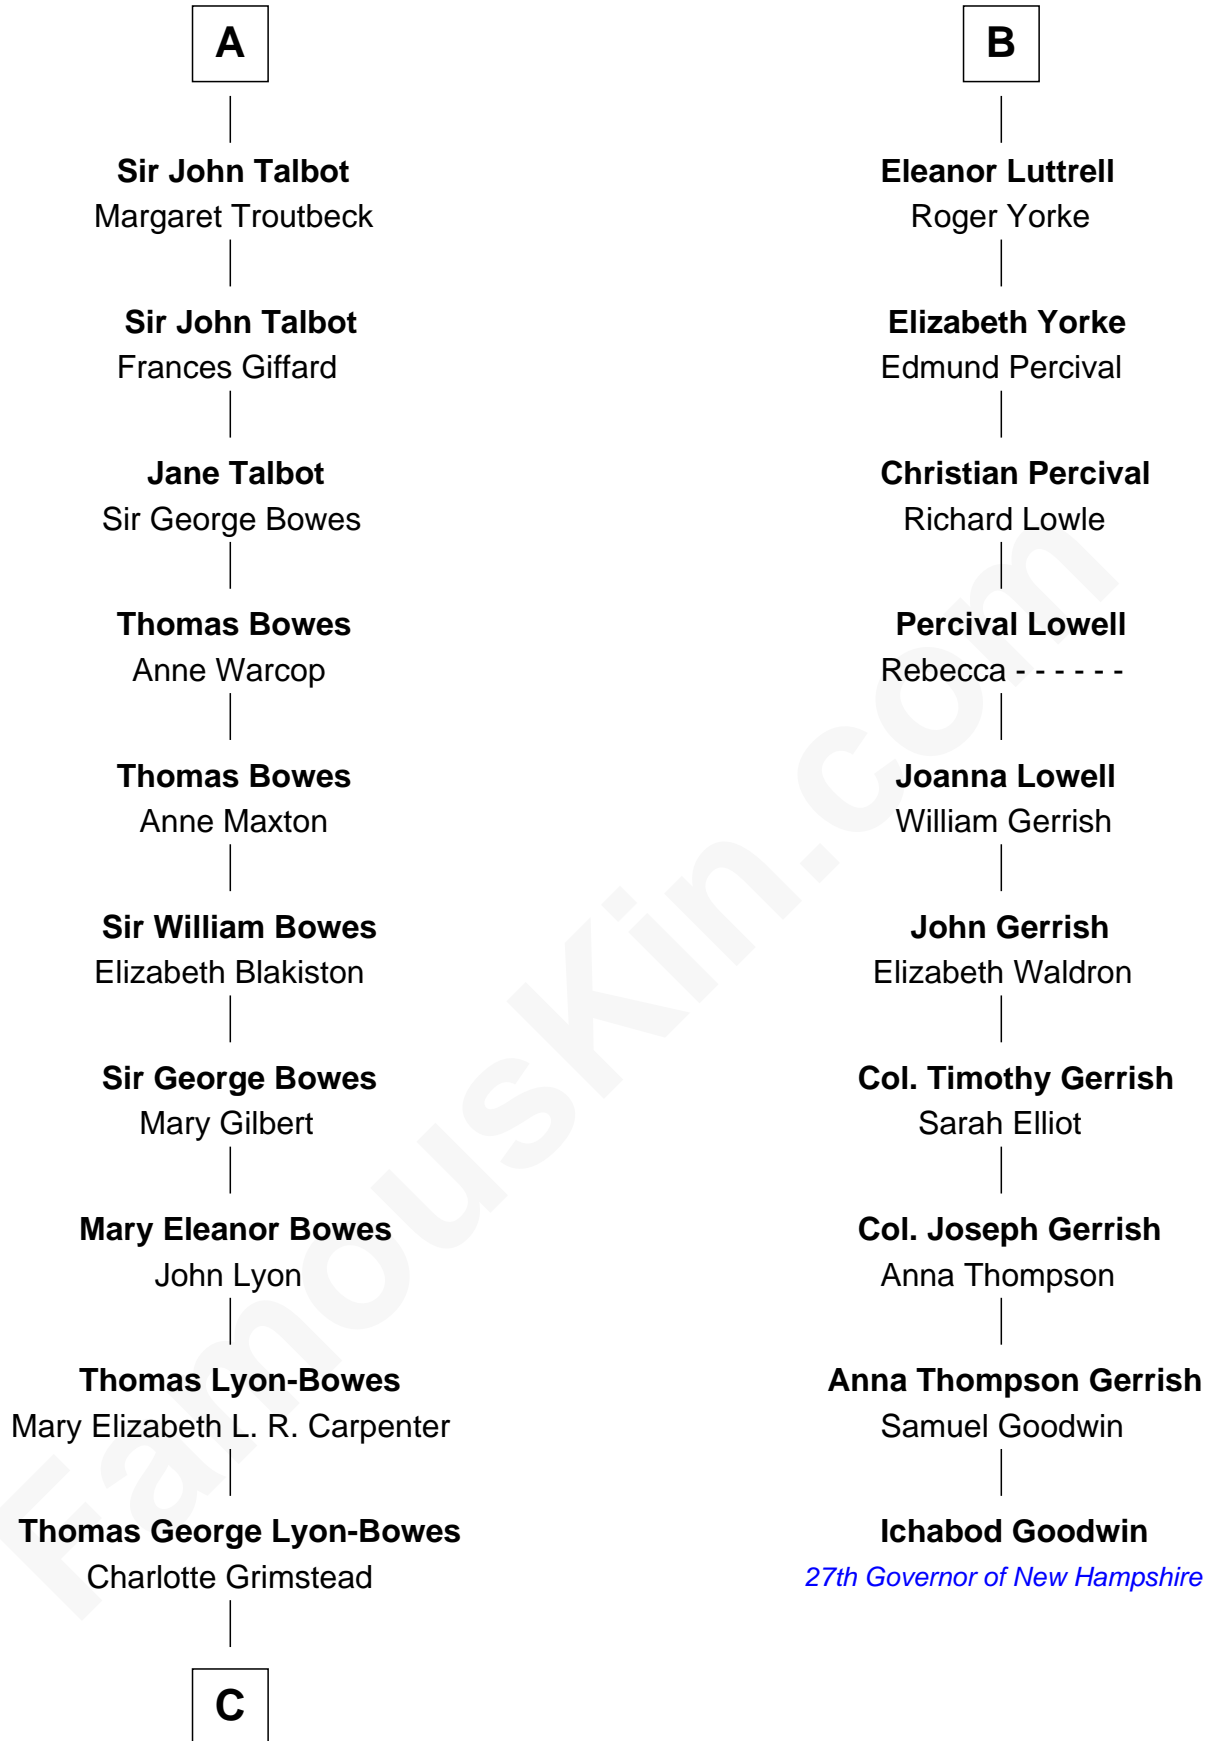

FamousKin.com Relationship Chart of

Queen Elizabeth II

Queen of the United Kingdom

16th cousin 4 times removed of

Ichabod Goodwin

27th Governor of New Hampshire

C

—
Claude Bowes-Lyon

Frances Dora Smith

—
Claude George Bowes-Lyon

Cecilia Nina Cavendish-Bentinck

—
Elizabeth Bowes-Lyon

George VI, King of the United Kingdom

—
Queen Elizabeth II

Queen of the United Kingdom

FamousKin.com