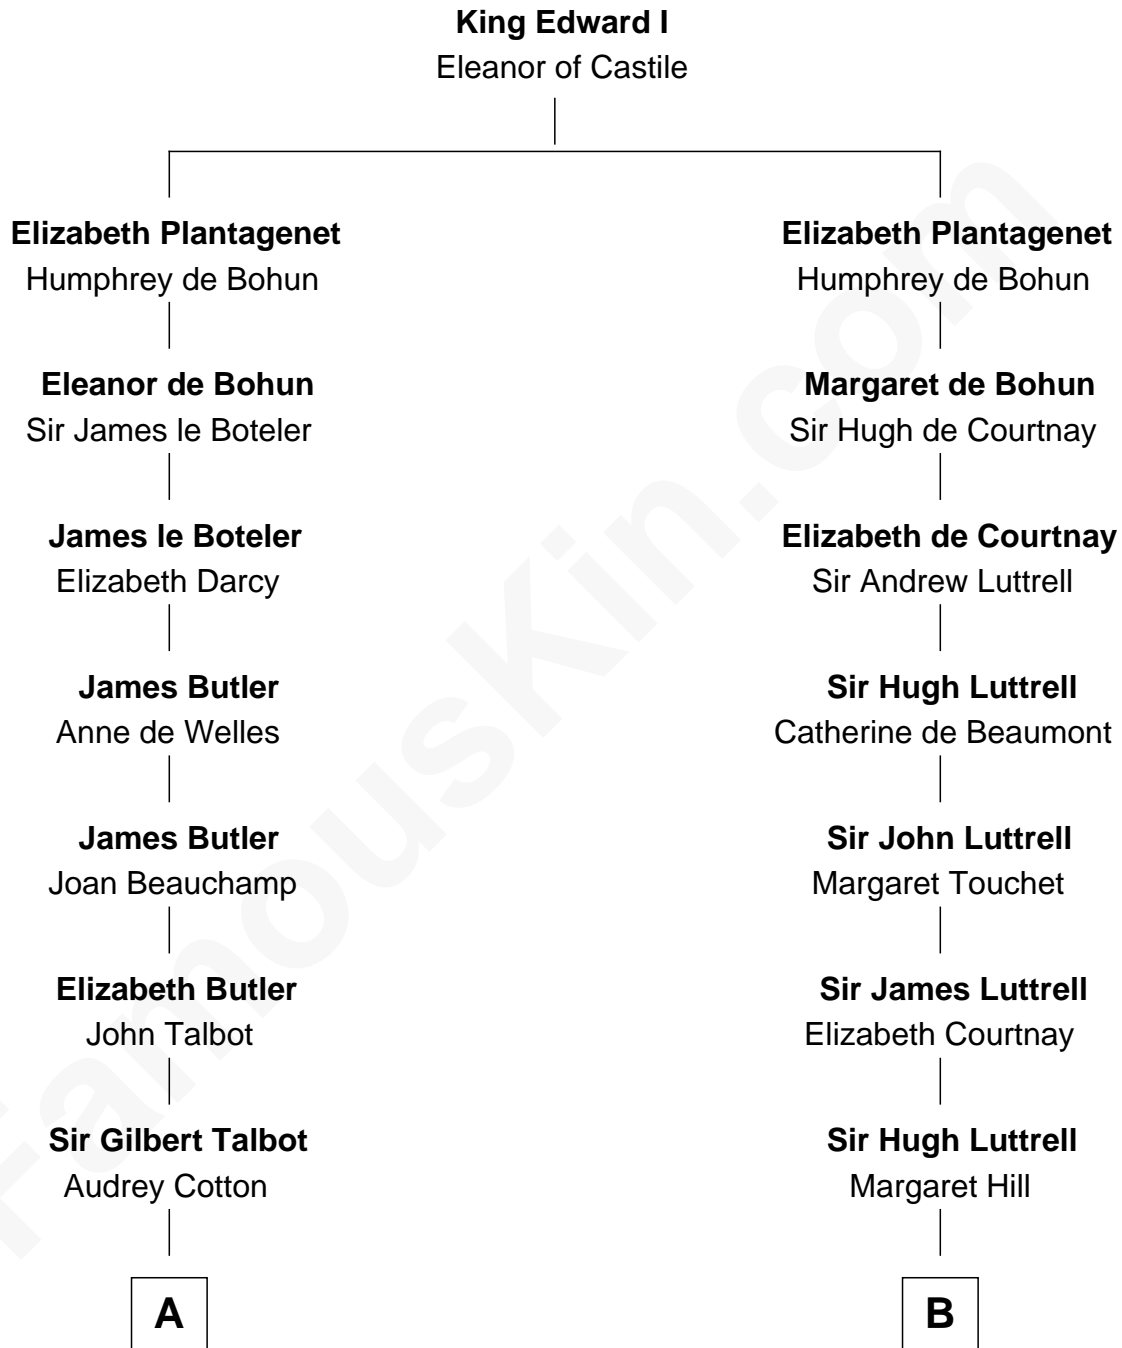

FamousKin.com Relationship Chart of

Queen Elizabeth II

Queen of the United Kingdom

16th cousin 4 times removed of

Ichabod Goodwin

27th Governor of New Hampshire

C

—
Claude Bowes-Lyon

Frances Dora Smith

—
Claude George Bowes-Lyon

Cecilia Nina Cavendish-Bentinck

—
Elizabeth Bowes-Lyon

George VI, King of the United Kingdom

—
Queen Elizabeth II

Queen of the United Kingdom

FamousKin.com