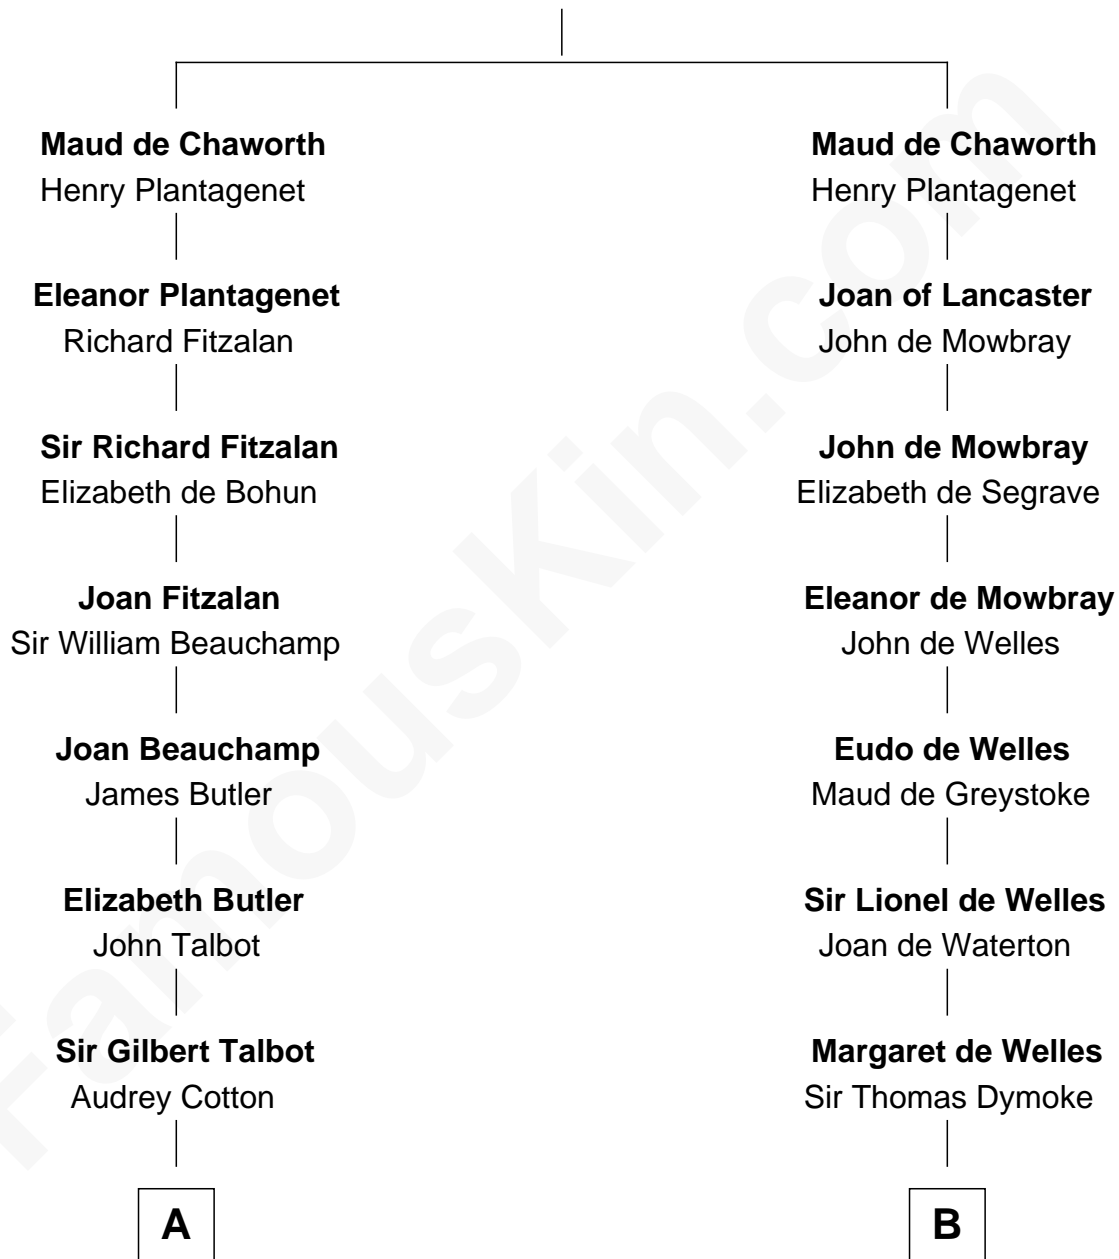

# FamousKin.com Relationship Chart of

**Queen Elizabeth II**

*Queen of the United Kingdom*

18th cousin 2 times removed of

**Ichabod Goodwin**

*27th Governor of New Hampshire*

**Sir Patrick de Chaworth**

Isabella de Beauchamp

**C**

**Claude Bowes-Lyon**  
Frances Dora Smith

**Claude George Bowes-Lyon**  
Cecilia Nina Cavendish-Bentinck

**Elizabeth Bowes-Lyon**  
George VI, King of the United Kingdom

**Queen Elizabeth II**  
*Queen of the United Kingdom*

**D**

**Samuel Goodwin**  
Anna Thompson Gerrish

**Ichabod Goodwin**  
*27th Governor of New Hampshire*

FamousKin.com