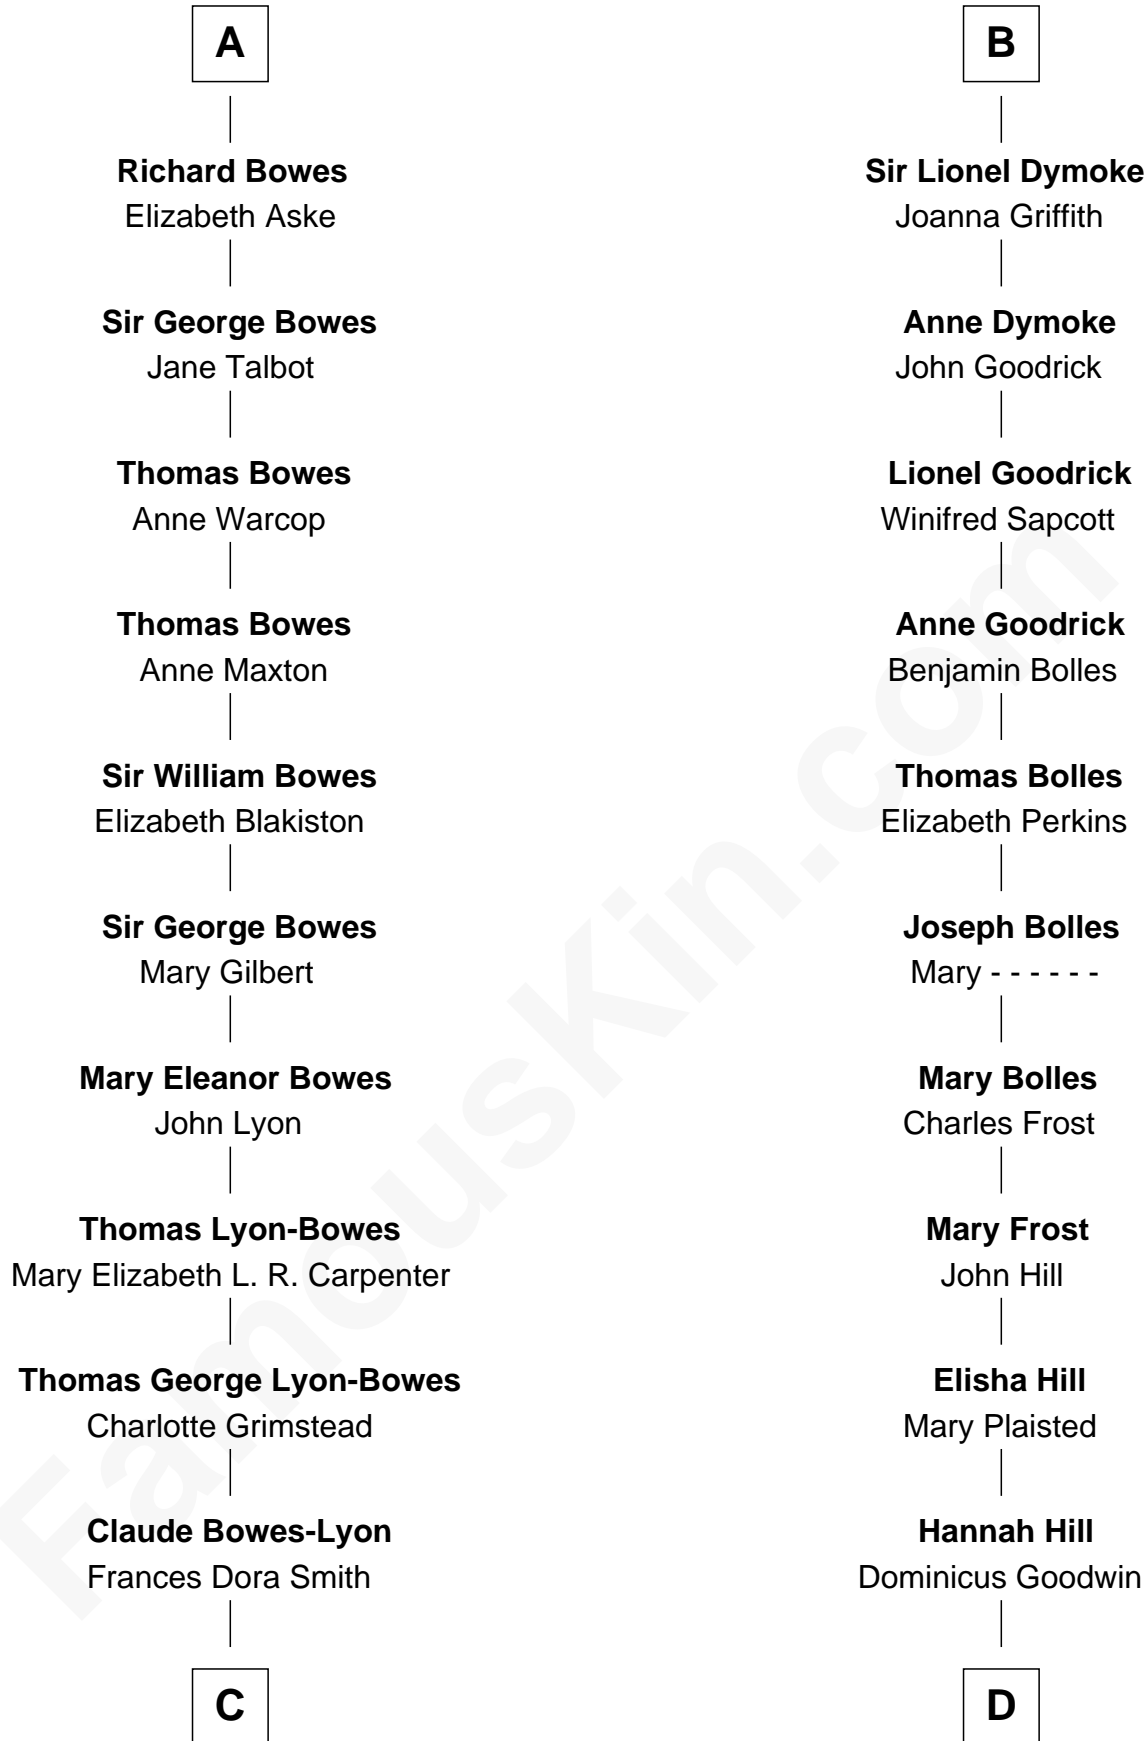

FamousKin.com Relationship Chart of

Queen Elizabeth II

Queen of the United Kingdom

18th cousin 1 time removed of

Ichabod Goodwin

27th Governor of New Hampshire

C

Claude George Bowes-Lyon
Cecilia Nina Cavendish-Bentinck

Elizabeth Bowes-Lyon
George VI, King of the United Kingdom

Queen Elizabeth II
Queen of the United Kingdom

D

Samuel Goodwin
Anna Thompson Gerrish

Ichabod Goodwin
27th Governor of New Hampshire

FamousKin.com