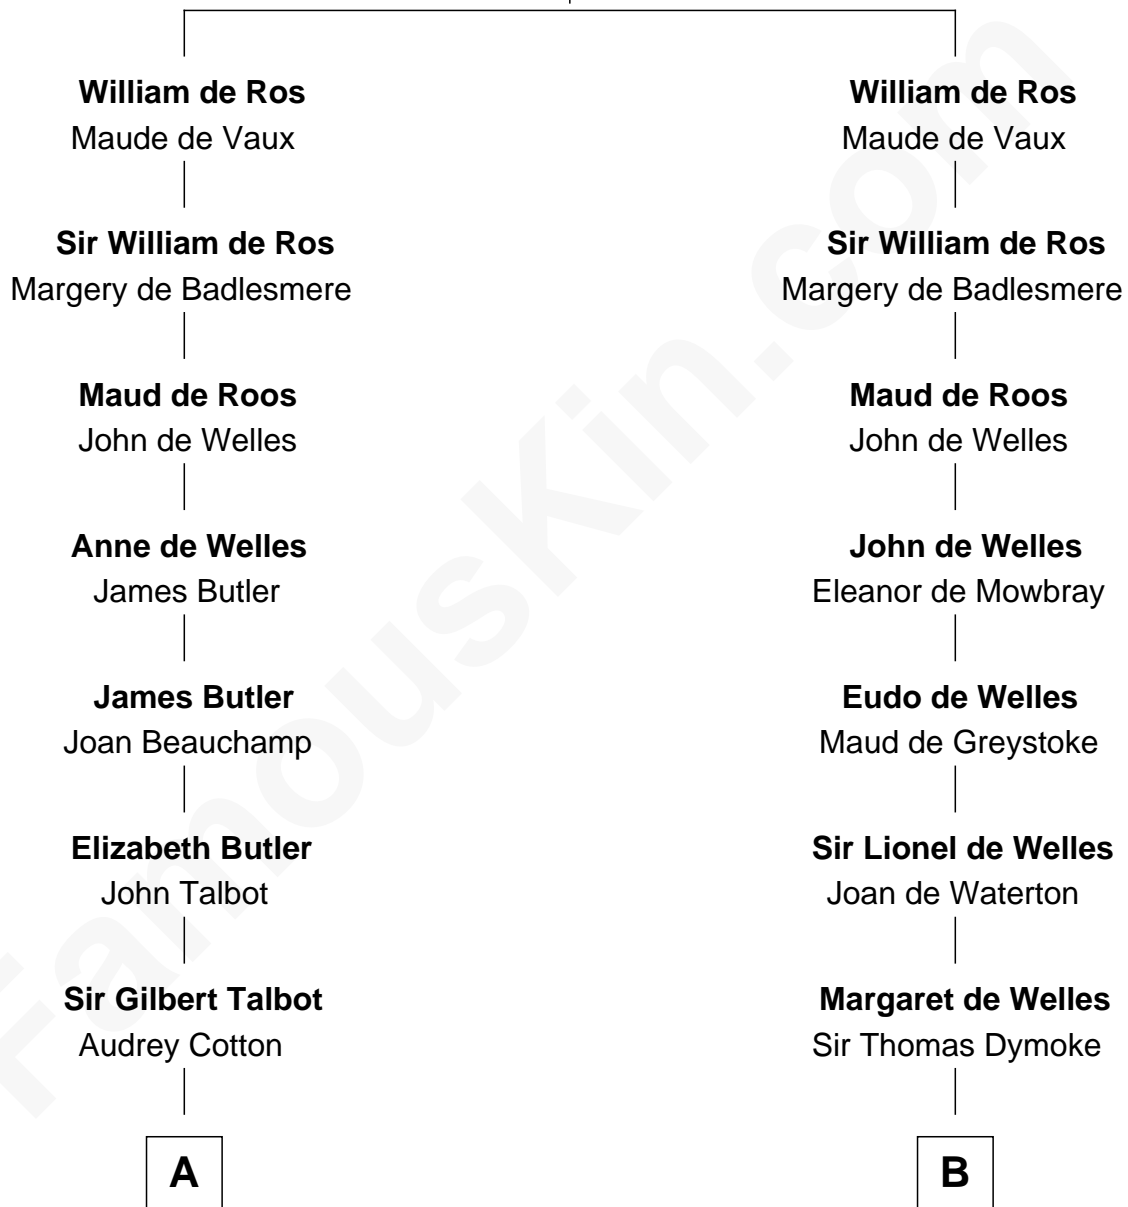

FamousKin.com Relationship Chart of

Queen Elizabeth II

Queen of the United Kingdom

18th cousin 2 times removed of

Ichabod Goodwin

27th Governor of New Hampshire

Sir Robert de Ros

Isabel de Aubeney

C

Claude Bowes-Lyon
Frances Dora Smith

Claude George Bowes-Lyon
Cecilia Nina Cavendish-Bentinck

Elizabeth Bowes-Lyon
George VI, King of the United Kingdom

Queen Elizabeth II
Queen of the United Kingdom

D

Samuel Goodwin
Anna Thompson Gerrish

Ichabod Goodwin
27th Governor of New Hampshire

FamousKin.com