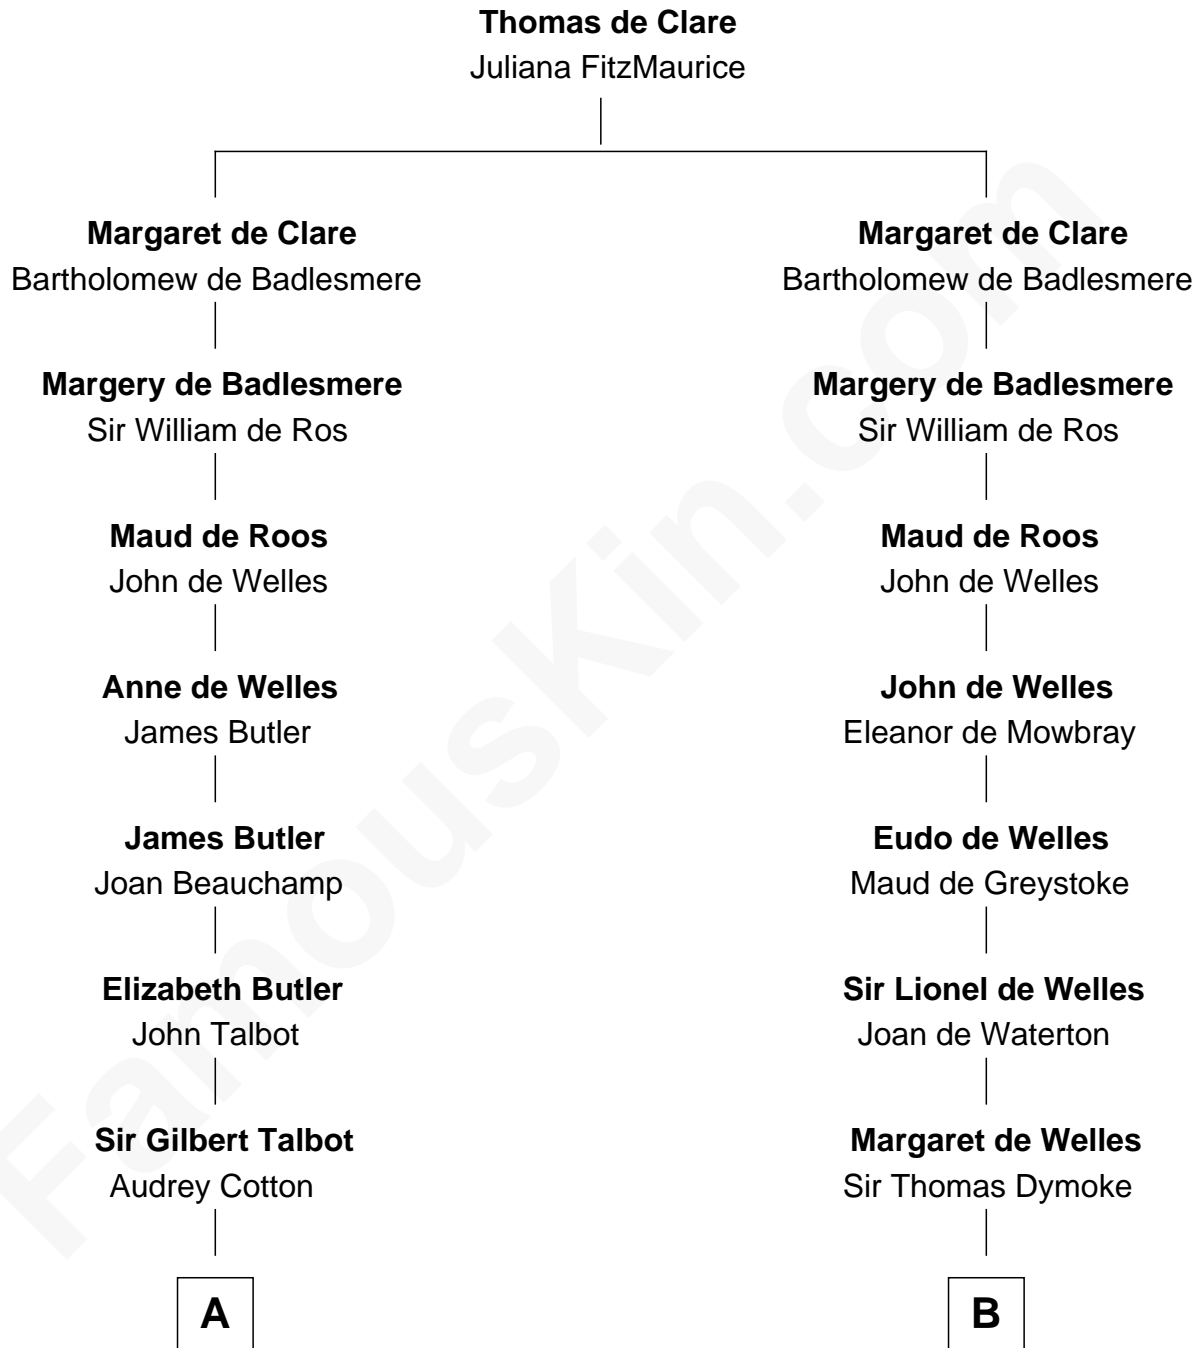

FamousKin.com Relationship Chart of

Queen Elizabeth II

Queen of the United Kingdom

18th cousin 2 times removed of

Ichabod Goodwin

27th Governor of New Hampshire

C

Claude Bowes-Lyon
Frances Dora Smith

Claude George Bowes-Lyon
Cecilia Nina Cavendish-Bentinck

Elizabeth Bowes-Lyon
George VI, King of the United Kingdom

Queen Elizabeth II
Queen of the United Kingdom

D

Samuel Goodwin
Anna Thompson Gerrish

Ichabod Goodwin
27th Governor of New Hampshire