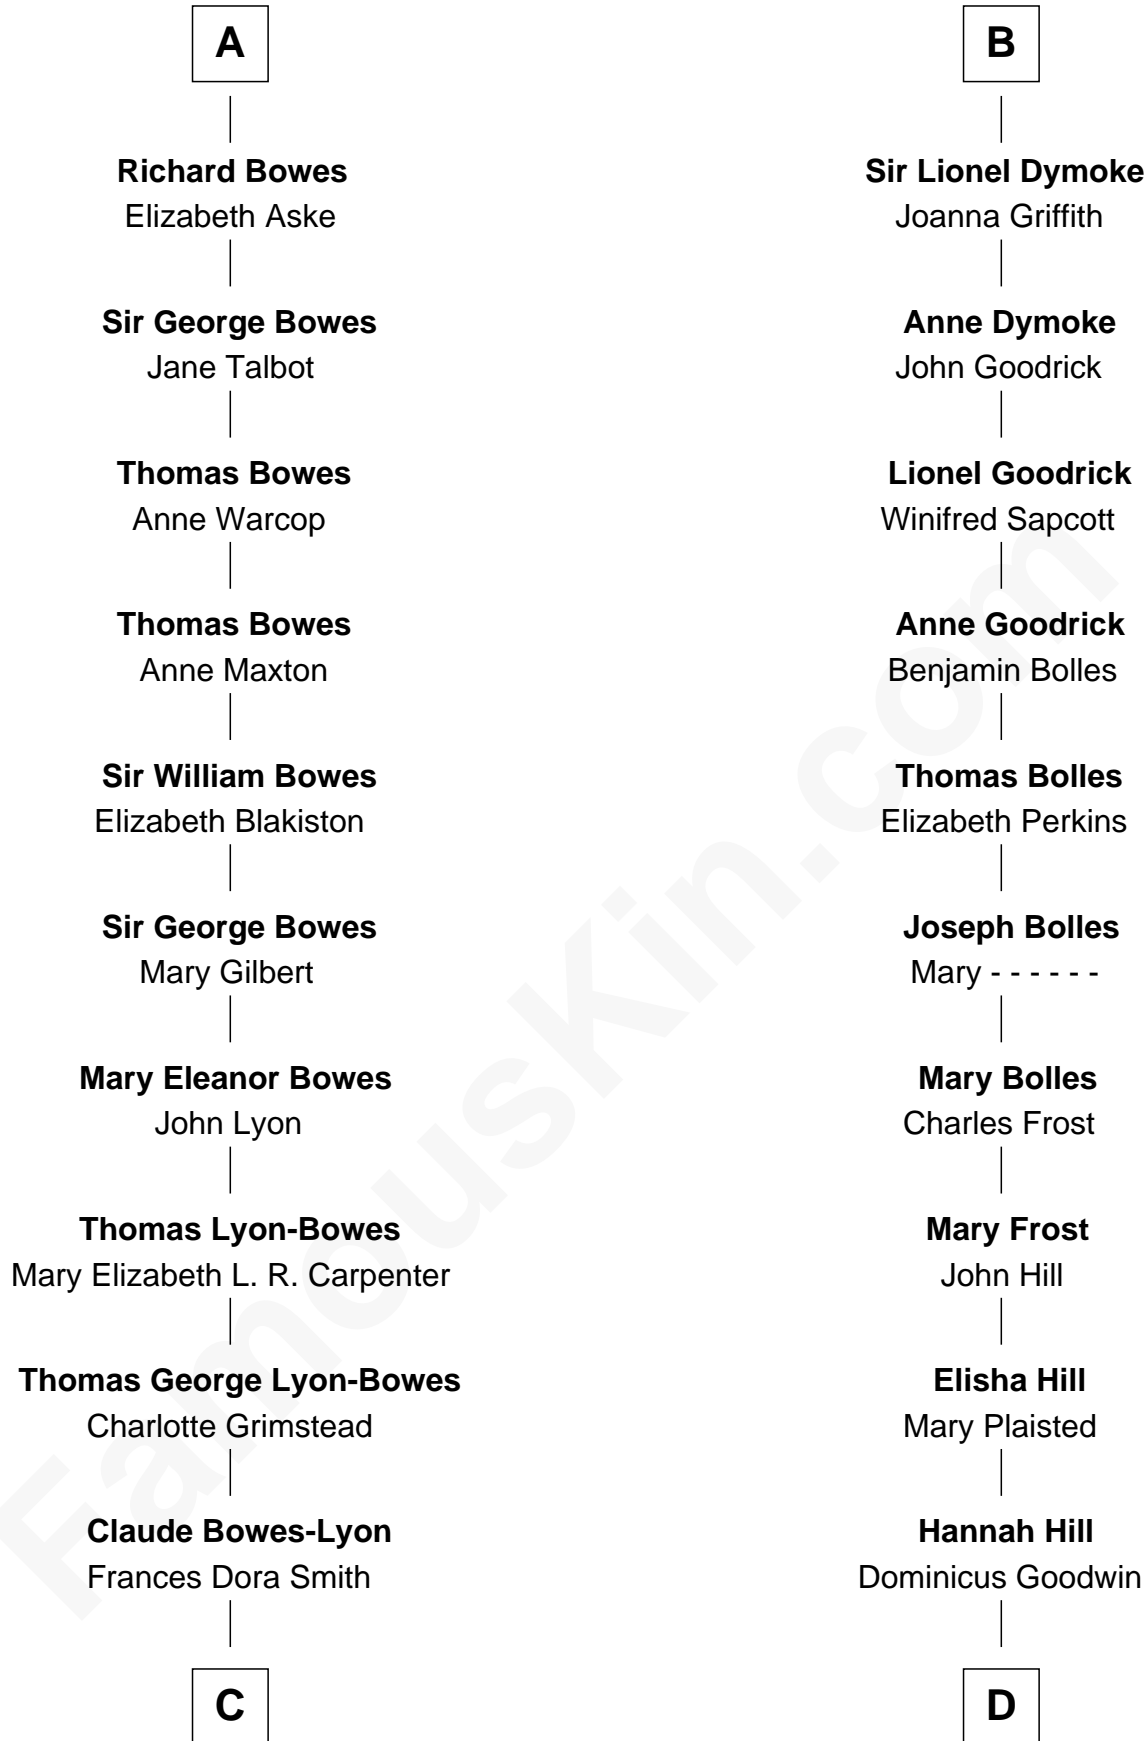

# FamousKin.com Relationship Chart of

**Queen Elizabeth II**

*Queen of the United Kingdom*

18th cousin 1 time removed of

**Ichabod Goodwin**

*27th Governor of New Hampshire*

**Sir Edmund Mortimer**

Margaret de Fiennes

**C**

**Claude George Bowes-Lyon**  
Cecilia Nina Cavendish-Bentinck

**Elizabeth Bowes-Lyon**  
George VI, King of the United Kingdom

**Queen Elizabeth II**  
*Queen of the United Kingdom*

**D**

**Samuel Goodwin**  
Anna Thompson Gerrish

**Ichabod Goodwin**  
*27th Governor of New Hampshire*

FamousKin.com