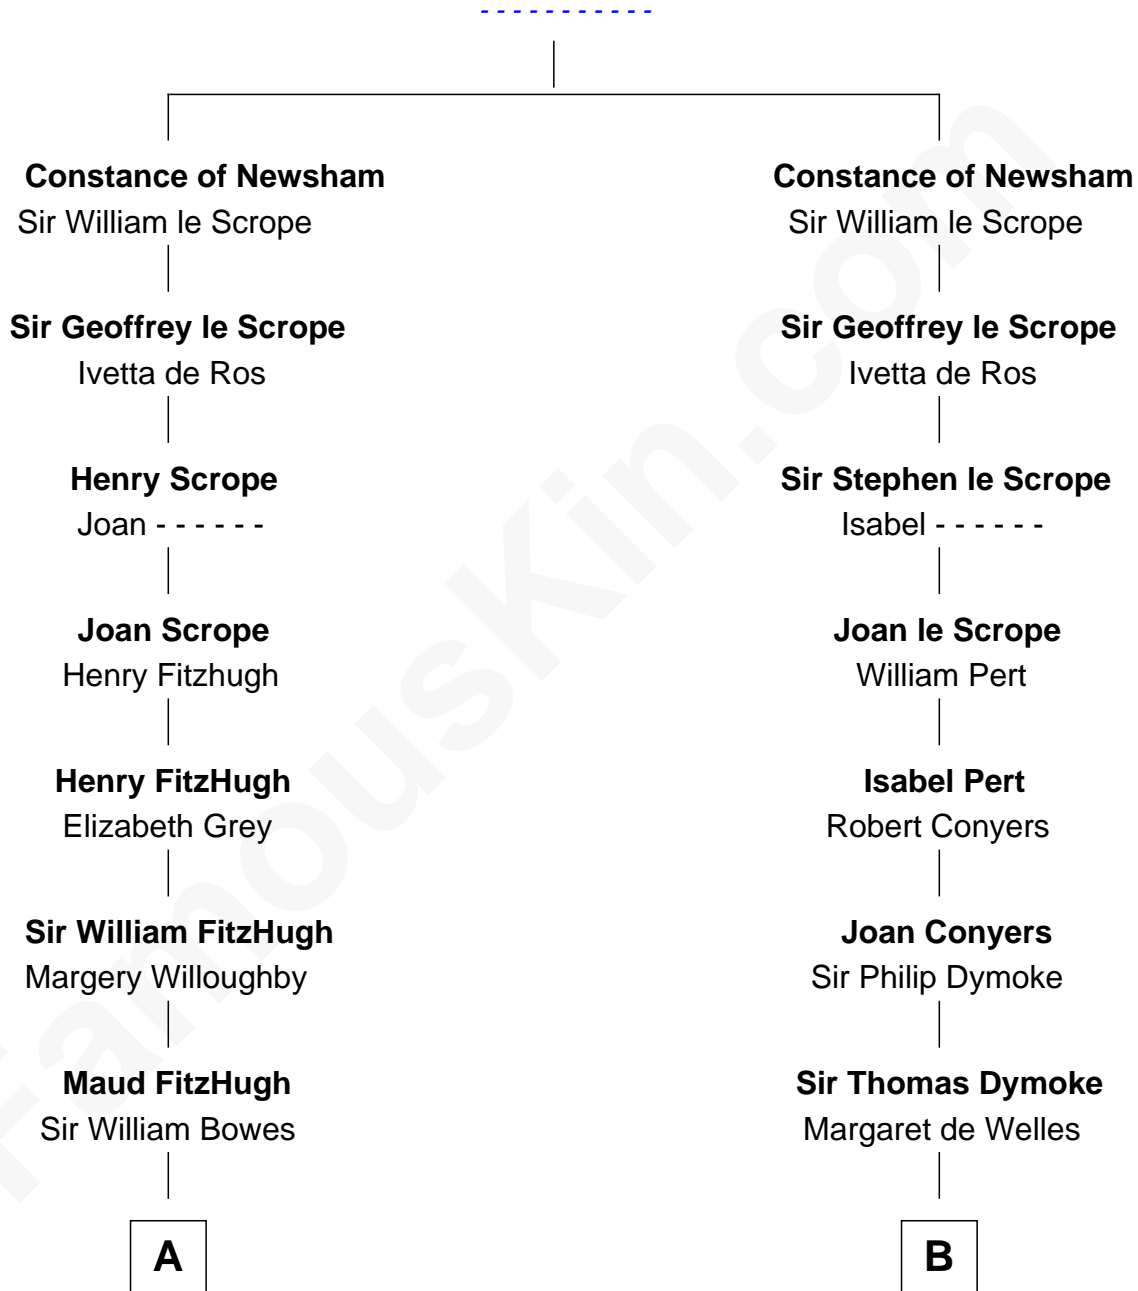

FamousKin.com Relationship Chart of

Queen Elizabeth II

Queen of the United Kingdom

18th cousin 2 times removed of

Ichabod Goodwin

27th Governor of New Hampshire

Thomas of Newsham

C

Claude Bowes-Lyon
Frances Dora Smith

Claude George Bowes-Lyon
Cecilia Nina Cavendish-Bentinck

Elizabeth Bowes-Lyon
George VI, King of the United Kingdom

Queen Elizabeth II
Queen of the United Kingdom

D

Samuel Goodwin
Anna Thompson Gerrish

Ichabod Goodwin
27th Governor of New Hampshire

FamousKin.com