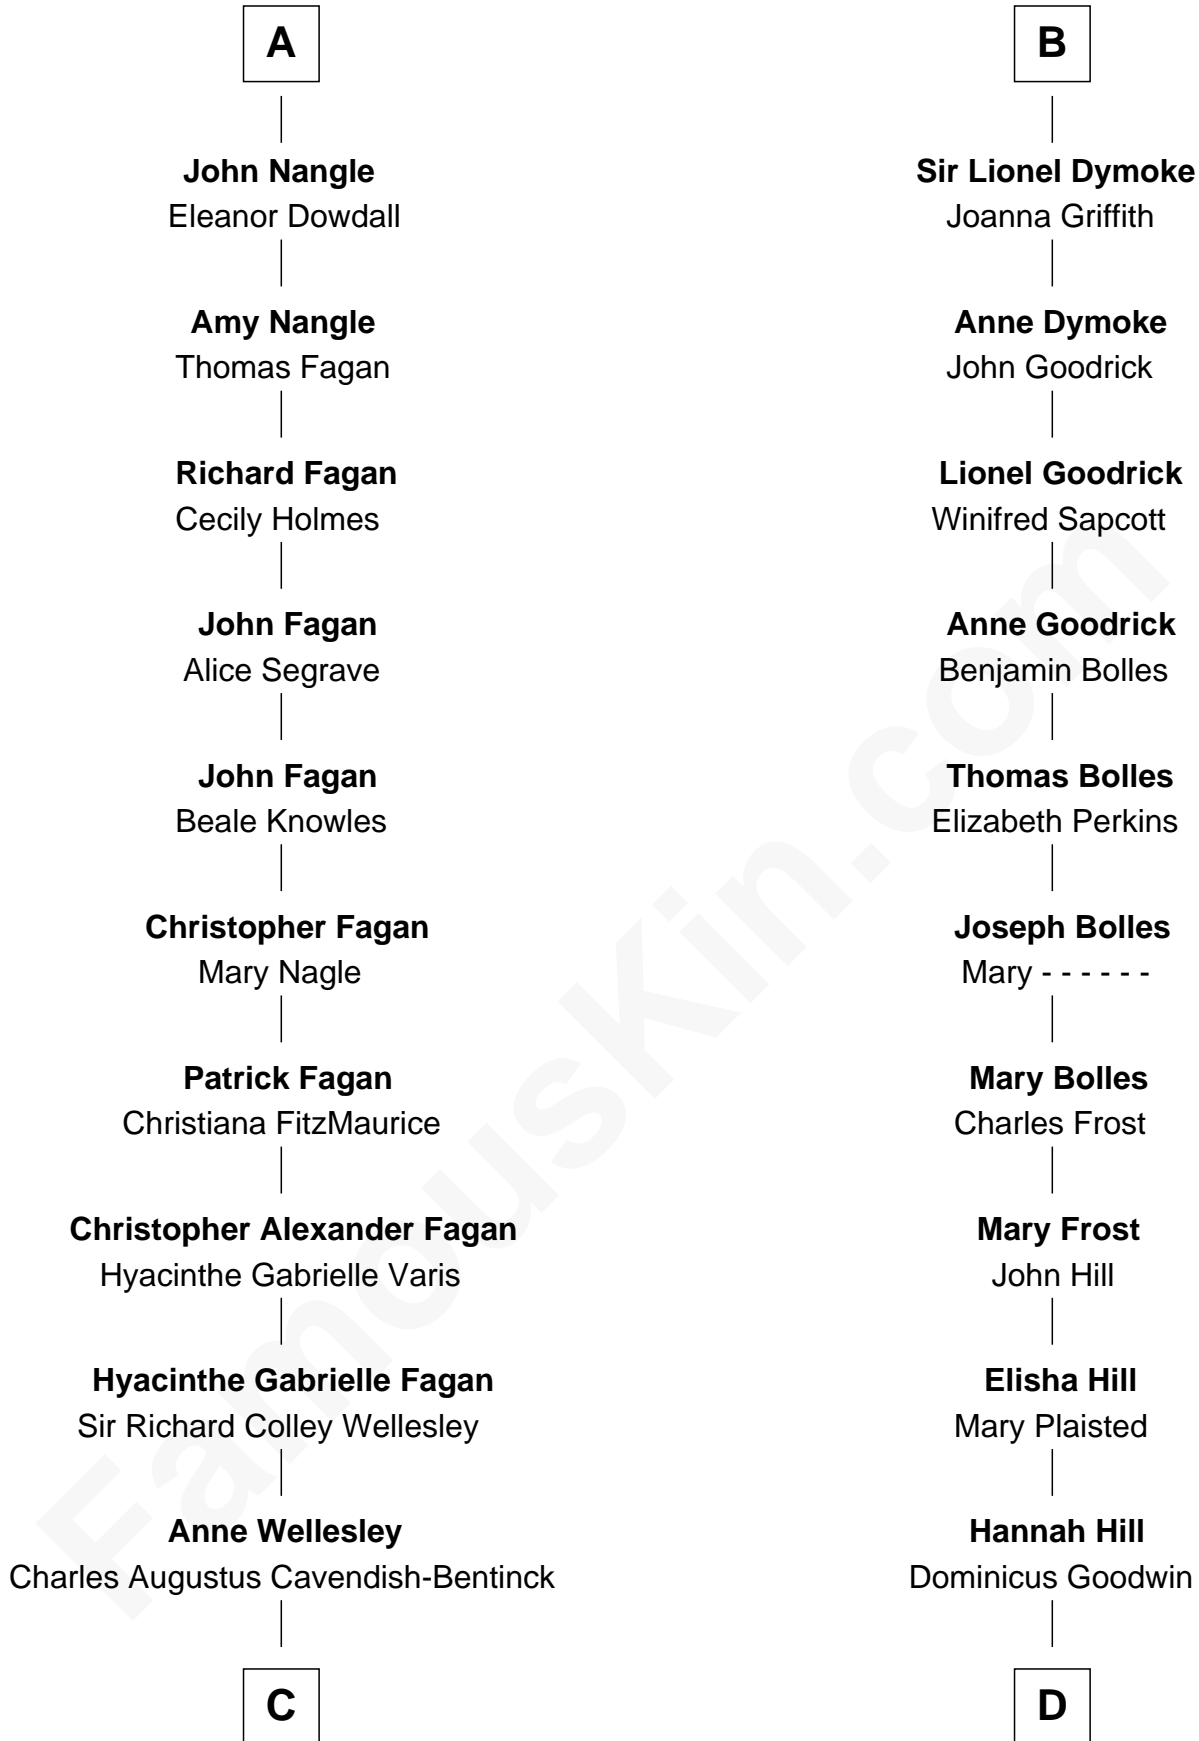

FamousKin.com Relationship Chart of

Queen Elizabeth II

Queen of the United Kingdom

18th cousin 2 times removed of

Ichabod Goodwin

27th Governor of New Hampshire

Sir Roger de Hales

Alice Skogan

Queen of the United Kingdom

D

Samuel Goodwin

Anna Thompson Gerrish

Ichabod Goodwin

27th Governor of New Hampshire

FamousKin.com