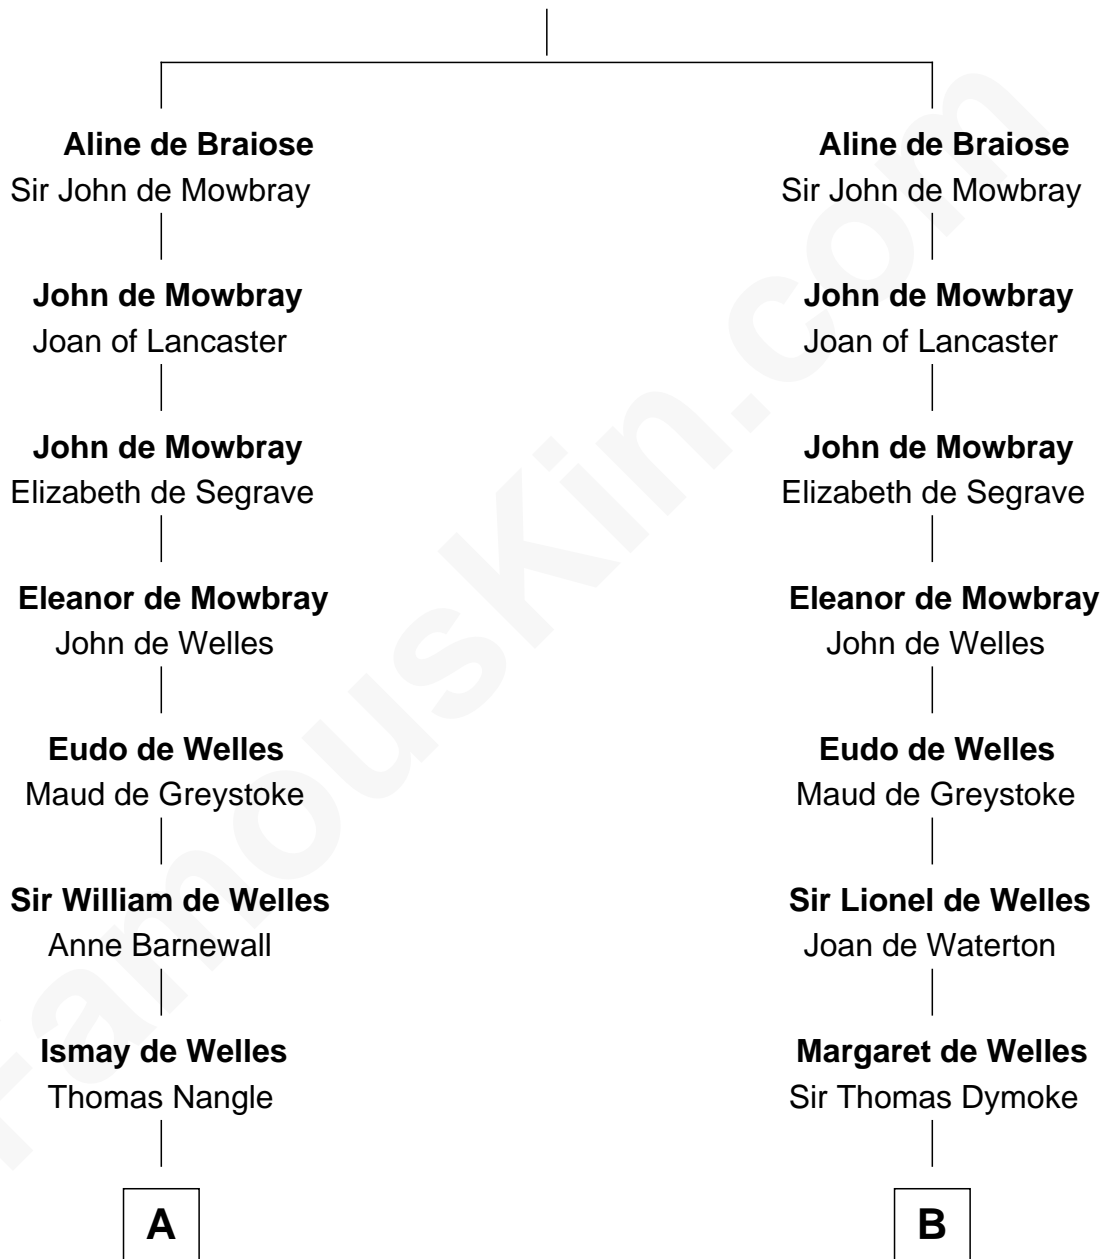

FamousKin.com Relationship Chart of

Queen Elizabeth II

Queen of the United Kingdom

18th cousin 2 times removed of

Ichabod Goodwin

27th Governor of New Hampshire

William de Braiose

C

Rev. Charles William Cavendish-Bentinck

Caroline Louisa Burnaby

Cecilia Nina Cavendish-Bentinck

Claude George Bowes-Lyon

Elizabeth Bowes-Lyon

George VI, King of the United Kingdom

Queen Elizabeth II

Queen of the United Kingdom

D

Samuel Goodwin

Anna Thompson Gerrish

Ichabod Goodwin

27th Governor of New Hampshire

FamousKin.com