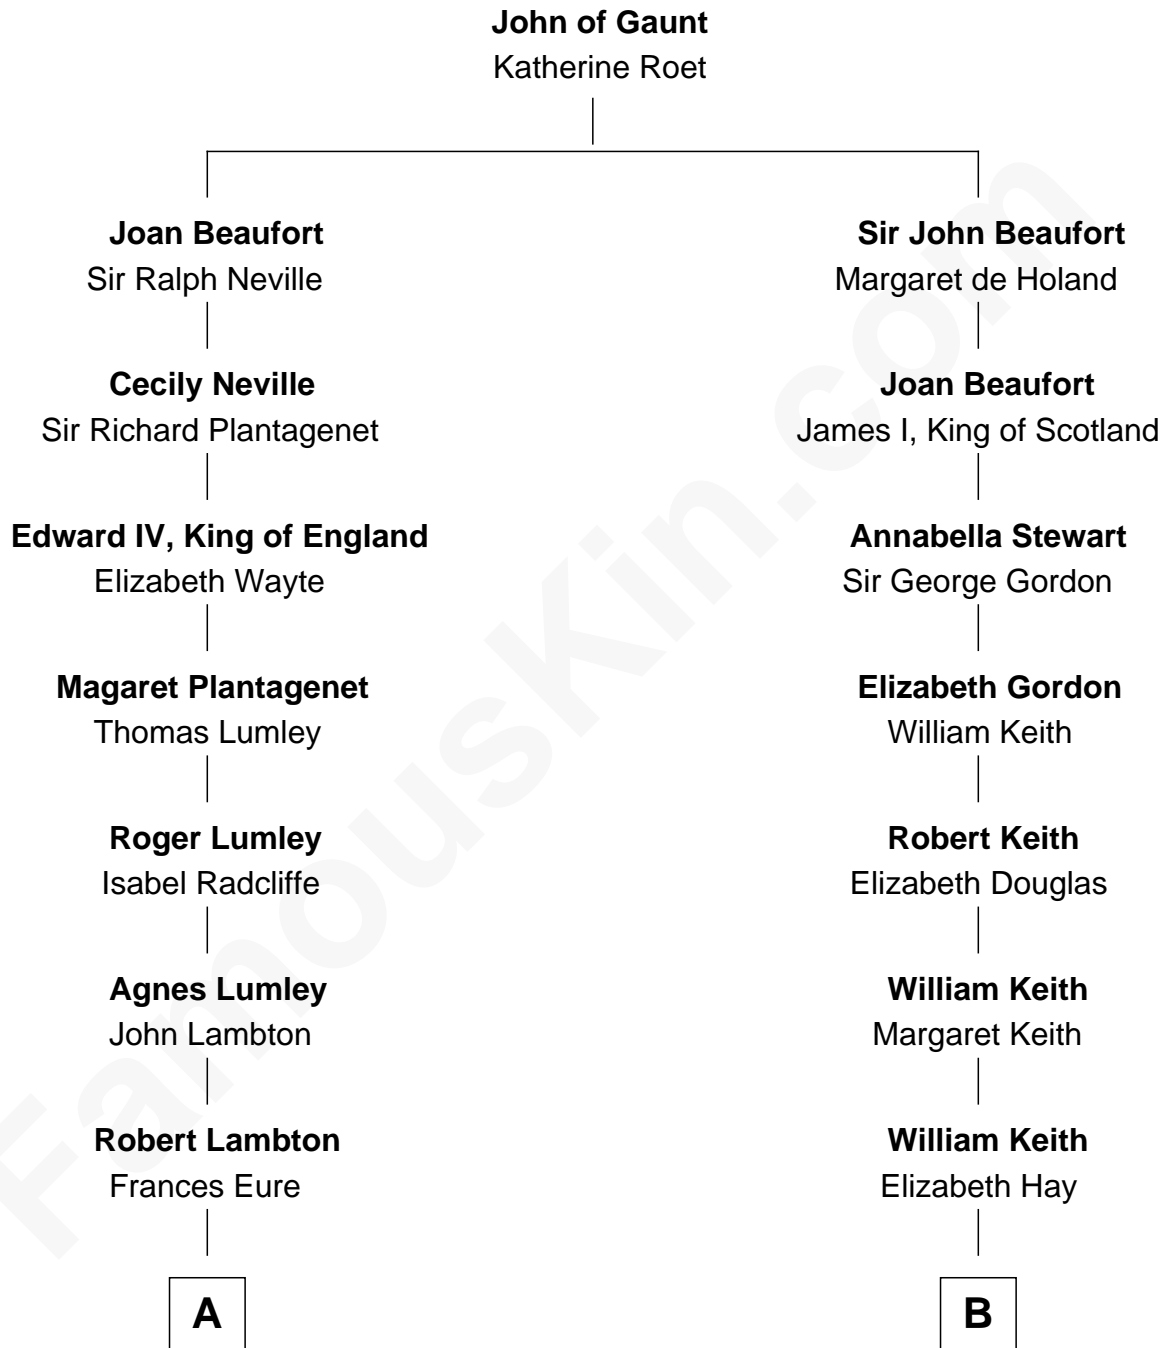

# FamousKin.com Relationship Chart of

**Queen Elizabeth II**

*Queen of the United Kingdom*

18th cousin 1 time removed of

**Wernher von Braun**

*Rocket Scientist*

**C**

**Elizabeth Bowes-Lyon**

George VI, King of the United Kingdom

**Queen Elizabeth II**

*Queen of the United Kingdom*

**D**

**Marie Eleonore Dorothea von Below**

Wernher von Quistorp

**Emmy von Quistorp**

Magnus von Braun

**Wernher von Braun**

*Rocket Scientist*

FamousKin.com