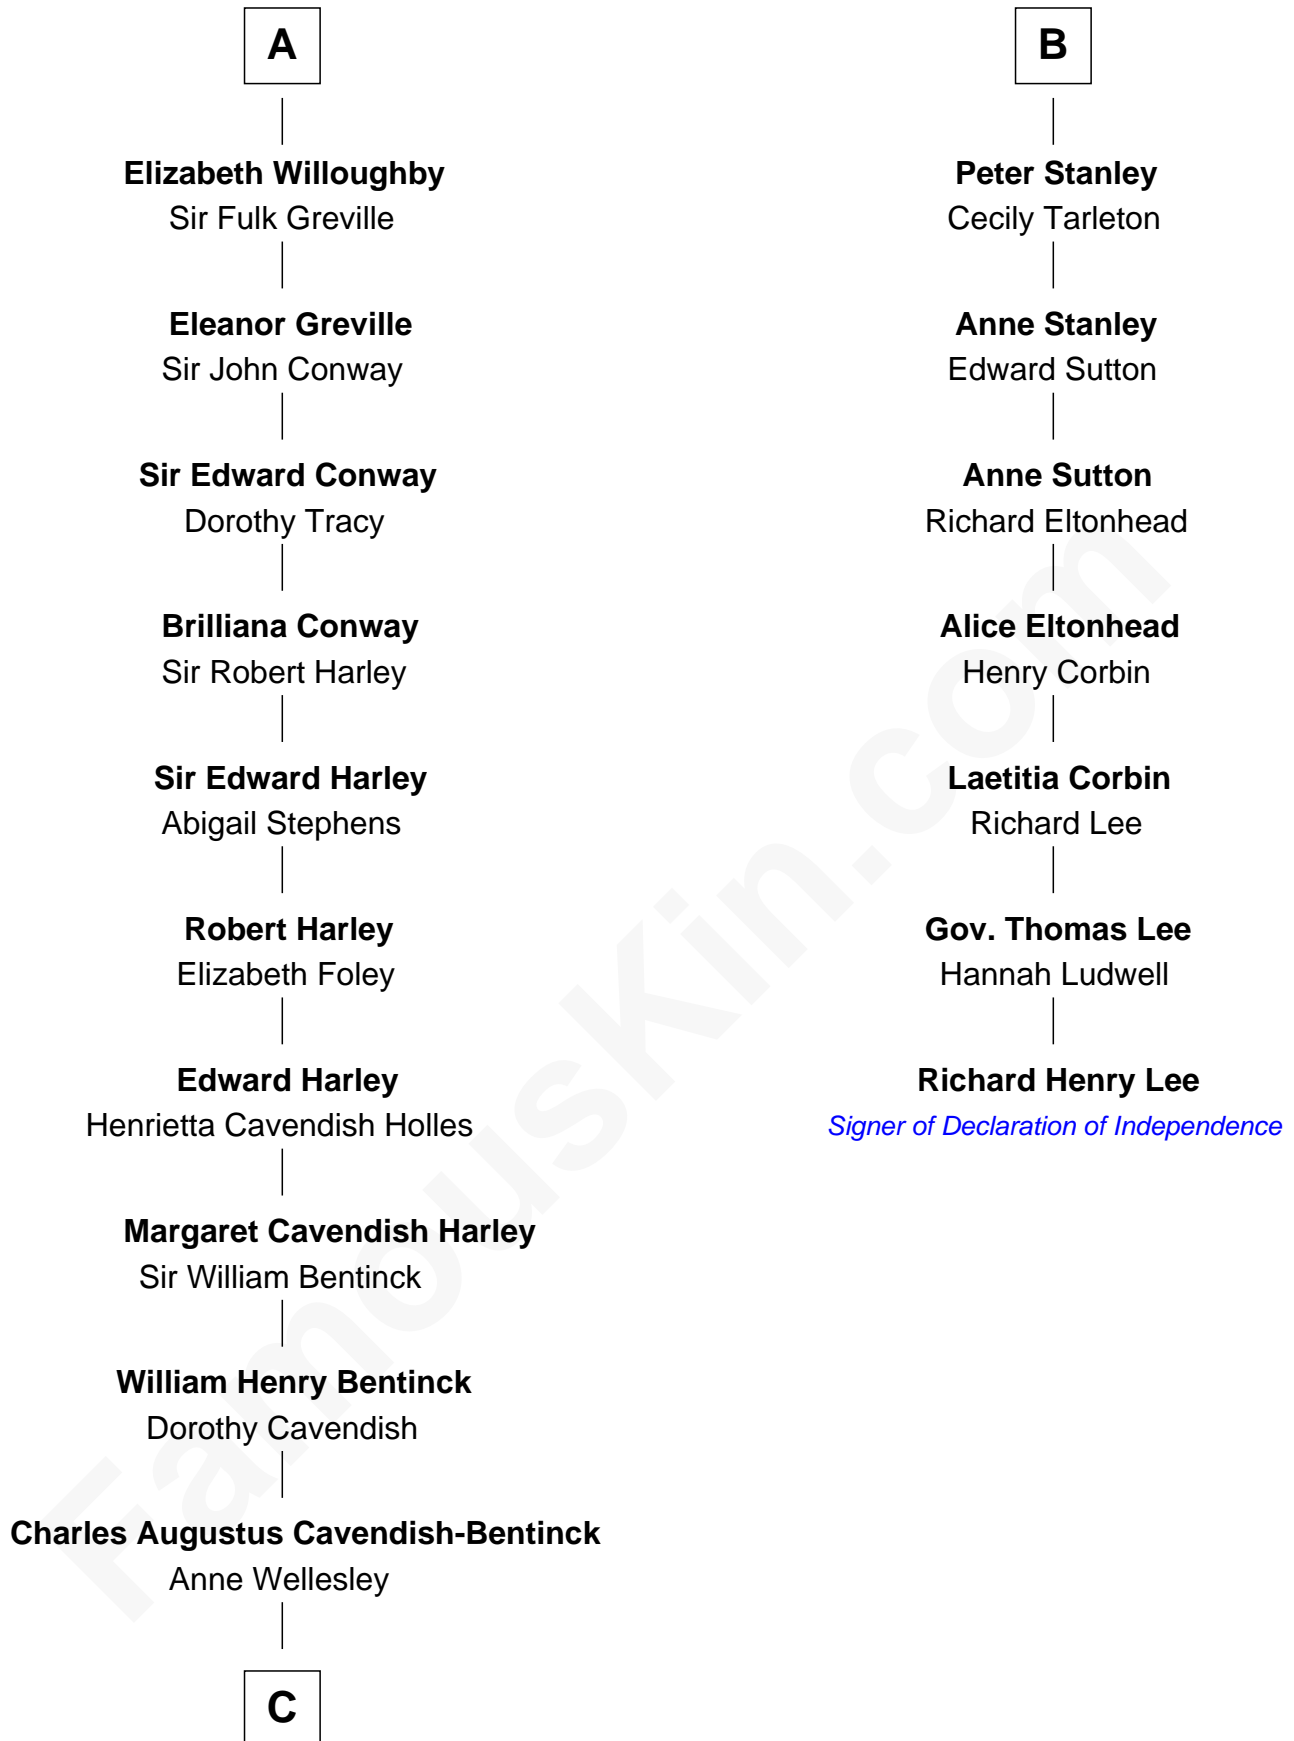

FamousKin.com

Relationship Chart of

Queen Elizabeth II

Queen of the United Kingdom

13th cousin 7 times removed of

Richard Henry Lee

Signer of the Declaration of Independence

Katherine de Hastang

Ralph de Stafford

C

Rev. Charles William Cavendish-Bentinck

Caroline Louisa Burnaby

Cecilia Nina Cavendish-Bentinck

Claude George Bowes-Lyon

Elizabeth Bowes-Lyon

George VI, King of the United Kingdom