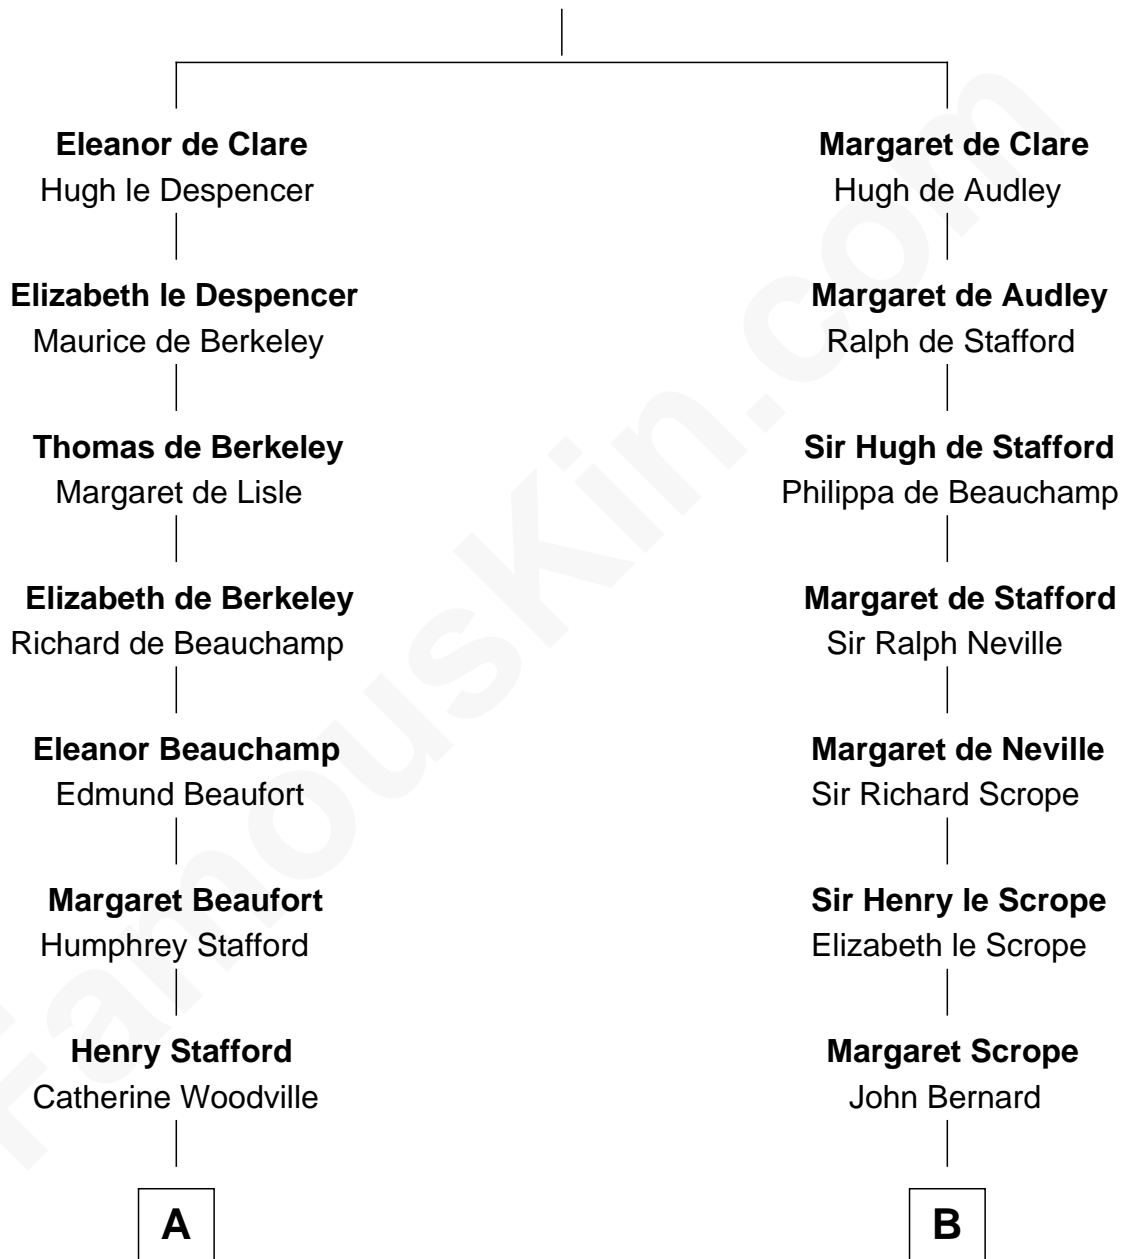

Sir Gilbert de Clare

Joan of Acre