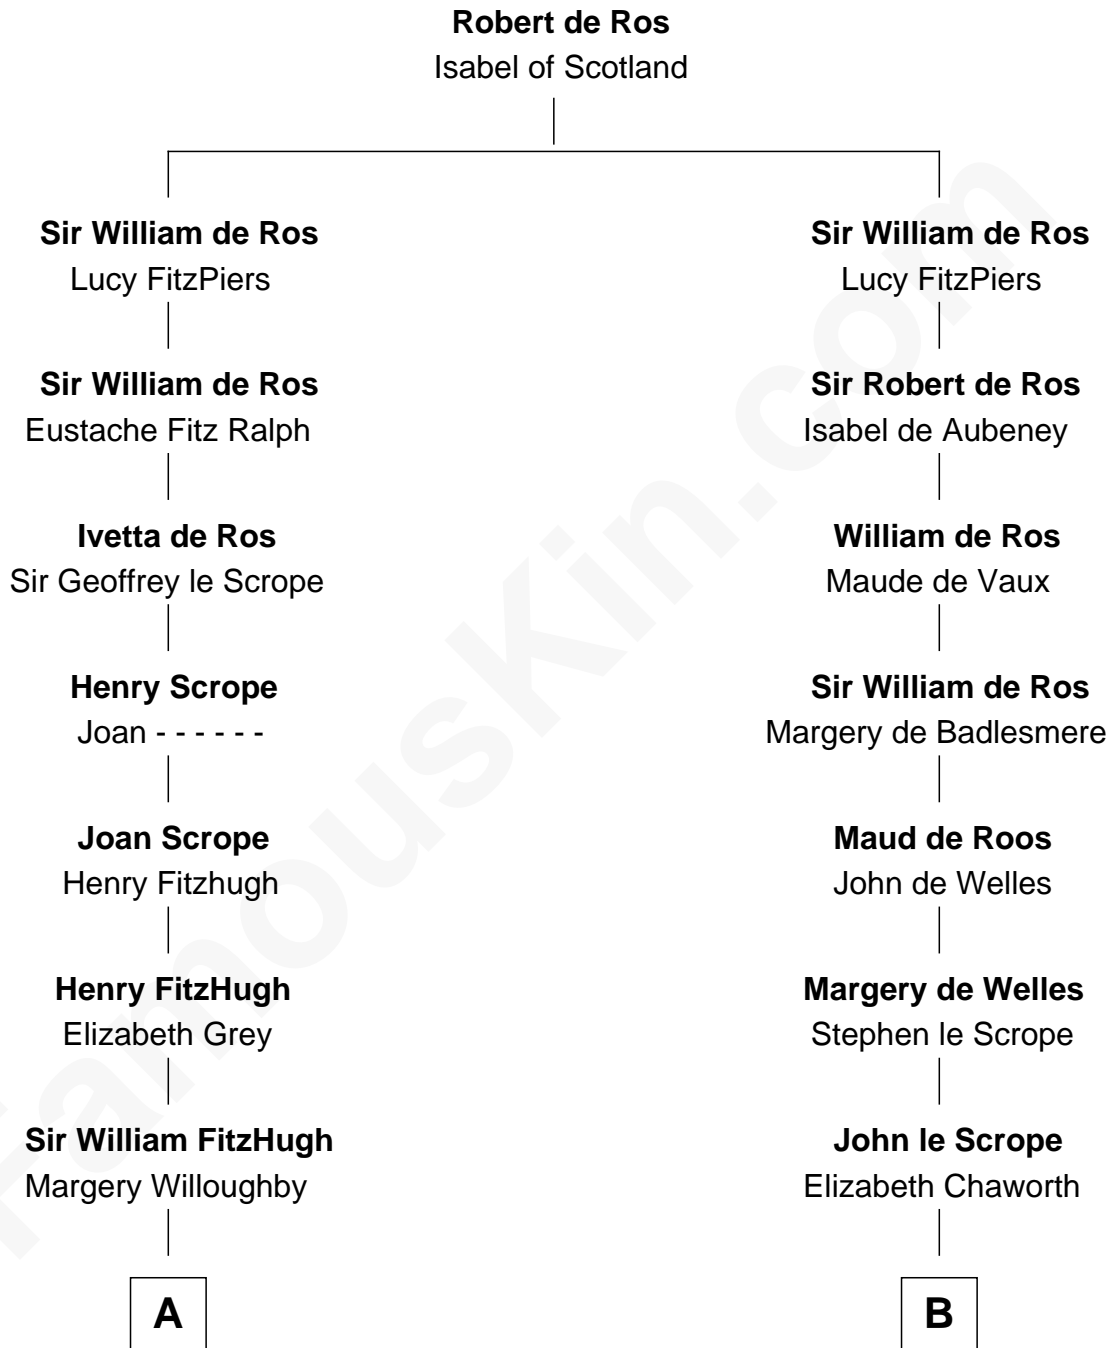

FamousKin.com Relationship Chart of

Queen Elizabeth II

Queen of the United Kingdom

17th cousin 4 times removed of

Richard Henry Lee

Signer of the Declaration of Independence

C

—
Thomas George Lyon-Bowes

Charlotte Grimstead

—
Claude Bowes-Lyon

Frances Dora Smith

—
Claude George Bowes-Lyon

Cecilia Nina Cavendish-Bentinck

—
Elizabeth Bowes-Lyon

George VI, King of the United Kingdom

—
Queen Elizabeth II

Queen of the United Kingdom