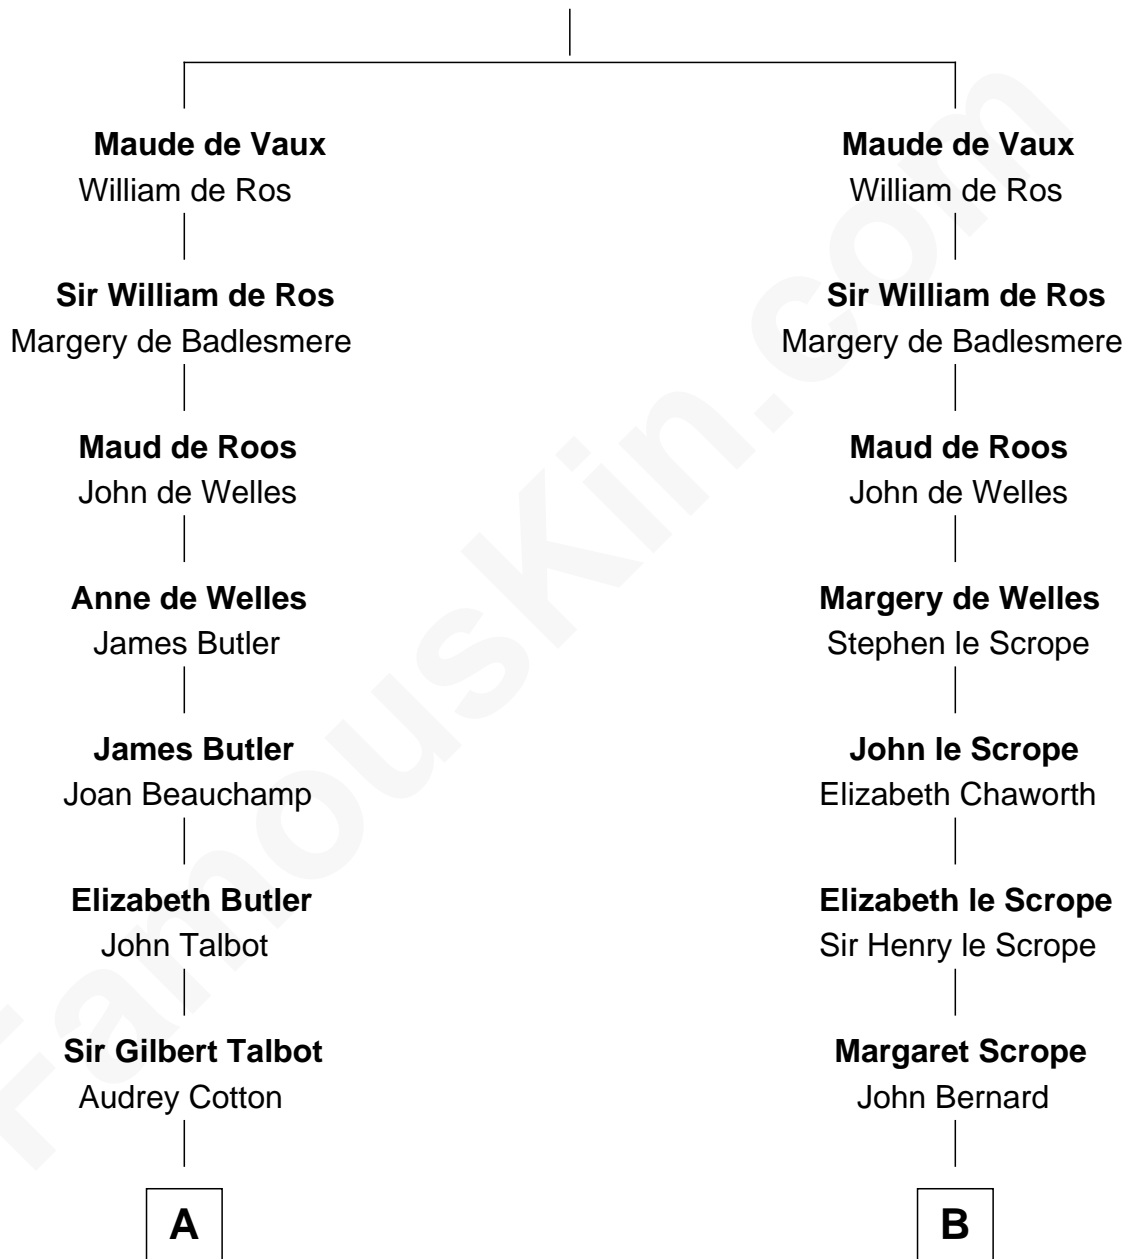

FamousKin.com Relationship Chart of

Queen Elizabeth II

Queen of the United Kingdom

15th cousin 5 times removed of

Richard Henry Lee

Signer of the Declaration of Independence

John de Vaux

C

—
Claude Bowes-Lyon

Frances Dora Smith

—
Claude George Bowes-Lyon

Cecilia Nina Cavendish-Bentinck

—
Elizabeth Bowes-Lyon

George VI, King of the United Kingdom

—
Queen Elizabeth II

Queen of the United Kingdom