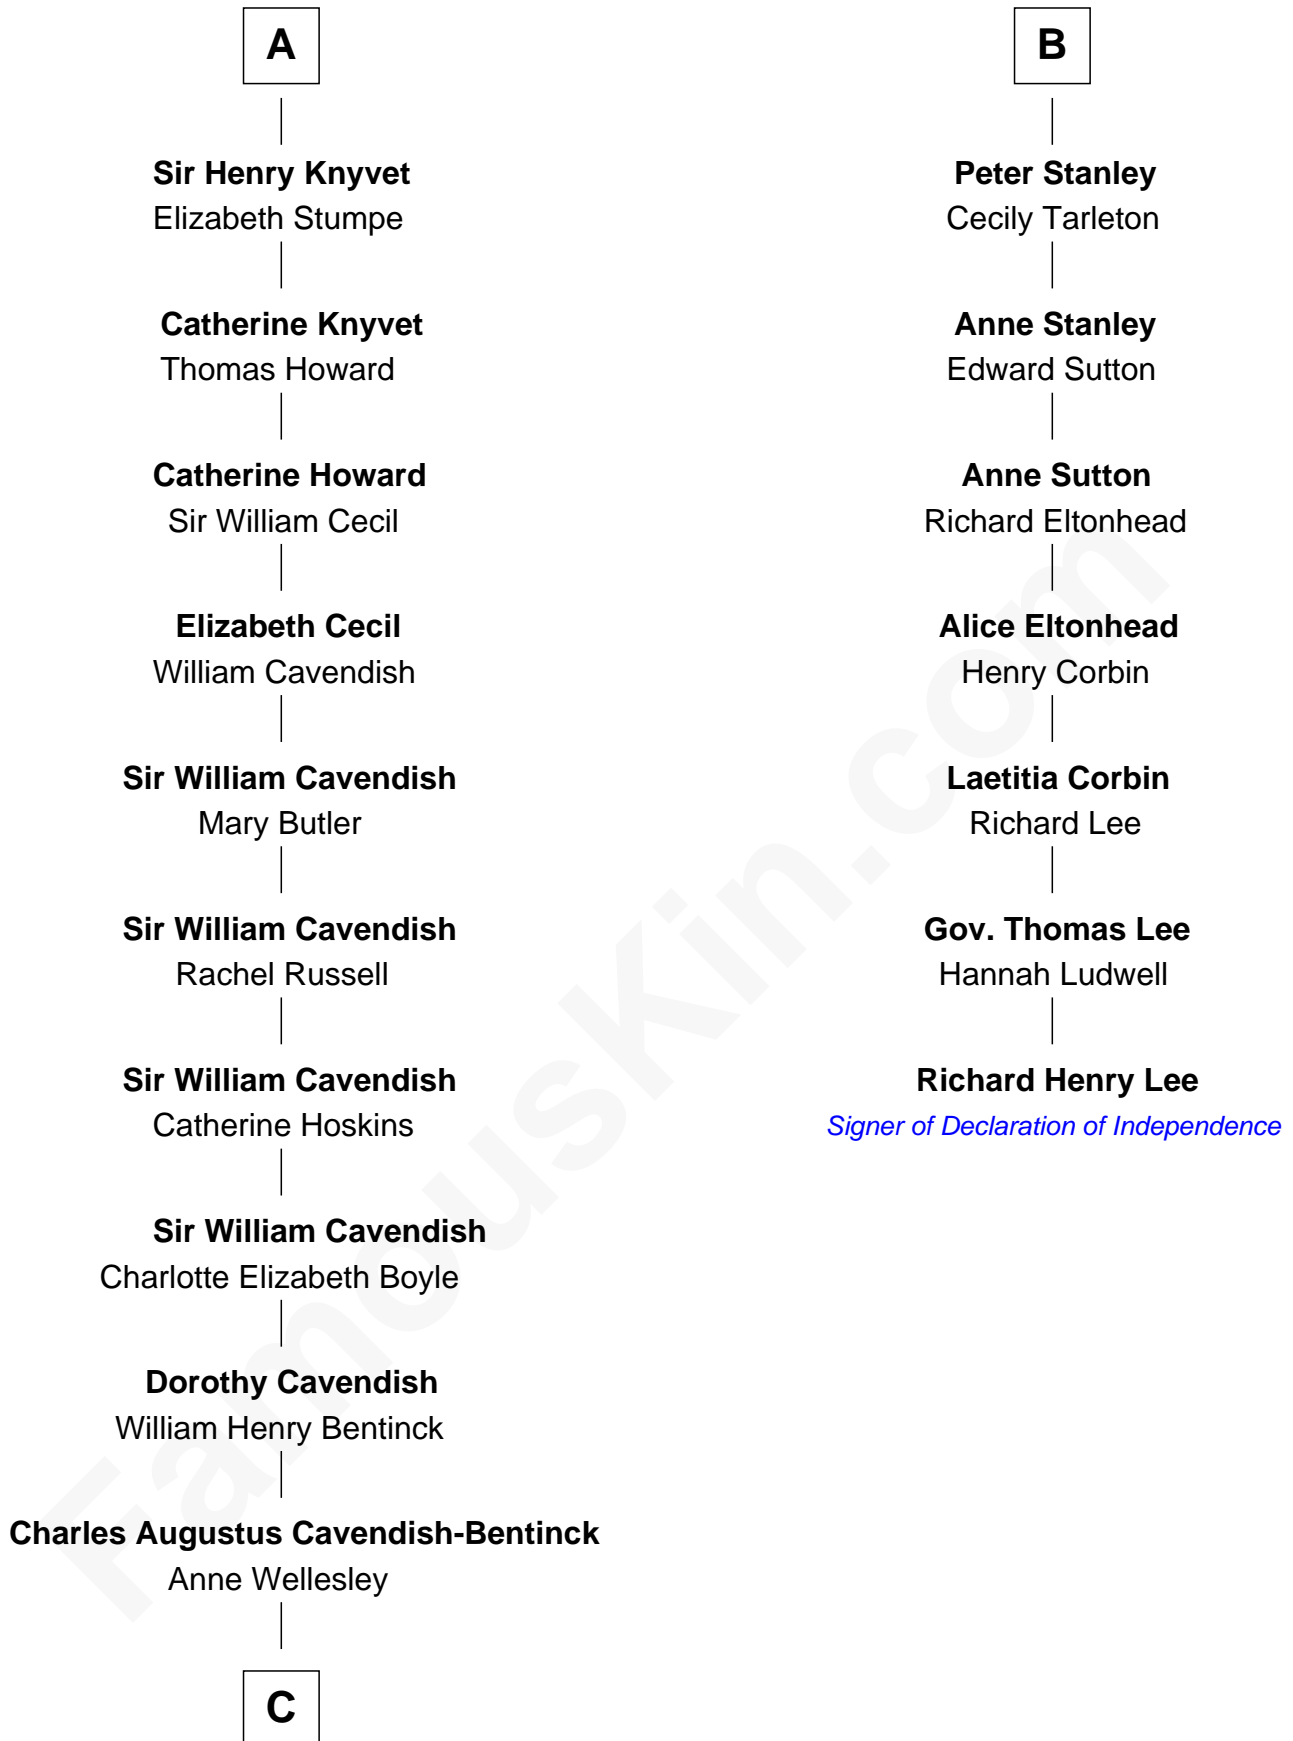

FamousKin.com

Relationship Chart of

Queen Elizabeth II

Queen of the United Kingdom

13th cousin 7 times removed of

Richard Henry Lee

Signer of the Declaration of Independence

Sir Robert de Holland

Maude la Zouche

C

Rev. Charles William Cavendish-Bentinck

Caroline Louisa Burnaby

Cecilia Nina Cavendish-Bentinck

Claude George Bowes-Lyon

Elizabeth Bowes-Lyon

George VI, King of the United Kingdom