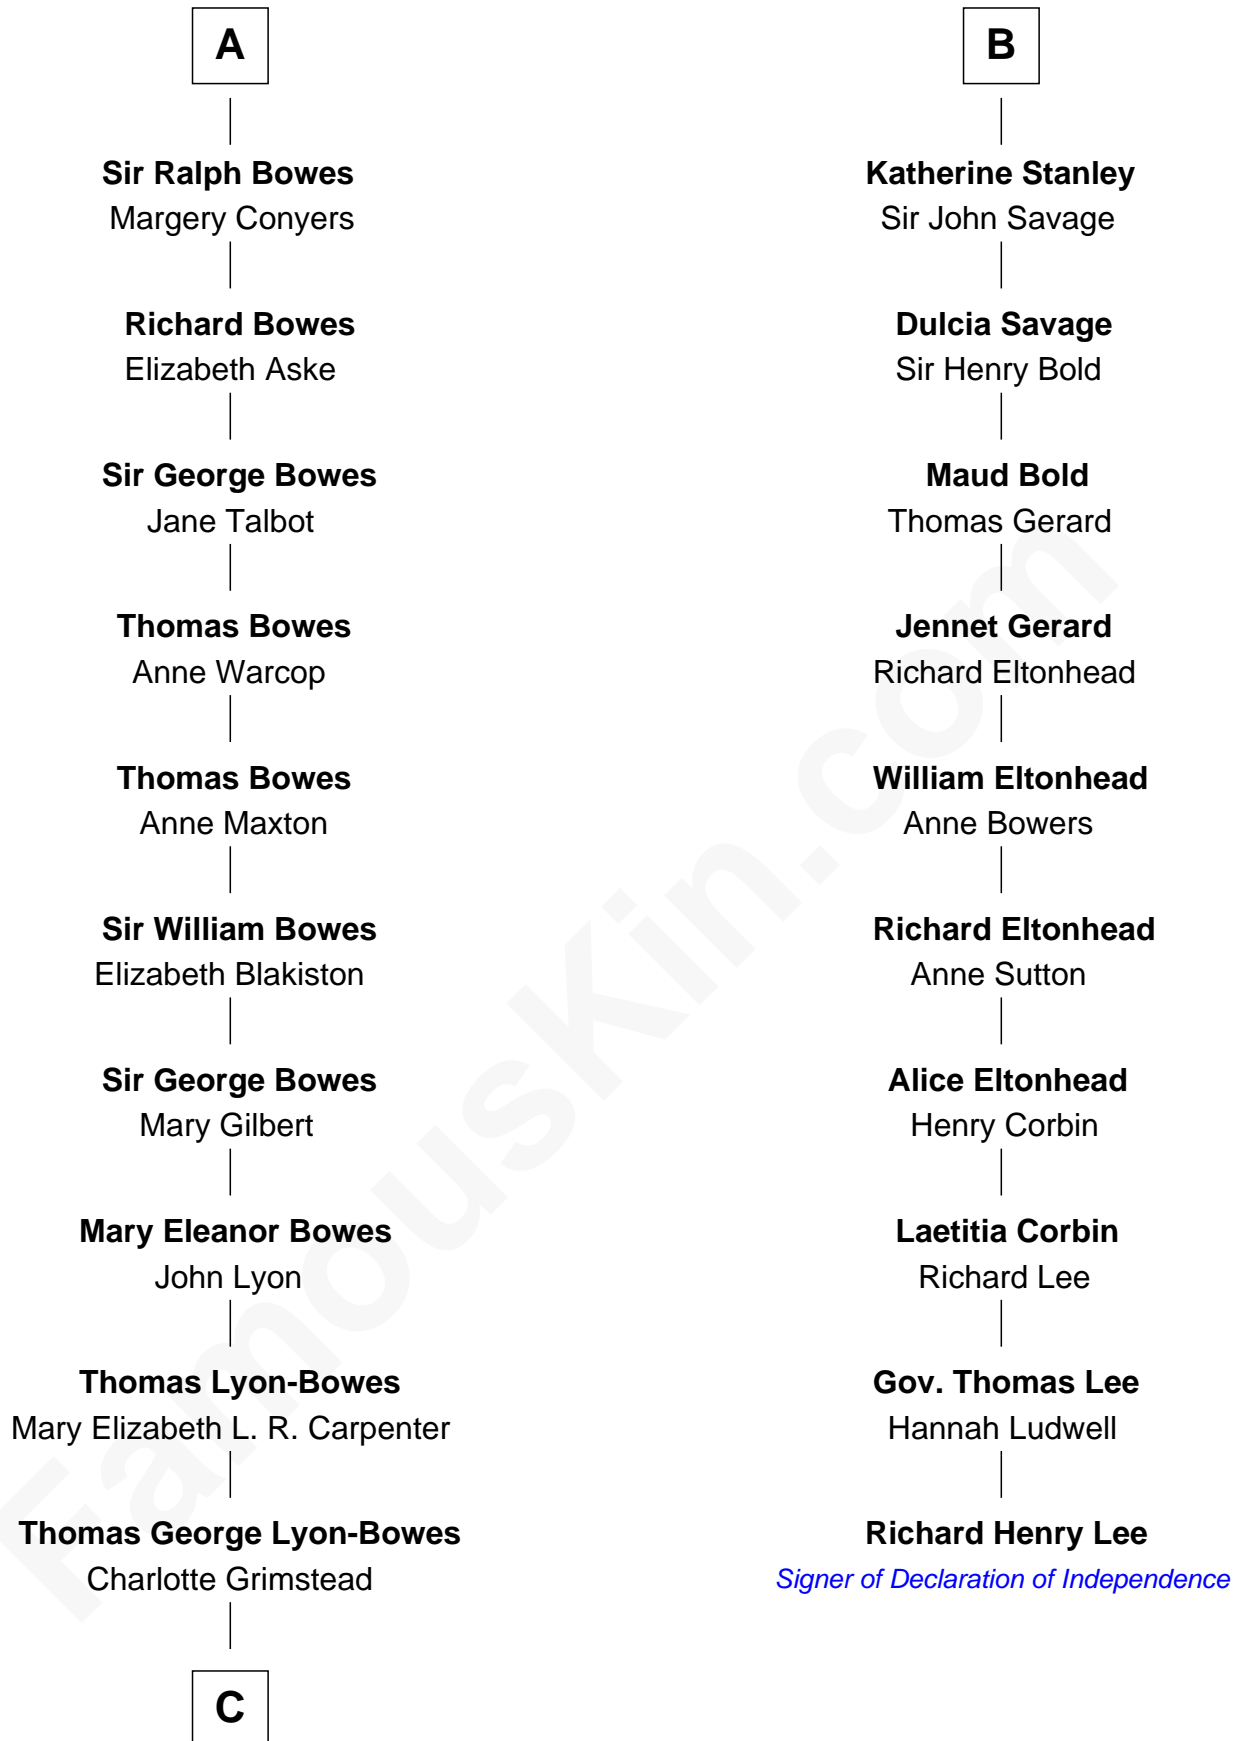

FamousKin.com

Relationship Chart of

Queen Elizabeth II

Queen of the United Kingdom

16th cousin 4 times removed of

Richard Henry Lee

Signer of the Declaration of Independence

Sir Roger de Mortimer

Maud de Brewes

C

—
Claude Bowes-Lyon

Frances Dora Smith

—
Claude George Bowes-Lyon

Cecilia Nina Cavendish-Bentinck

—
Elizabeth Bowes-Lyon

George VI, King of the United Kingdom