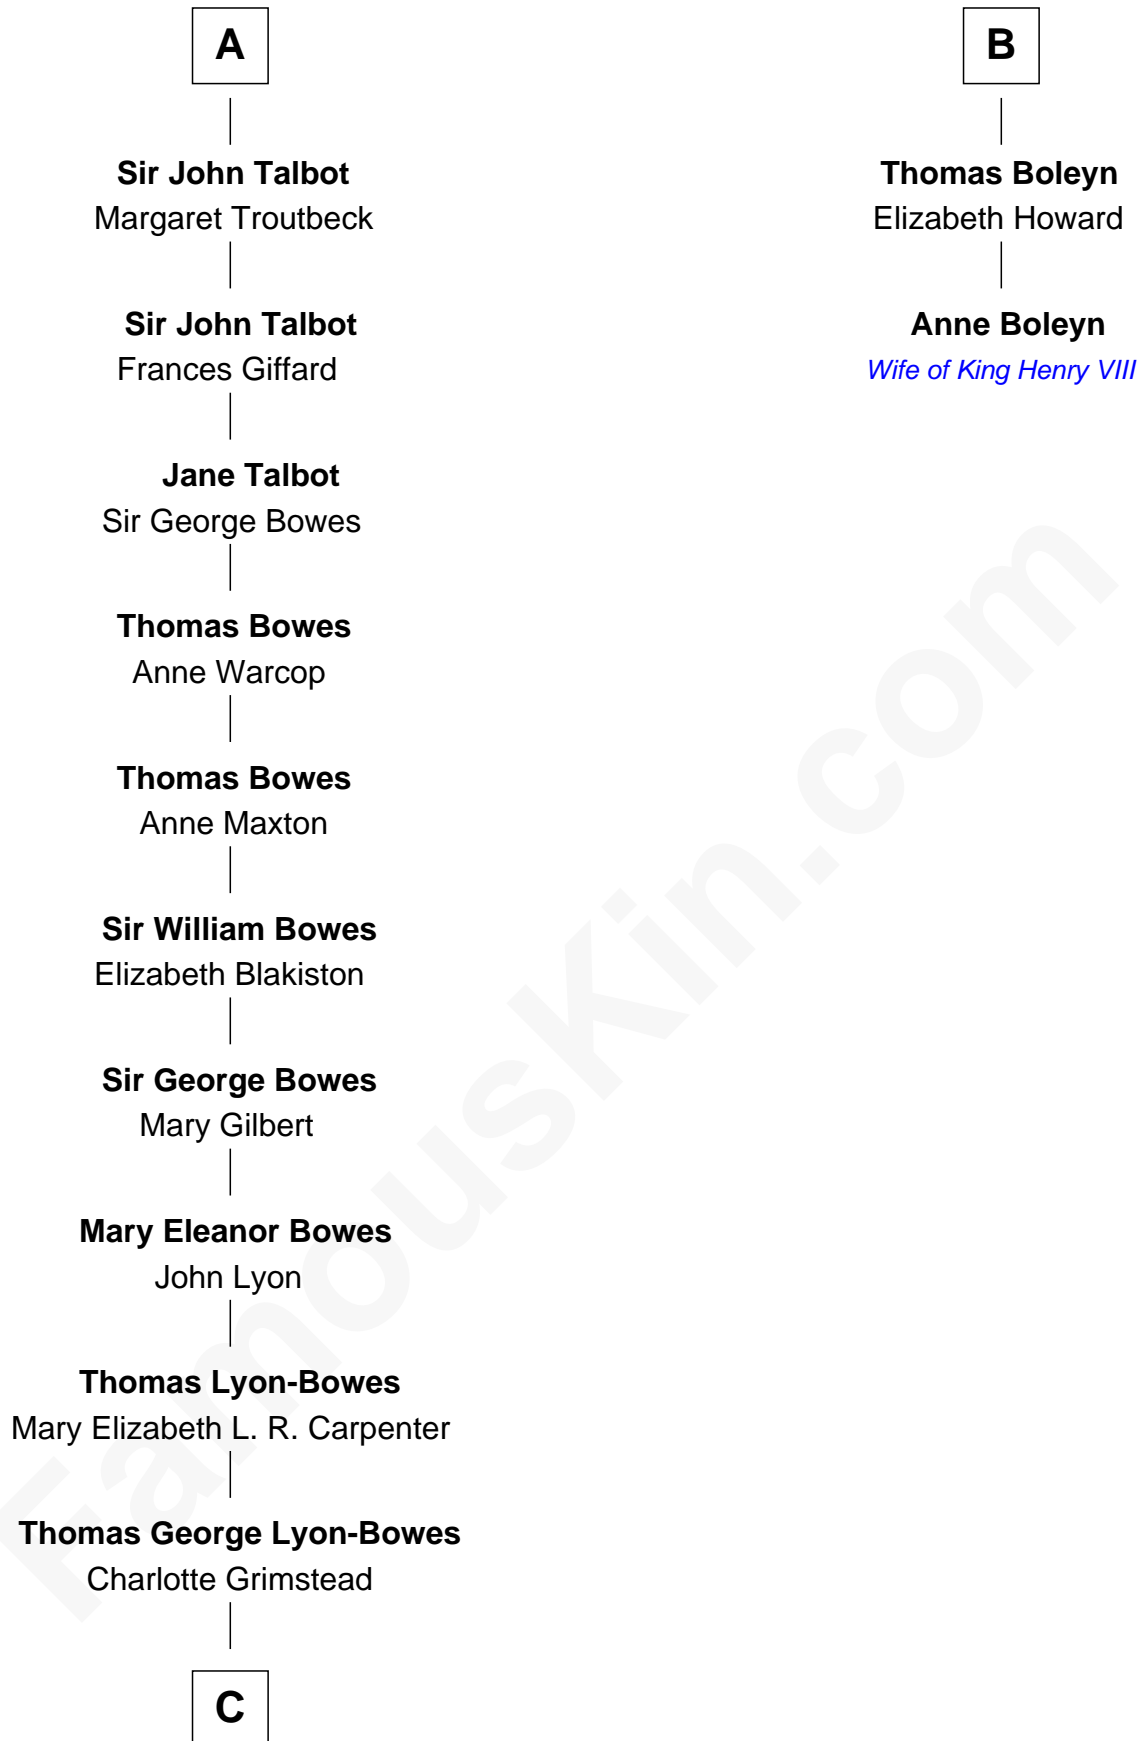

FamousKin.com

Relationship Chart of

Queen Elizabeth II

Queen of the United Kingdom

8th cousin 12 times removed of

Anne Boleyn

2nd Wife of King Henry VIII

Humphrey de Bohun

Maud de Fiennes

C

—
Claude Bowes-Lyon

Frances Dora Smith

—
Claude George Bowes-Lyon

Cecilia Nina Cavendish-Bentinck

—
Elizabeth Bowes-Lyon

George VI, King of the United Kingdom