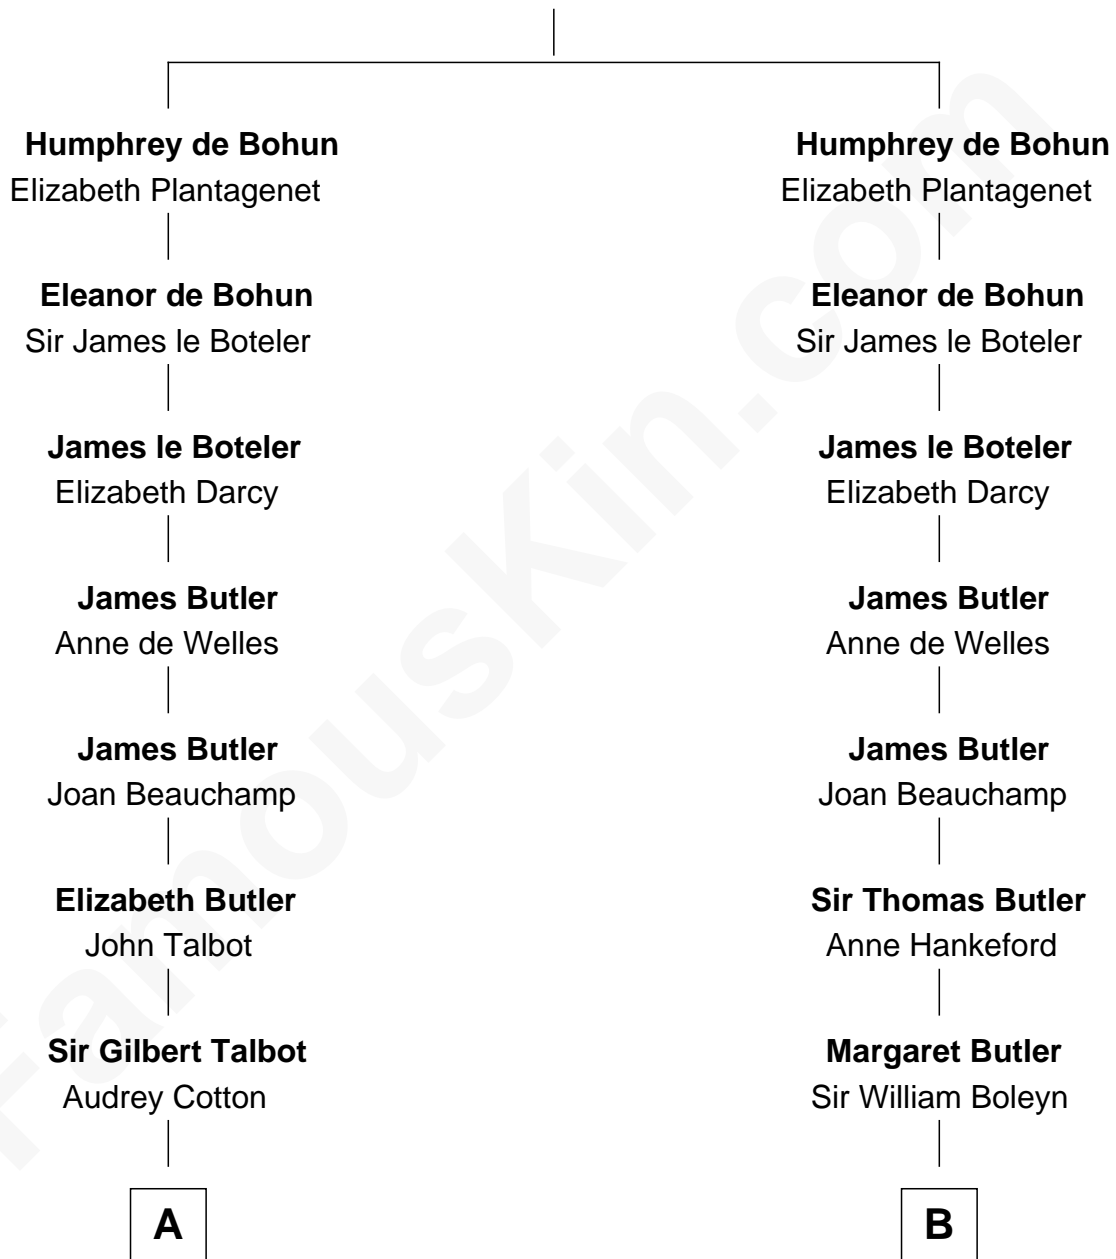

FamousKin.com

Relationship Chart of

Queen Elizabeth II

Queen of the United Kingdom

8th cousin 12 times removed of

Anne Boleyn

2nd Wife of King Henry VIII

Humphrey de Bohun

Maud de Fiennes

C

—
Claude Bowes-Lyon

Frances Dora Smith

—
Claude George Bowes-Lyon

Cecilia Nina Cavendish-Bentinck

—
Elizabeth Bowes-Lyon

George VI, King of the United Kingdom

—
Queen Elizabeth II

Queen of the United Kingdom

FamousKin.com