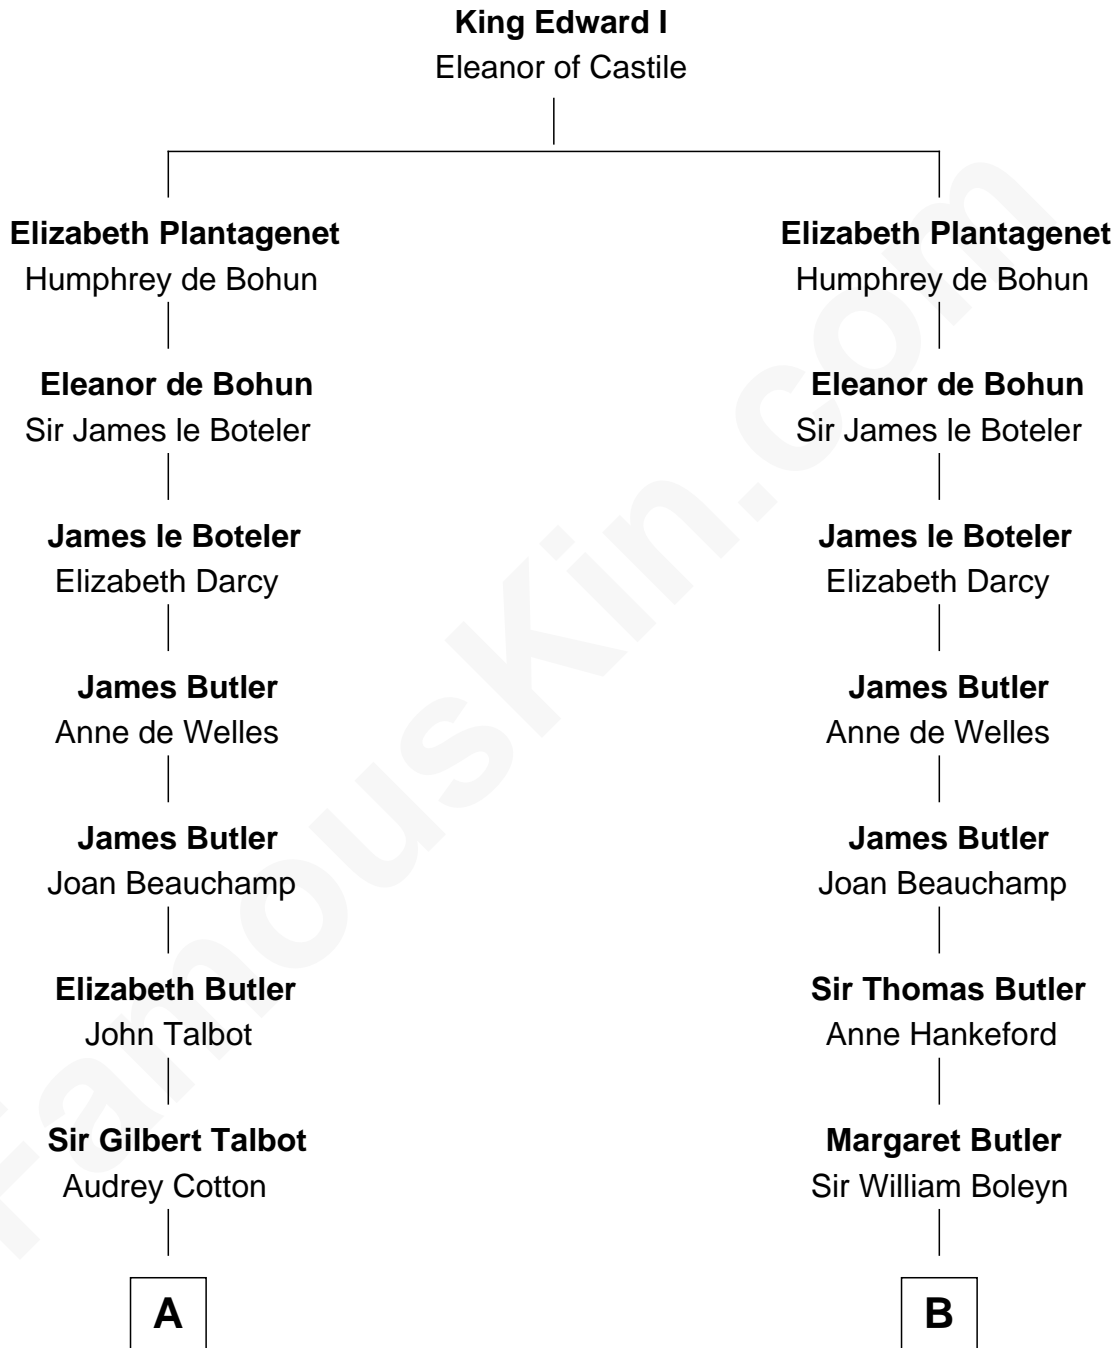

FamousKin.com

Relationship Chart of

Queen Elizabeth II

Queen of the United Kingdom

8th cousin 12 times removed of

Anne Boleyn

2nd Wife of King Henry VIII

C

—
Claude Bowes-Lyon

Frances Dora Smith

—
Claude George Bowes-Lyon

Cecilia Nina Cavendish-Bentinck

—
Elizabeth Bowes-Lyon

George VI, King of the United Kingdom

—
Queen Elizabeth II

Queen of the United Kingdom