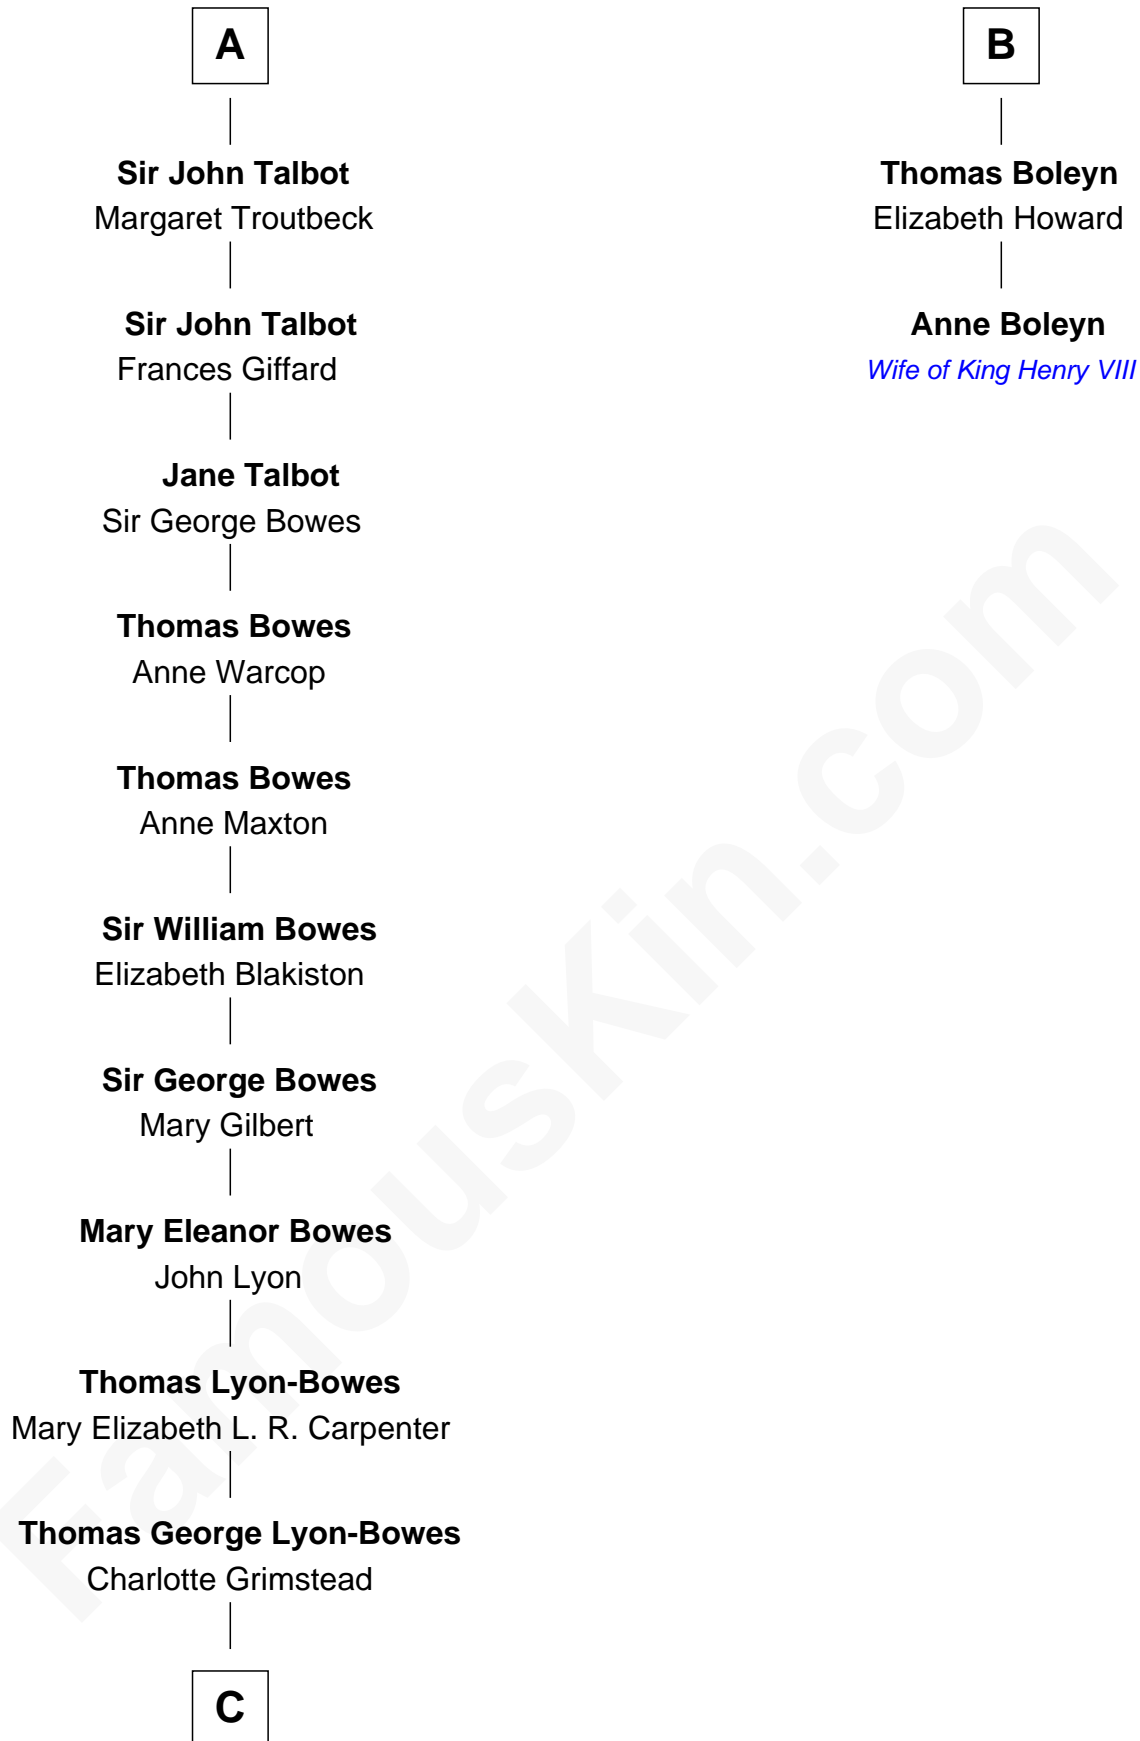

FamousKin.com

Relationship Chart of

Queen Elizabeth II

Queen of the United Kingdom

8th cousin 12 times removed of

Anne Boleyn

2nd Wife of King Henry VIII

C

—
Claude Bowes-Lyon

Frances Dora Smith

—
Claude George Bowes-Lyon

Cecilia Nina Cavendish-Bentinck

—
Elizabeth Bowes-Lyon

George VI, King of the United Kingdom

—
Queen Elizabeth II

Queen of the United Kingdom