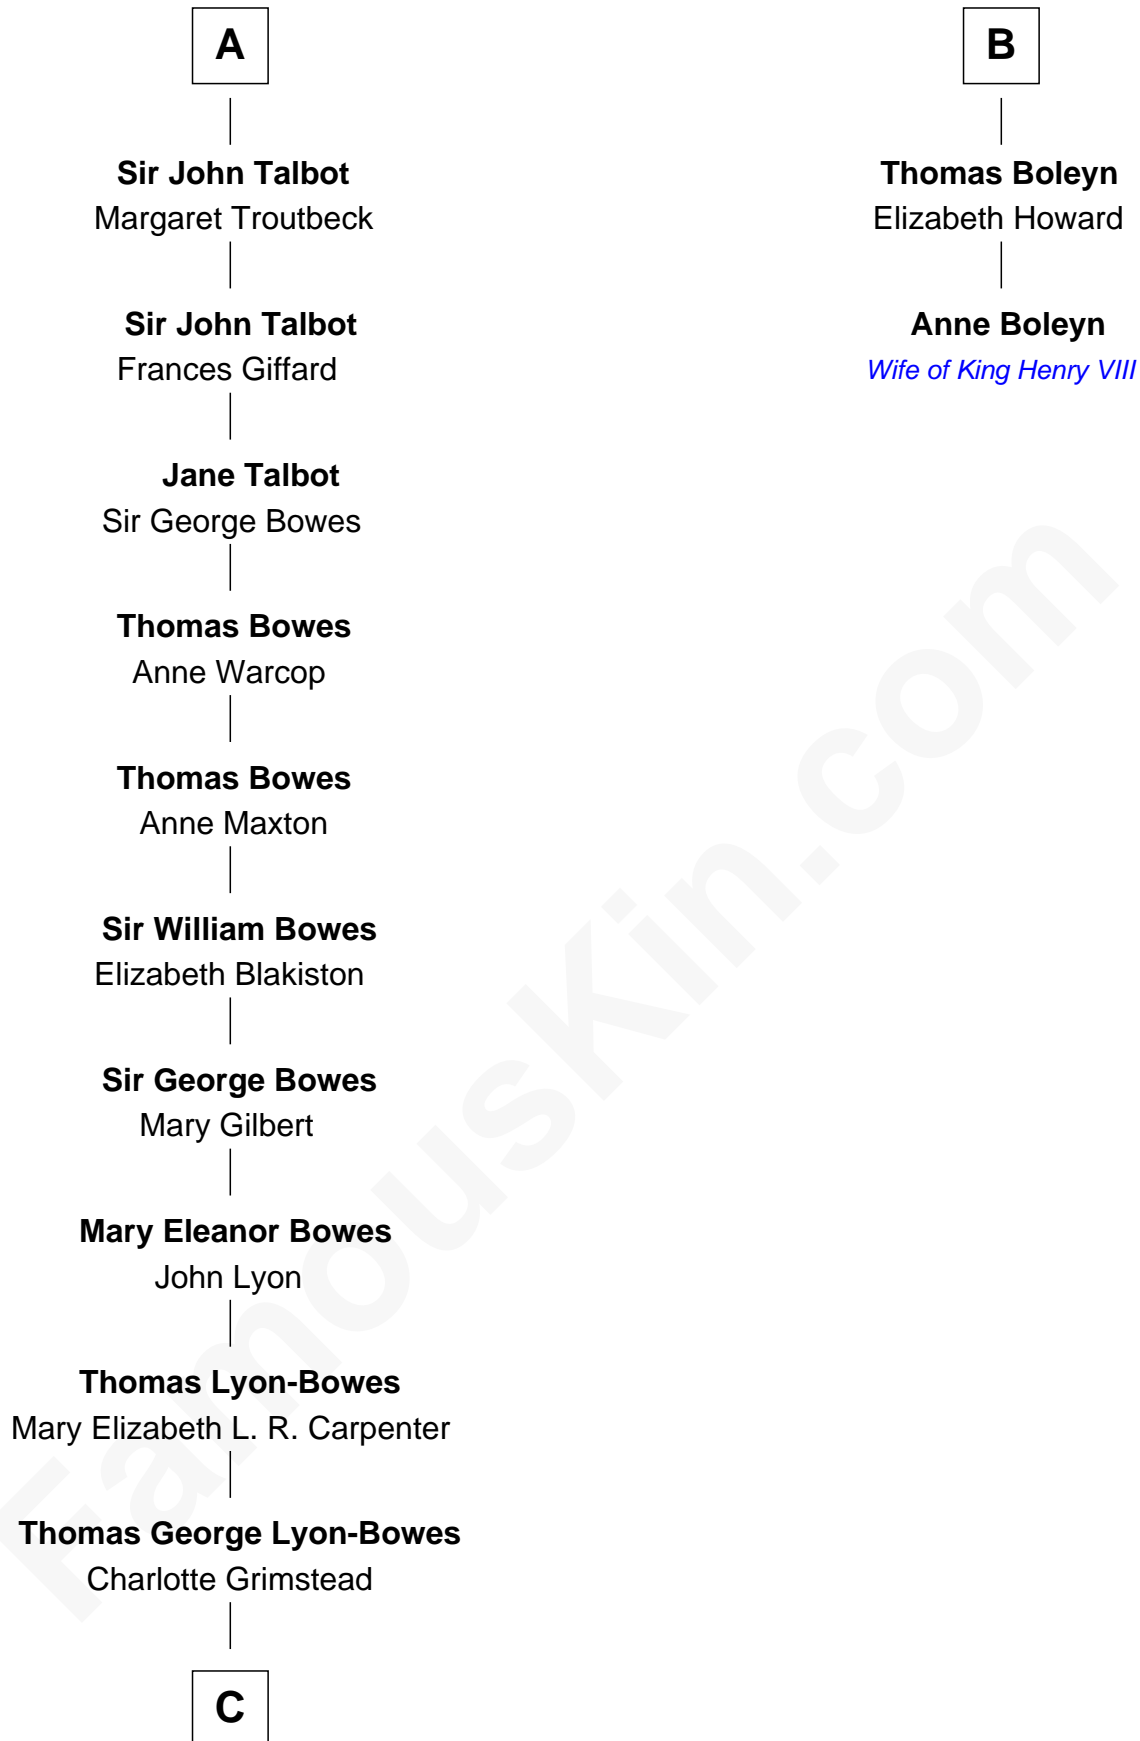

FamousKin.com

Relationship Chart of

Queen Elizabeth II

Queen of the United Kingdom

8th cousin 12 times removed of

Anne Boleyn

2nd Wife of King Henry VIII

John de Vaux

C

—
Claude Bowes-Lyon

Frances Dora Smith

—
Claude George Bowes-Lyon

Cecilia Nina Cavendish-Bentinck

—
Elizabeth Bowes-Lyon

George VI, King of the United Kingdom

—
Queen Elizabeth II

Queen of the United Kingdom

FamousKin.com