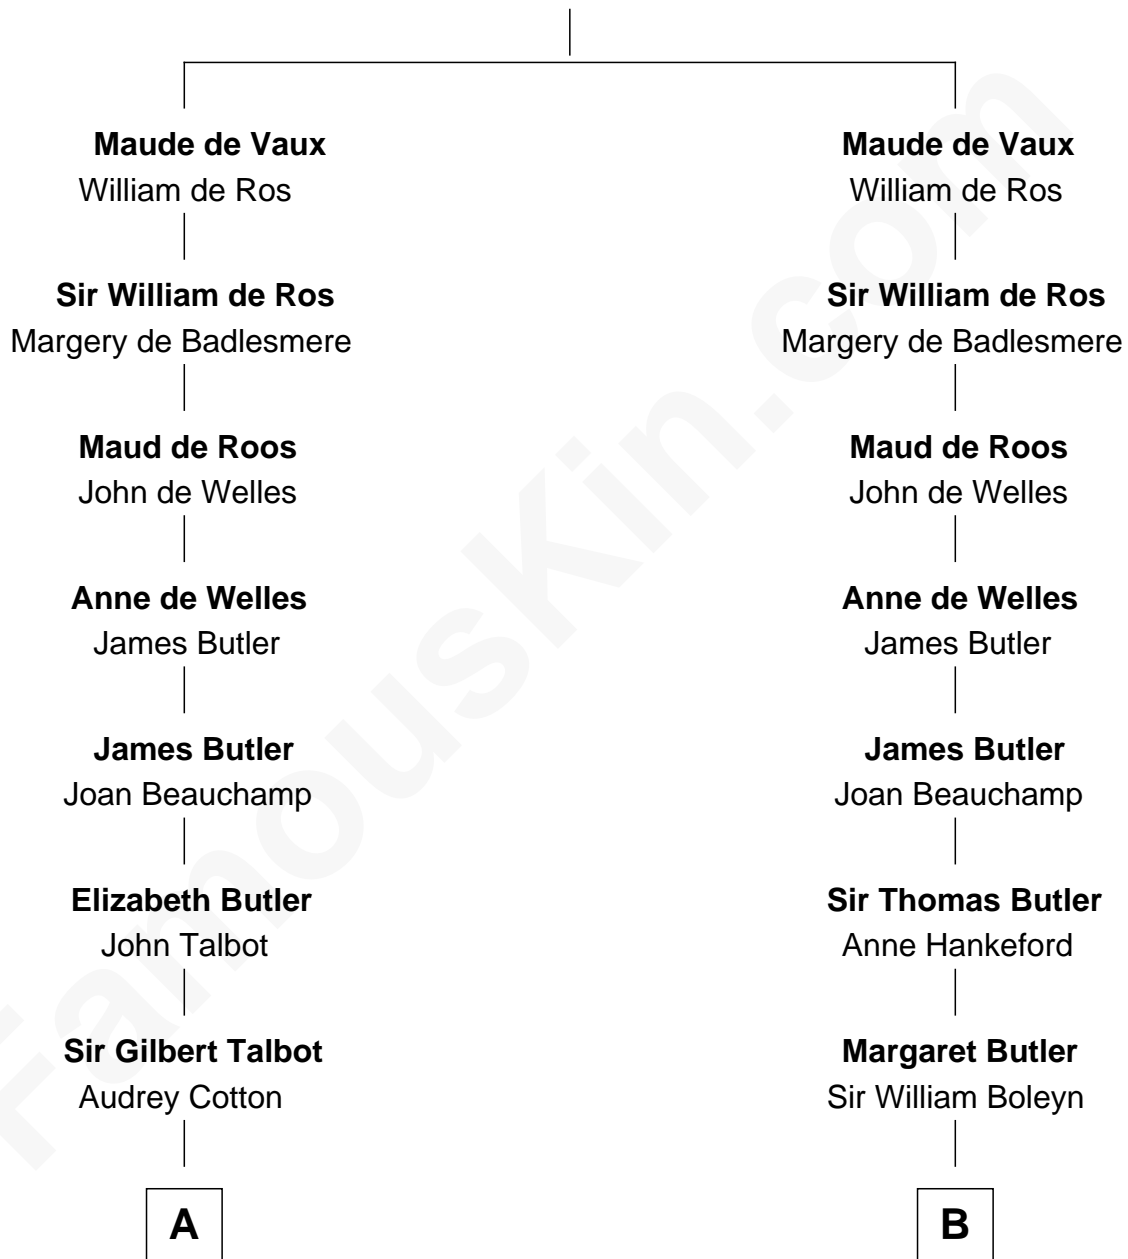

FamousKin.com

Relationship Chart of

Queen Elizabeth II

Queen of the United Kingdom

8th cousin 12 times removed of

Anne Boleyn

2nd Wife of King Henry VIII

John de Vaux

C

—
Claude Bowes-Lyon

Frances Dora Smith

—
Claude George Bowes-Lyon

Cecilia Nina Cavendish-Bentinck

—
Elizabeth Bowes-Lyon

George VI, King of the United Kingdom

—
Queen Elizabeth II

Queen of the United Kingdom

FamousKin.com