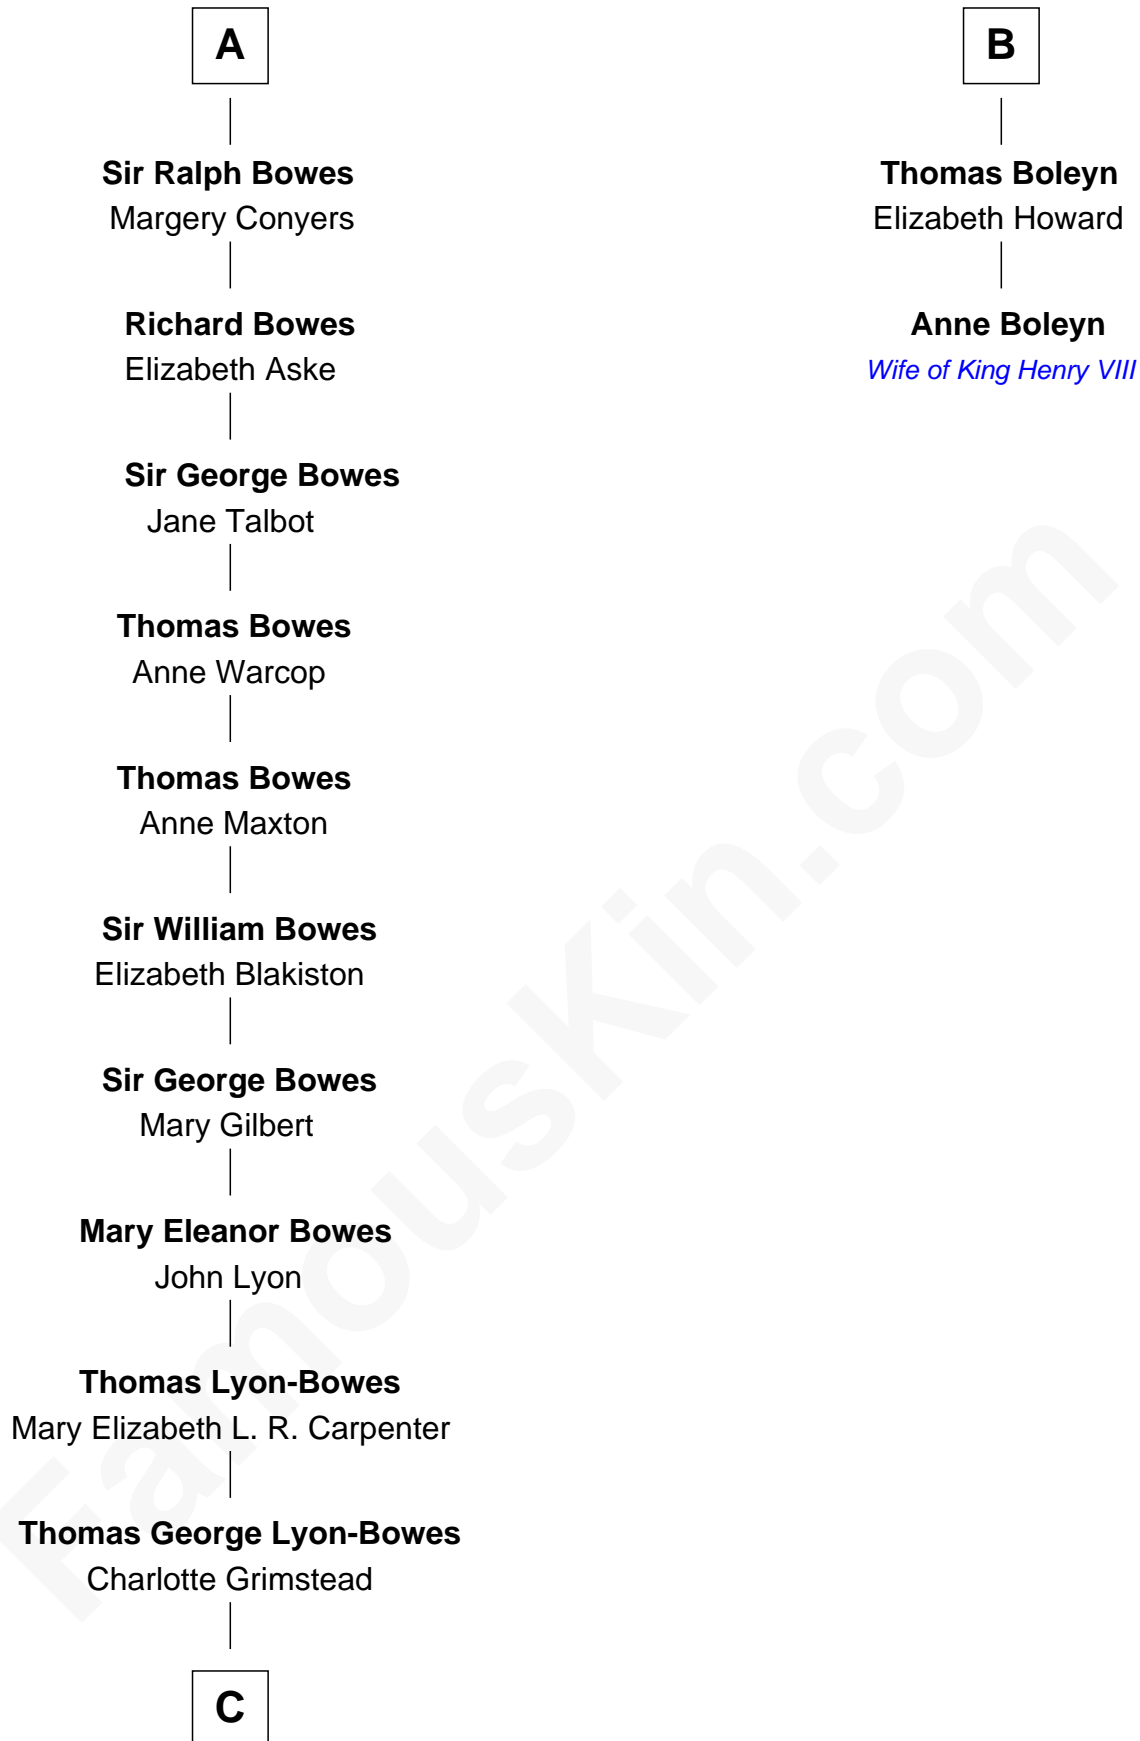

## Relationship Chart of

### Queen Elizabeth II

*Queen of the United Kingdom*

8th cousin 12 times removed of

### Anne Boleyn

*2nd Wife of King Henry VIII*

**C**

—  
**Claude Bowes-Lyon**

Frances Dora Smith

—  
**Claude George Bowes-Lyon**

Cecilia Nina Cavendish-Bentinck

—  
**Elizabeth Bowes-Lyon**

George VI, King of the United Kingdom

—  
**Queen Elizabeth II**

*Queen of the United Kingdom*