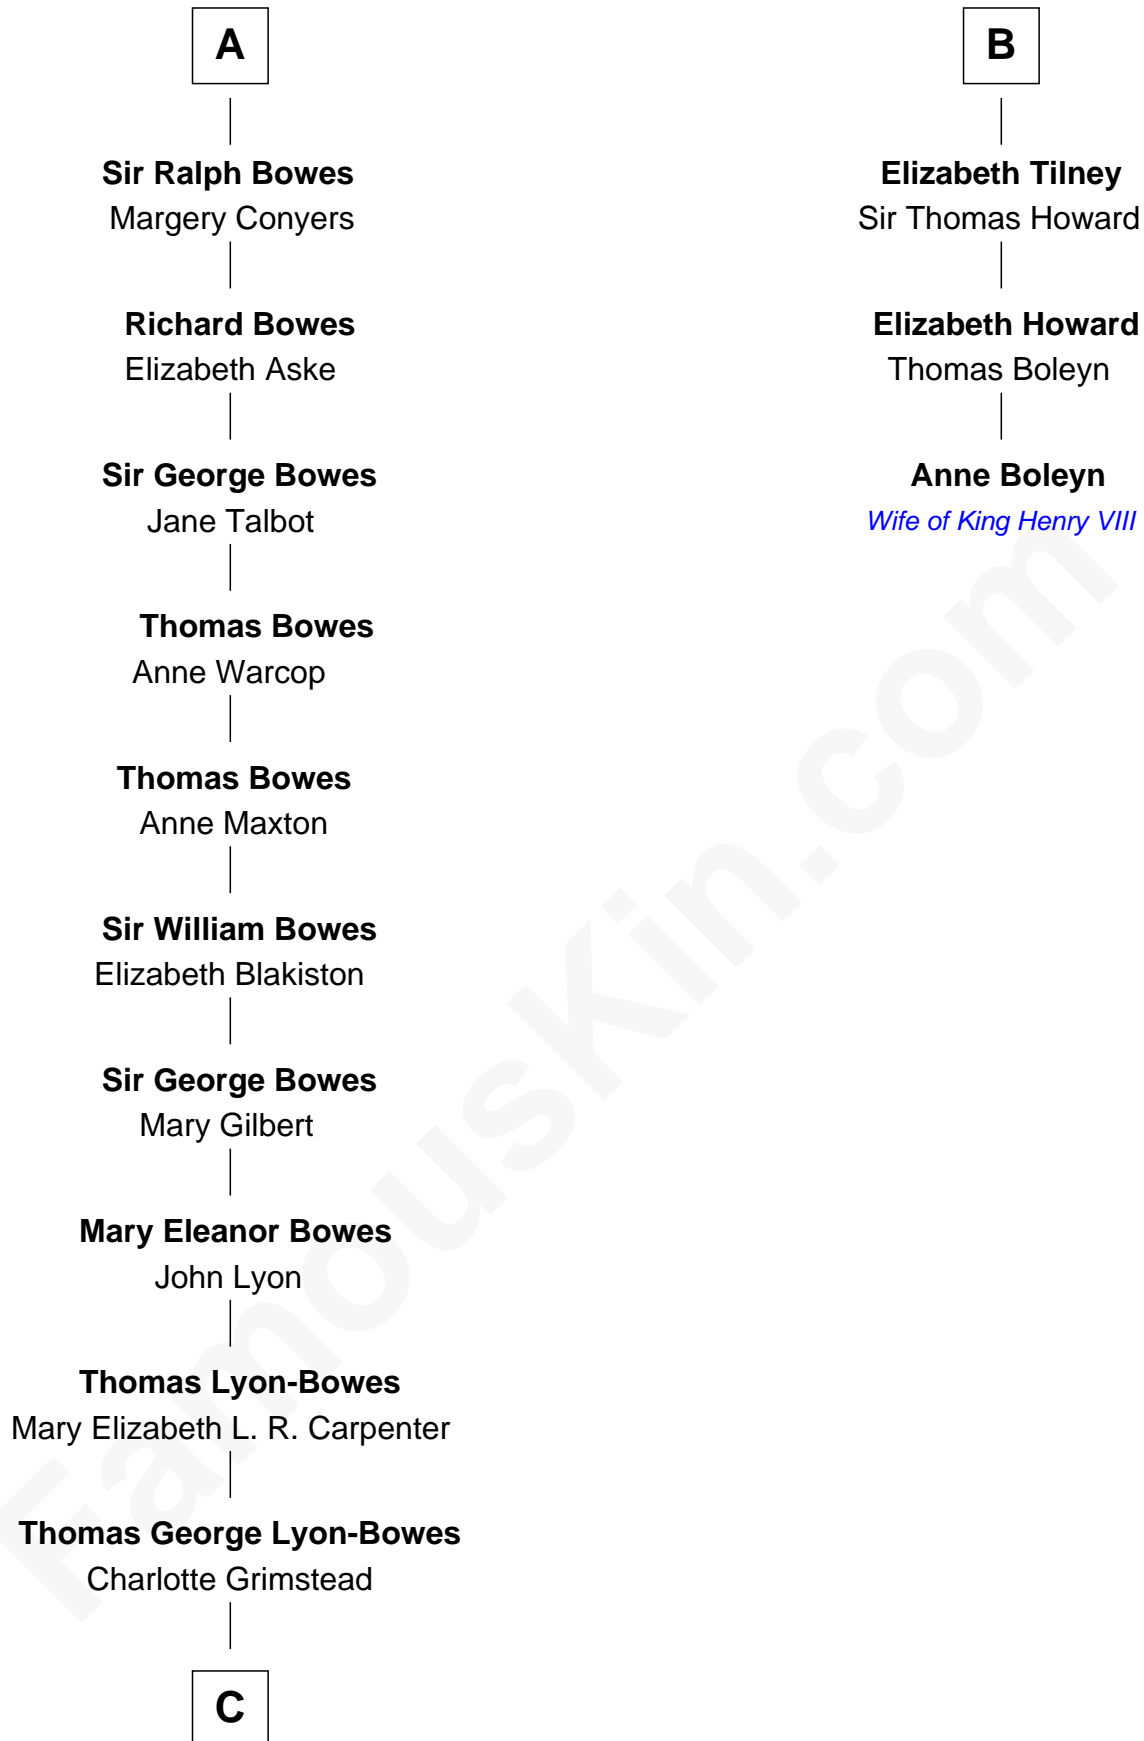

## Relationship Chart of

### Queen Elizabeth II

*Queen of the United Kingdom*

9th cousin 11 times removed of

### Anne Boleyn

*2nd Wife of King Henry VIII*

**Sir William de Cantilupe**

Eve de Braiose

**C**

—  
**Claude Bowes-Lyon**

Frances Dora Smith

—  
**Claude George Bowes-Lyon**

Cecilia Nina Cavendish-Bentinck

—  
**Elizabeth Bowes-Lyon**

George VI, King of the United Kingdom

—  
**Queen Elizabeth II**

*Queen of the United Kingdom*

FamousKin.com