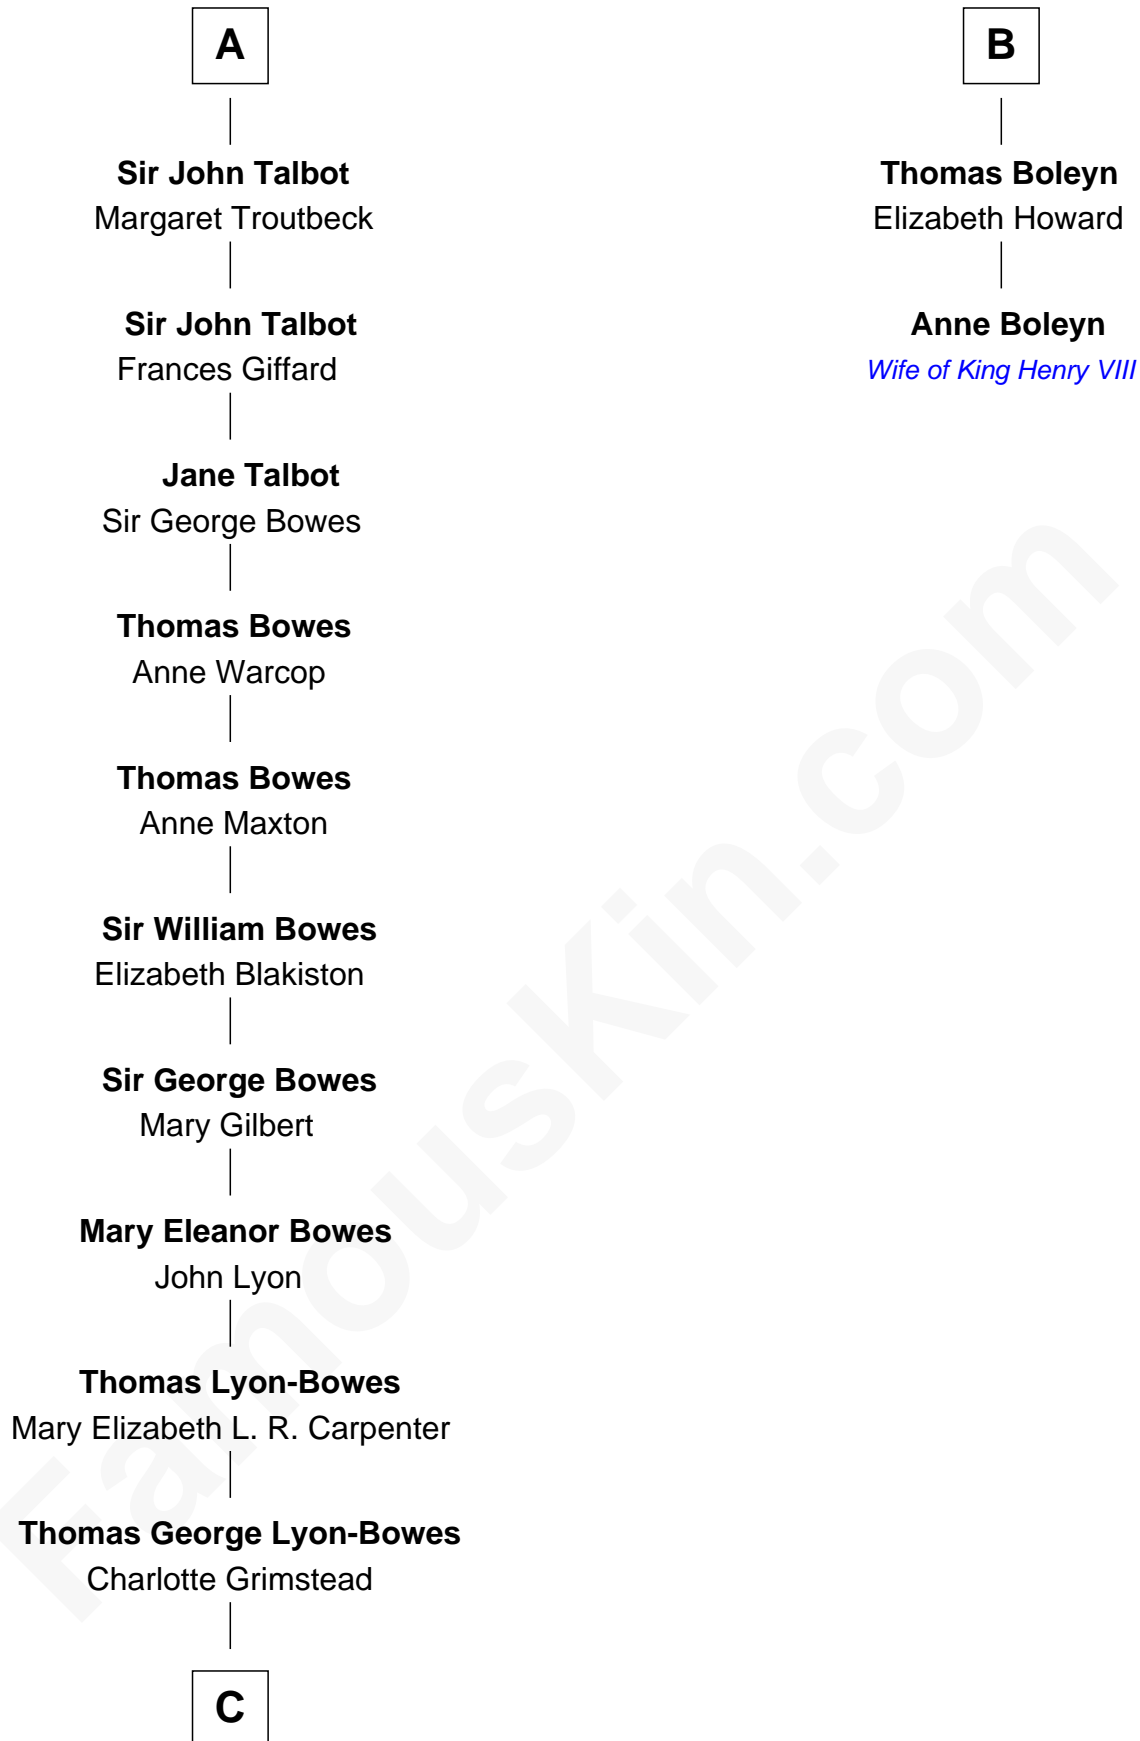

FamousKin.com

Relationship Chart of

Queen Elizabeth II

Queen of the United Kingdom

8th cousin 12 times removed of

Anne Boleyn

2nd Wife of King Henry VIII

Thebaud le Boteler

James Butler

Joan Beauchamp

Sir Thomas Butler

Anne Hankeford

Margaret Butler

Sir William Boleyn

B

C