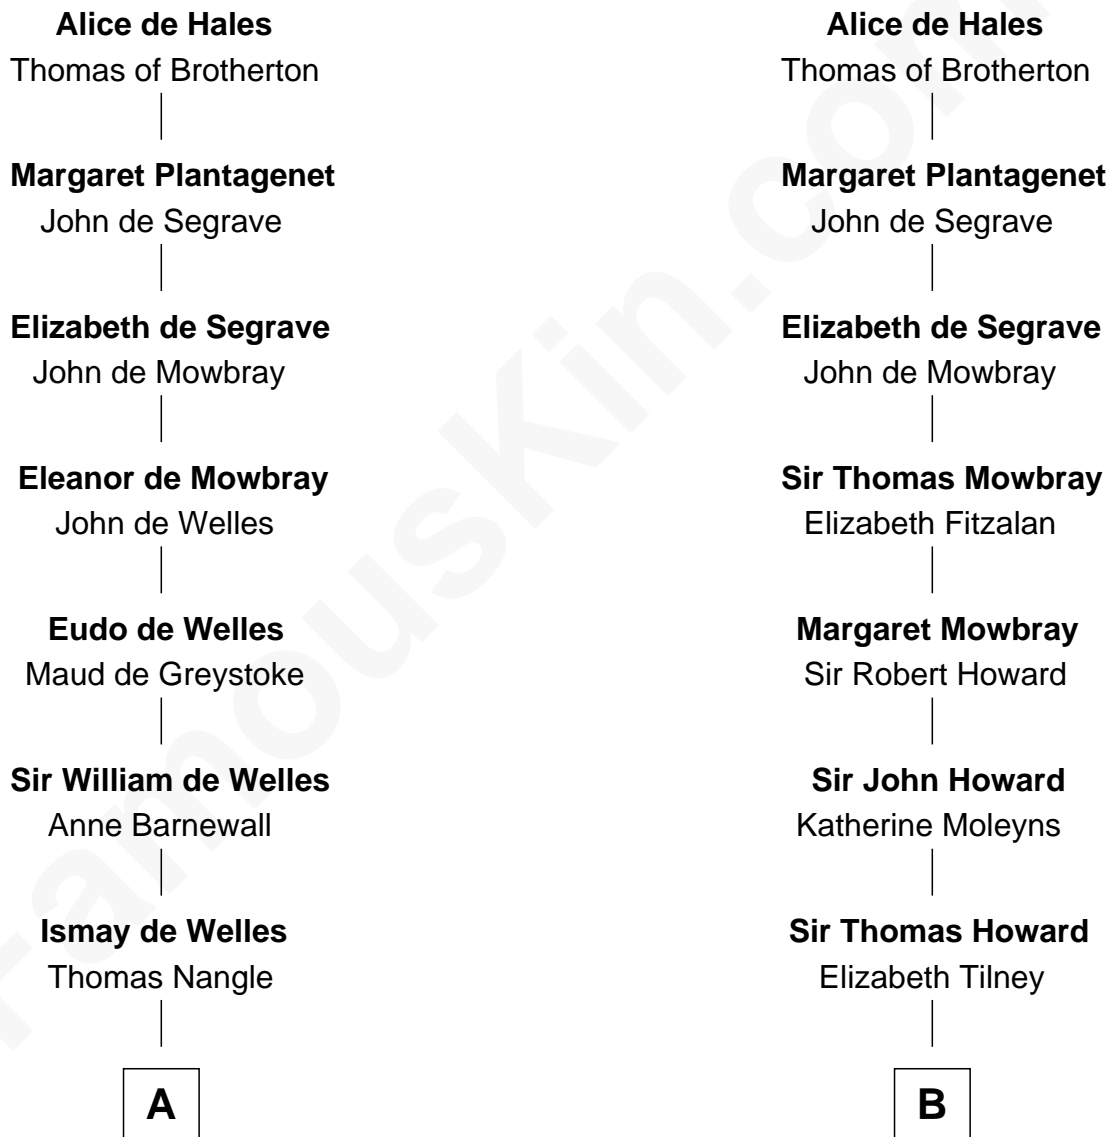

## Relationship Chart of

### Queen Elizabeth II

*Queen of the United Kingdom*

8th cousin 12 times removed of

### Anne Boleyn

*2nd Wife of King Henry VIII*

**Sir Roger de Hales**

Alice Skogan

**C**

**Rev. Charles William Cavendish-Bentinck**

Caroline Louisa Burnaby

**Cecilia Nina Cavendish-Bentinck**