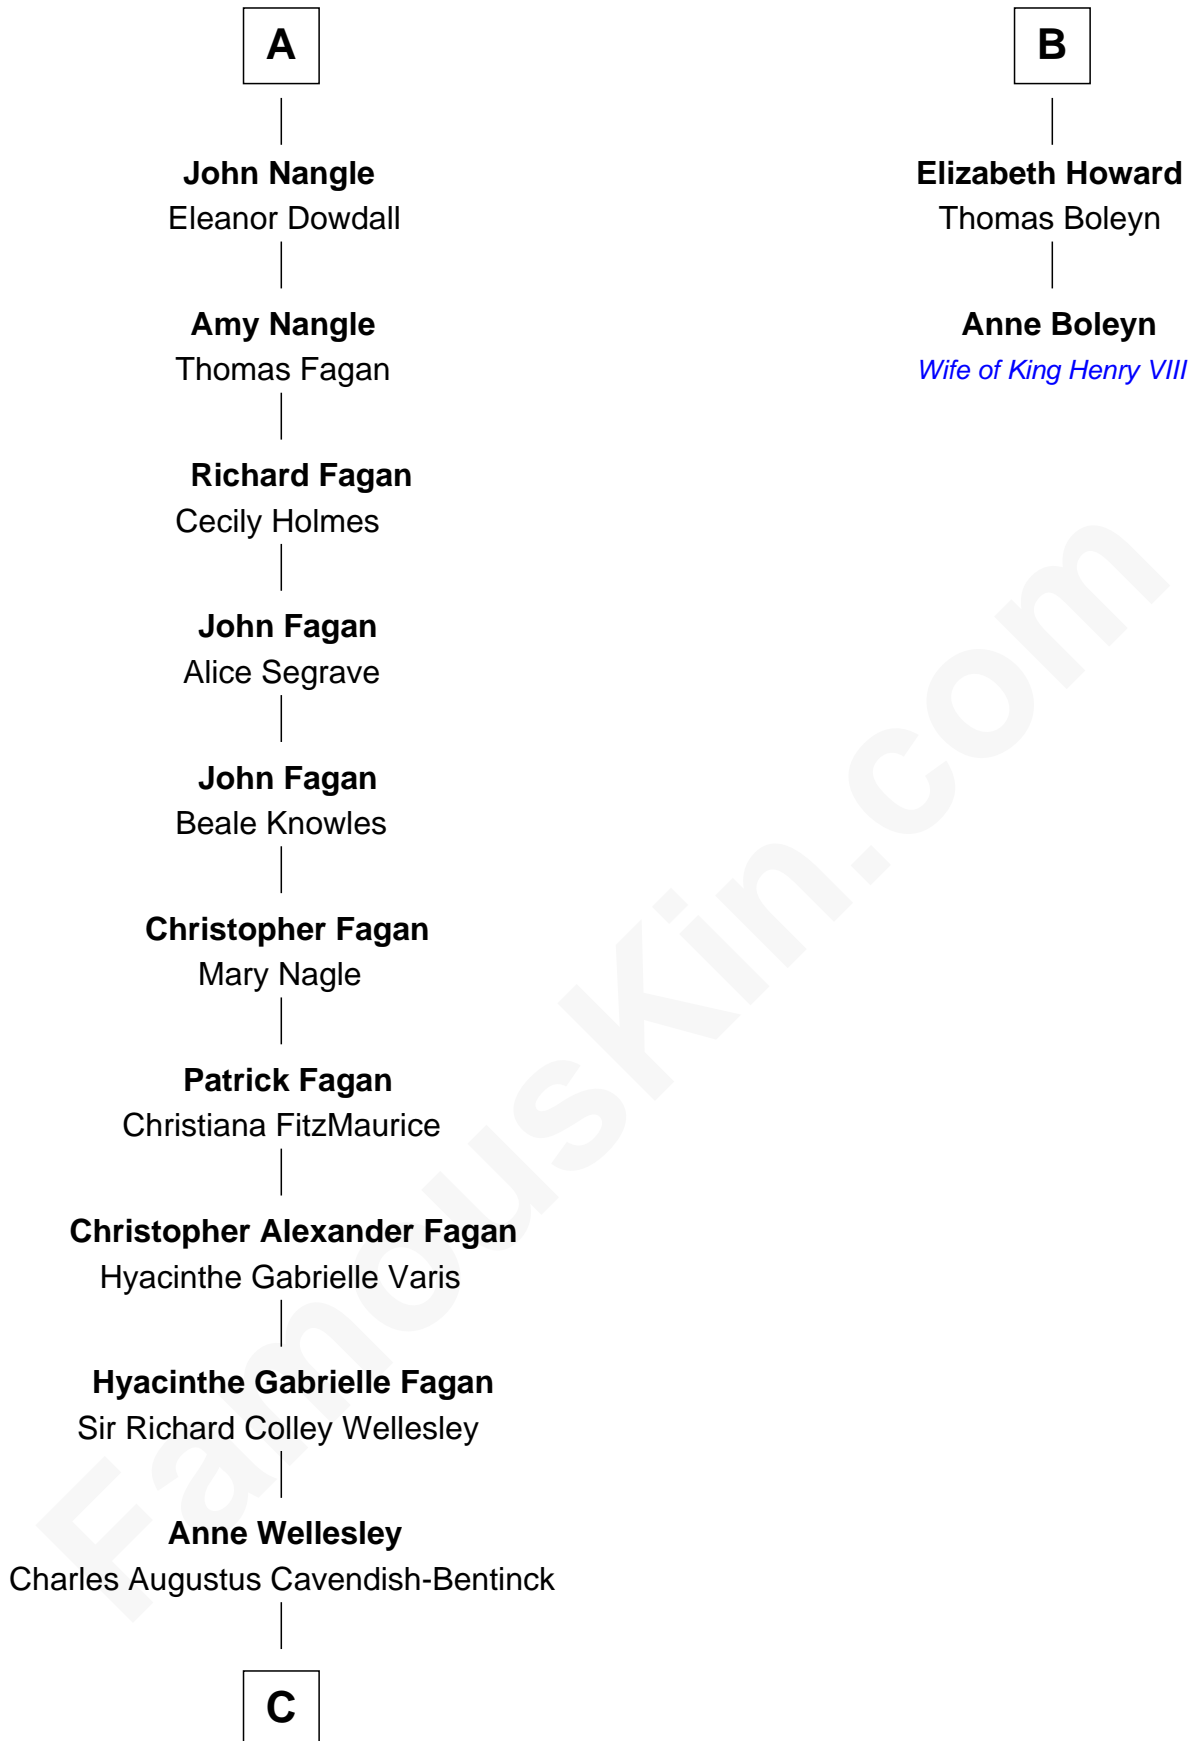

## Relationship Chart of

### Queen Elizabeth II

*Queen of the United Kingdom*

8th cousin 12 times removed of

### Anne Boleyn

*2nd Wife of King Henry VIII*

**Sir Roger de Hales**

Alice Skogan

**C**

**Rev. Charles William Cavendish-Bentinck**

Caroline Louisa Burnaby

**Cecilia Nina Cavendish-Bentinck**

Claude George Bowes-Lyon

**Elizabeth Bowes-Lyon**

George VI, King of the United Kingdom

**Queen Elizabeth II**

*Queen of the United Kingdom*