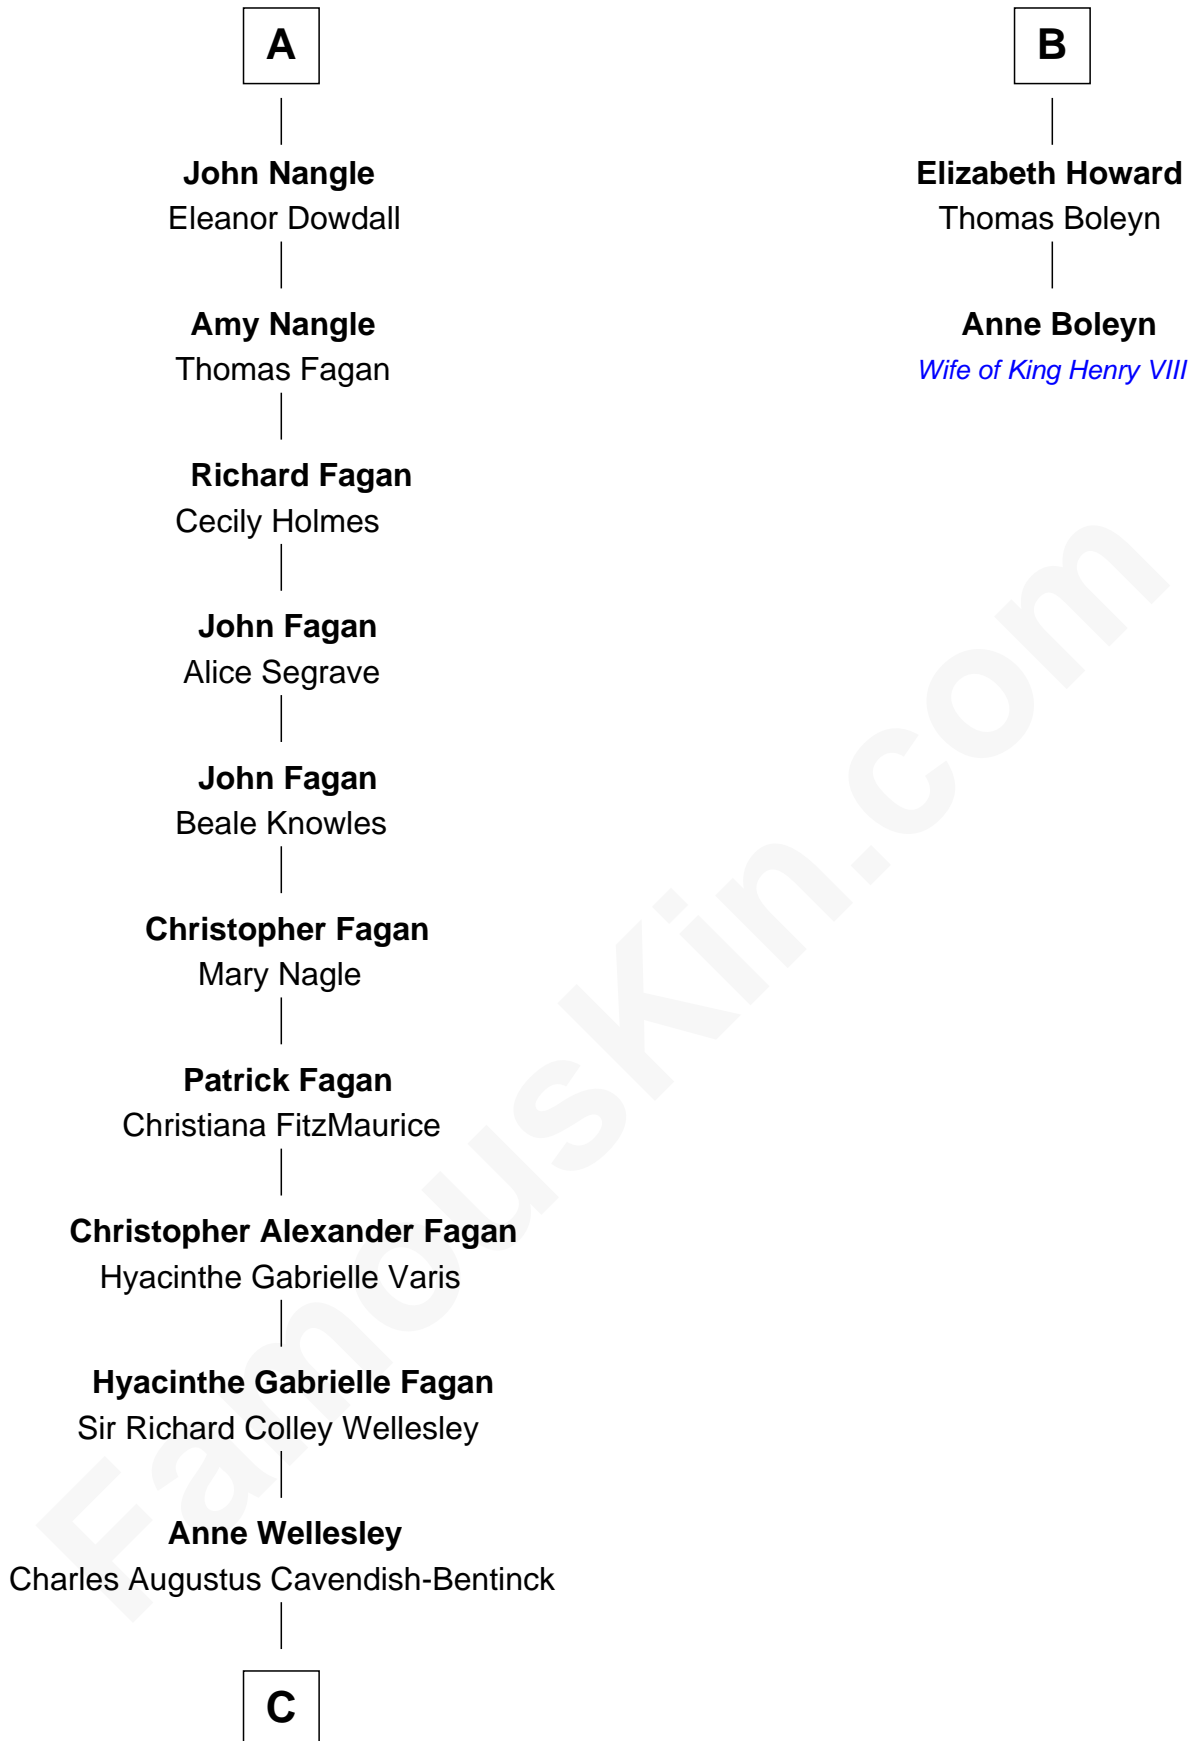

## Relationship Chart of

### Queen Elizabeth II

*Queen of the United Kingdom*

8th cousin 12 times removed of

### Anne Boleyn

*2nd Wife of King Henry VIII*

**Sir Roger de Mowbray**

Roese de Clare

**C**

**Rev. Charles William Cavendish-Bentinck**

Caroline Louisa Burnaby

**Cecilia Nina Cavendish-Bentinck**

Claude George Bowes-Lyon

**Elizabeth Bowes-Lyon**

George VI, King of the United Kingdom

**Queen Elizabeth II**

*Queen of the United Kingdom*

FamousKin.com