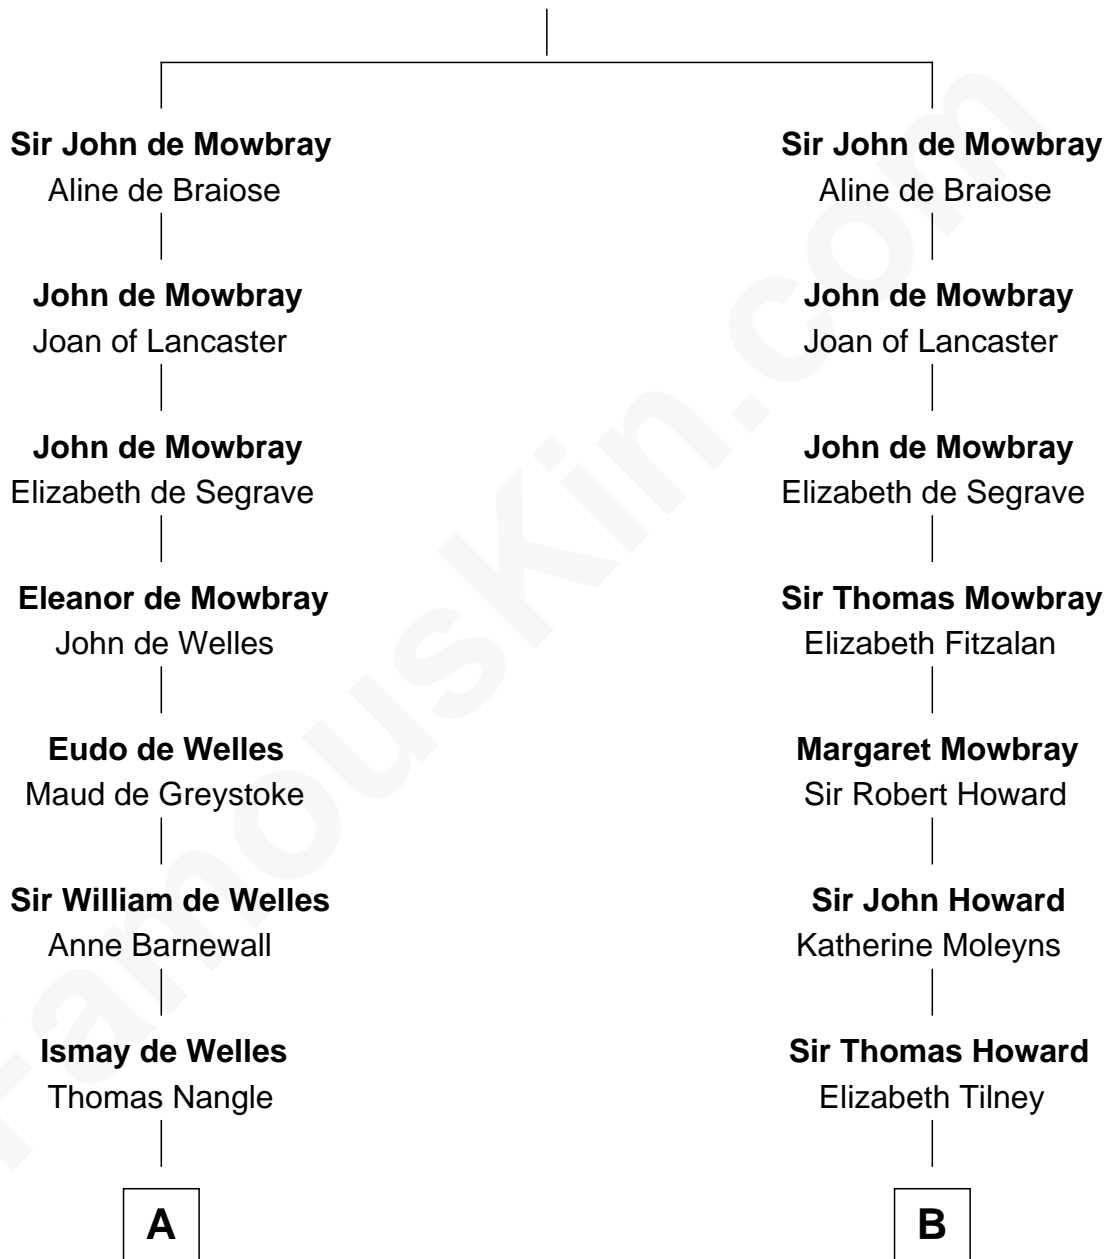

## Relationship Chart of

### Queen Elizabeth II

*Queen of the United Kingdom*

8th cousin 12 times removed of

### Anne Boleyn

*2nd Wife of King Henry VIII*

**Sir Roger de Mowbray**

Roese de Clare

**C**

**Rev. Charles William Cavendish-Bentinck**

Caroline Louisa Burnaby

**Cecilia Nina Cavendish-Bentinck**

Claude George Bowes-Lyon

**Elizabeth Bowes-Lyon**

George VI, King of the United Kingdom

**Queen Elizabeth II**

*Queen of the United Kingdom*

FamousKin.com