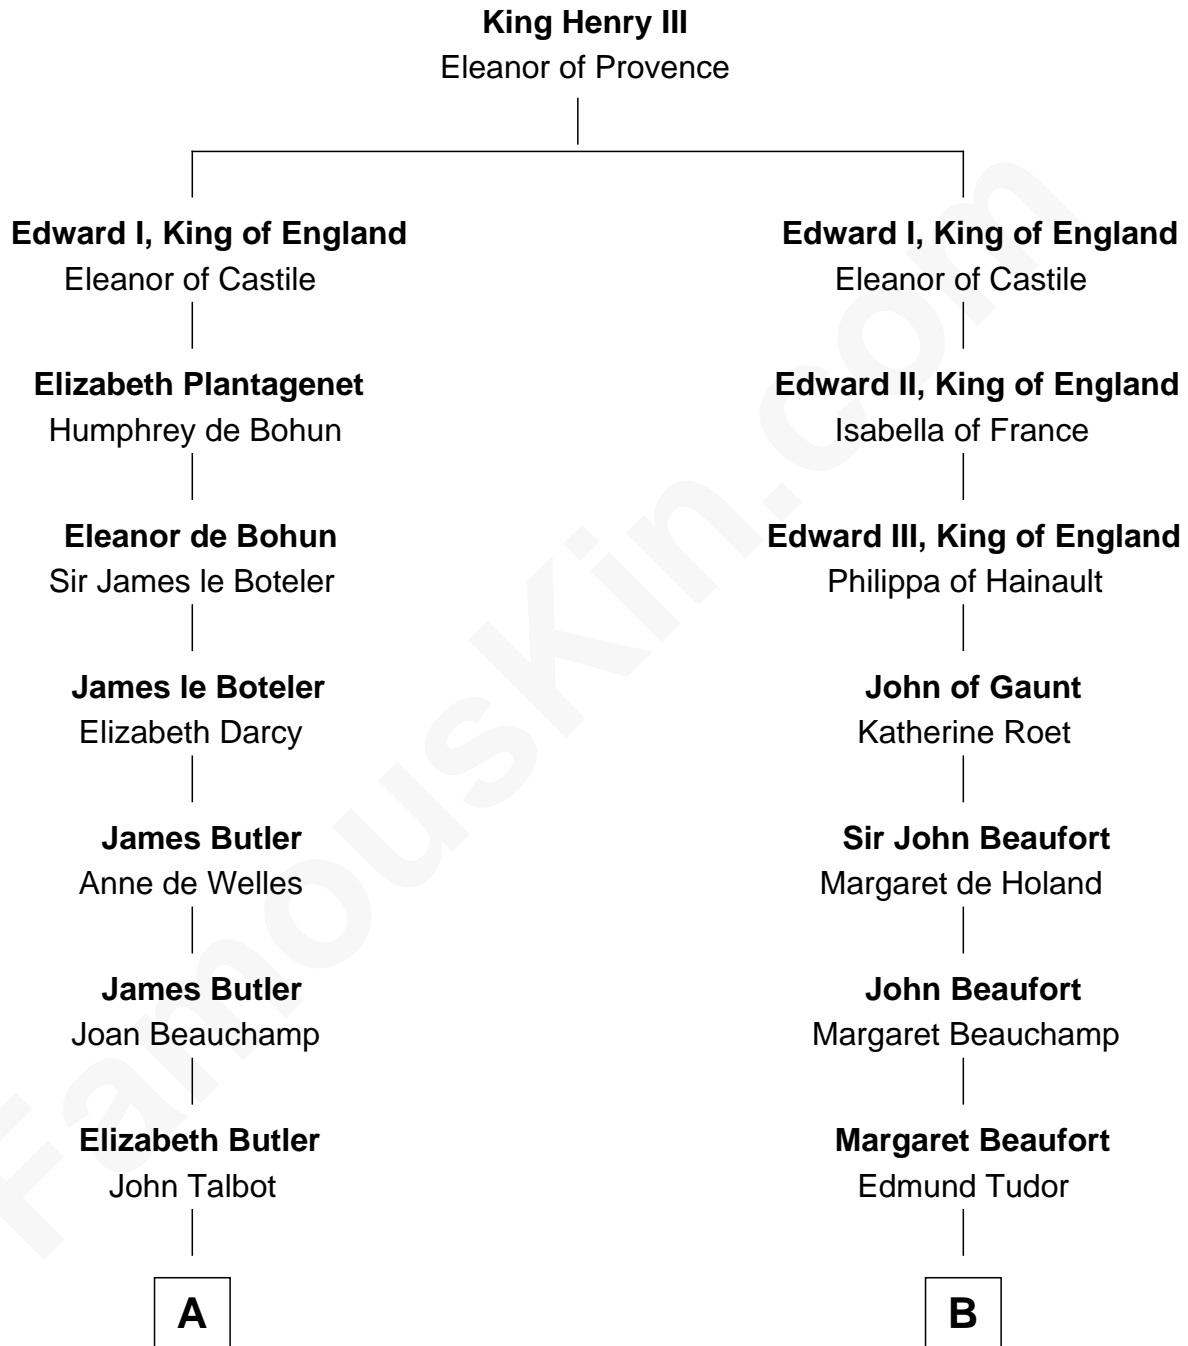

FamousKin.com Relationship Chart of

Queen Elizabeth II

Queen of the United Kingdom

8th cousin 13 times removed of

King Henry VIII

King of England

C

Thomas George Lyon-Bowes

Charlotte Grimstead

Claude Bowes-Lyon

Frances Dora Smith

Claude George Bowes-Lyon

Cecilia Nina Cavendish-Bentinck

Elizabeth Bowes-Lyon

George VI, King of the United Kingdom

Queen Elizabeth II

Queen of the United Kingdom

FamousKin.com