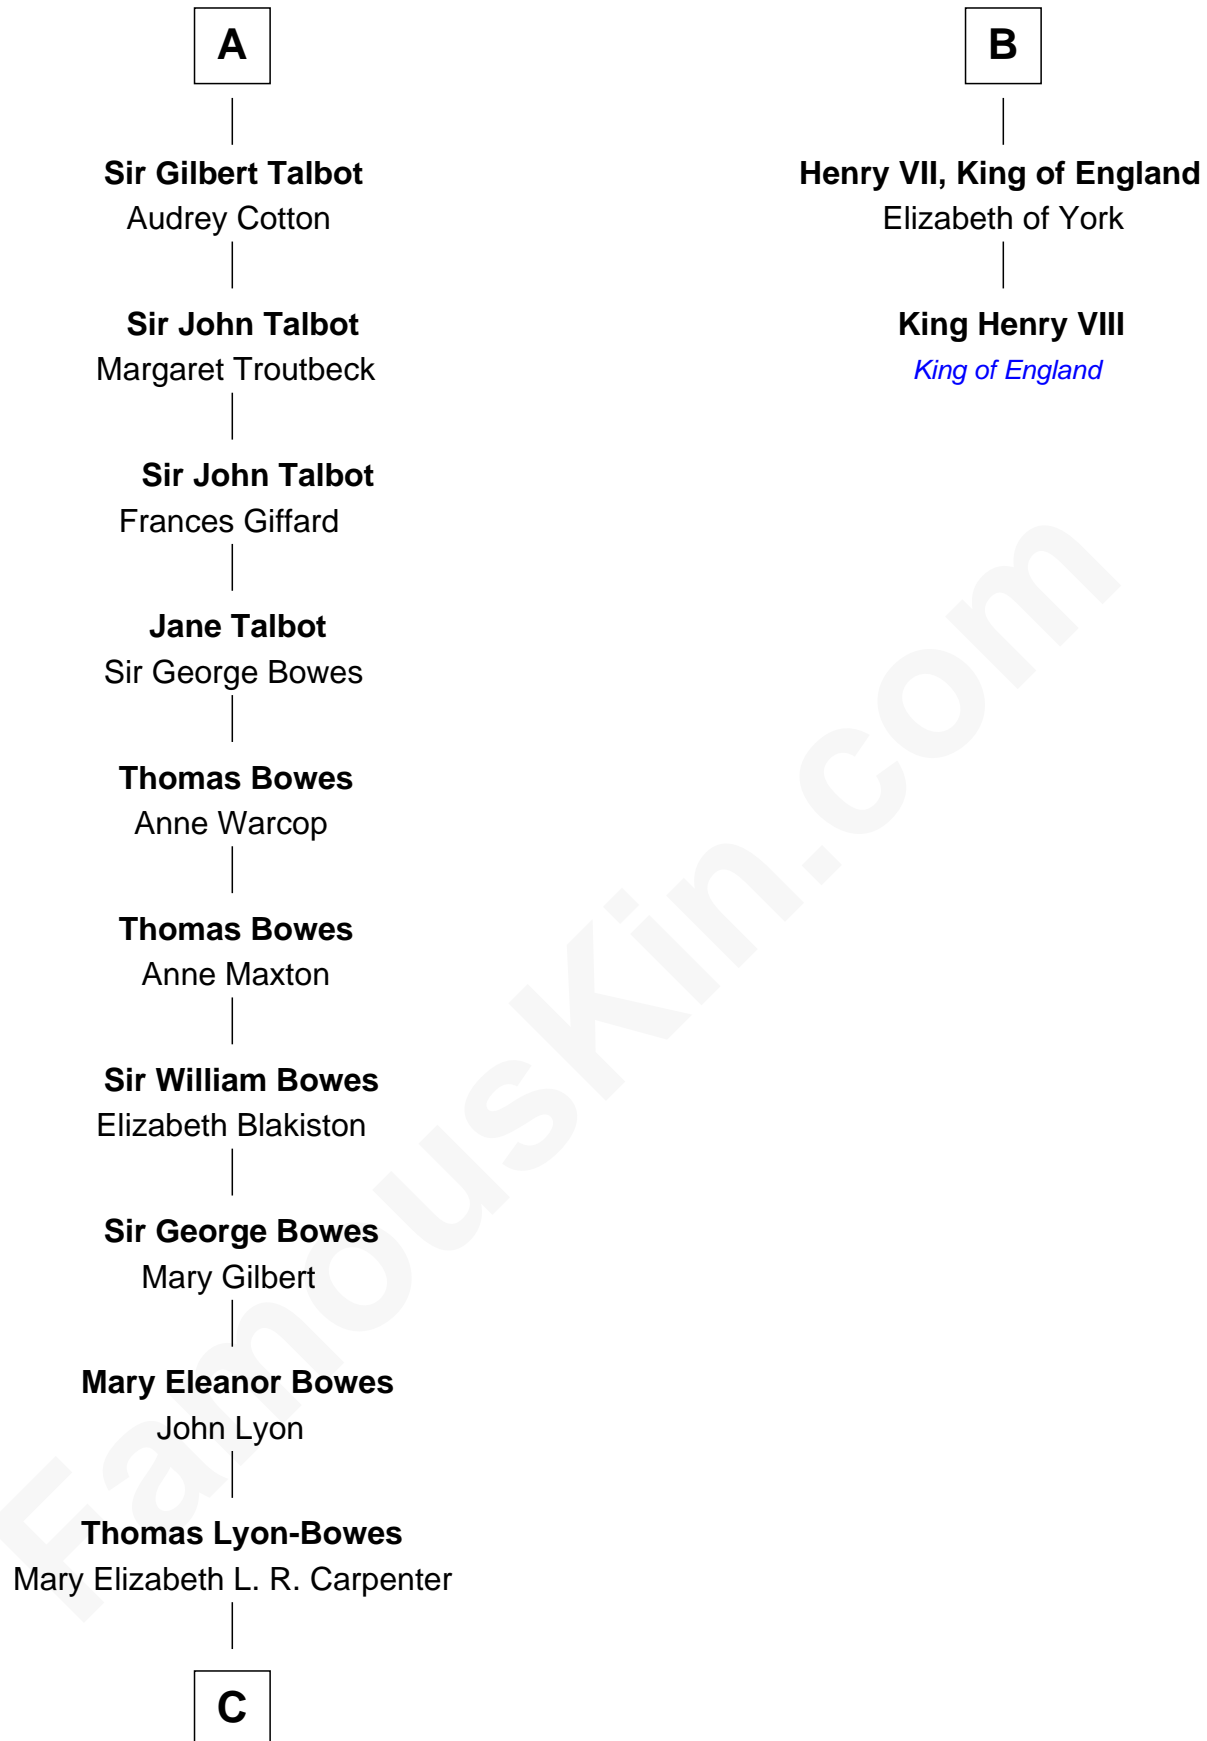

FamousKin.com Relationship Chart of

Queen Elizabeth II

Queen of the United Kingdom

8th cousin 13 times removed of

King Henry VIII

King of England

C

Thomas George Lyon-Bowes

Charlotte Grimstead

Claude Bowes-Lyon

Frances Dora Smith

Claude George Bowes-Lyon

Cecilia Nina Cavendish-Bentinck

Elizabeth Bowes-Lyon

George VI, King of the United Kingdom

Queen Elizabeth II