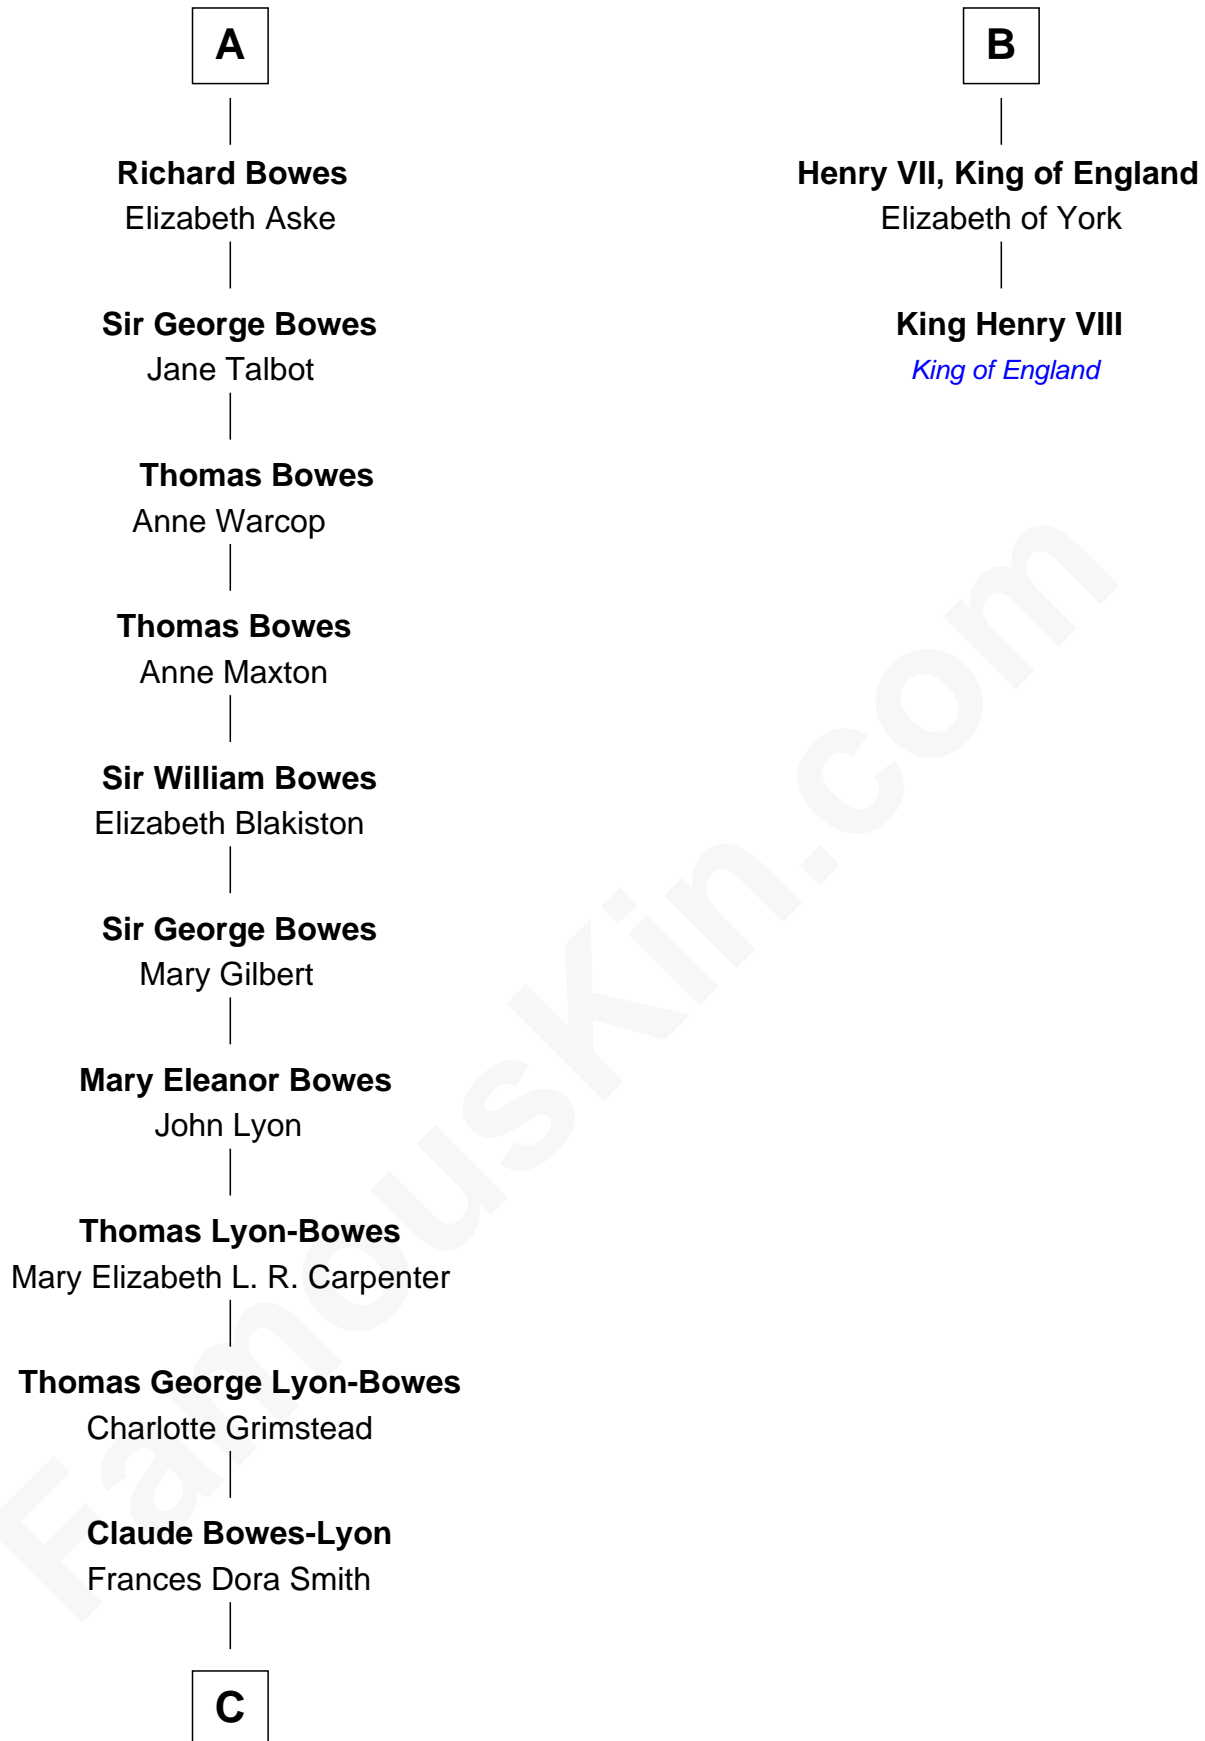

# FamousKin.com Relationship Chart of

**Queen Elizabeth II**

*Queen of the United Kingdom*

8th cousin 11 times removed of

**King Henry VIII**

*King of England*

**C**

**Claude George Bowes-Lyon**  
Cecilia Nina Cavendish-Bentinck

**Elizabeth Bowes-Lyon**  
George VI, King of the United Kingdom

**Queen Elizabeth II**  
*Queen of the United Kingdom*

FamousKin.com

Elizabeth II photo by [Eric Draper](#)