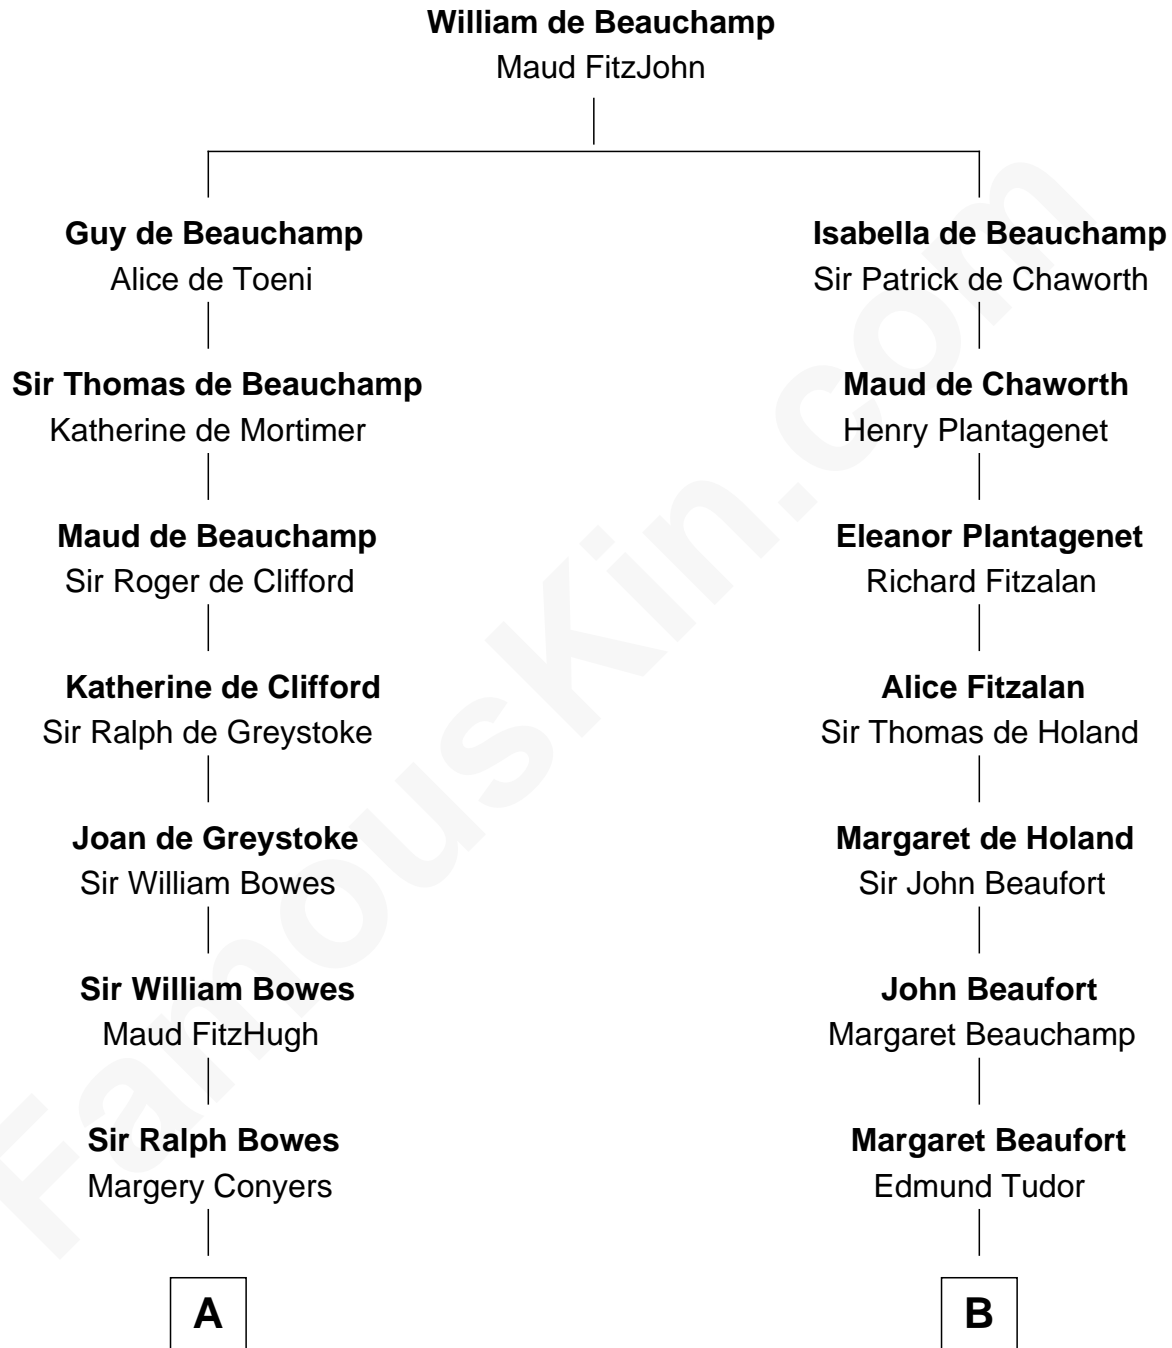

# FamousKin.com Relationship Chart of

**Queen Elizabeth II**

*Queen of the United Kingdom*

8th cousin 11 times removed of

**King Henry VIII**

*King of England*

**C**

**Claude George Bowes-Lyon**  
Cecilia Nina Cavendish-Bentinck

**Elizabeth Bowes-Lyon**  
George VI, King of the United Kingdom

**Queen Elizabeth II**  
*Queen of the United Kingdom*

FamousKin.com

Elizabeth II photo by [Eric Draper](#)